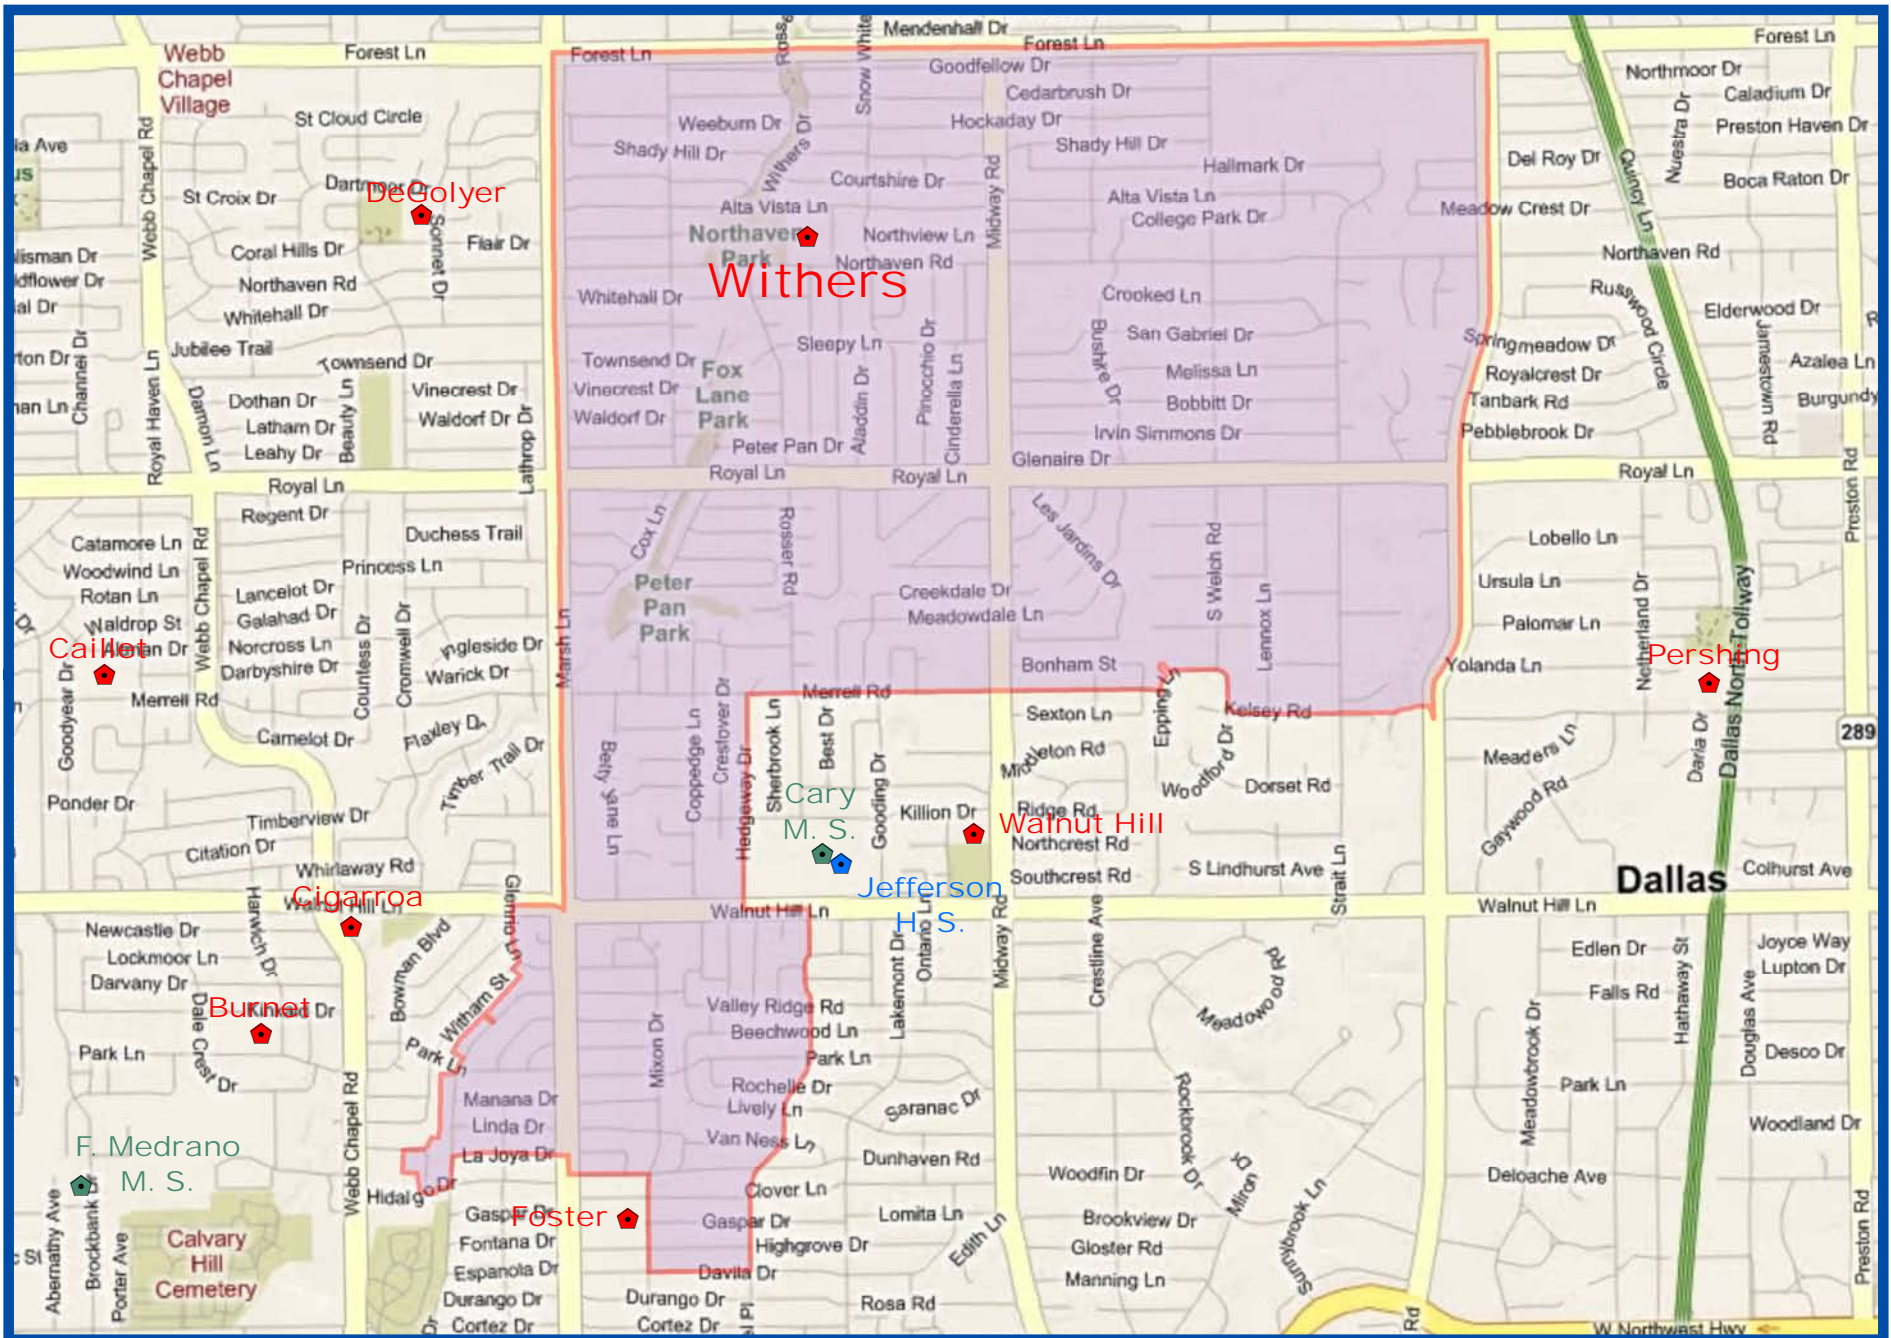

Fall 2011
Harry C. Withers Elementary School Attendance Zone
Grades PK-5

Outer boundary of zone may include students living on both sides of the street.