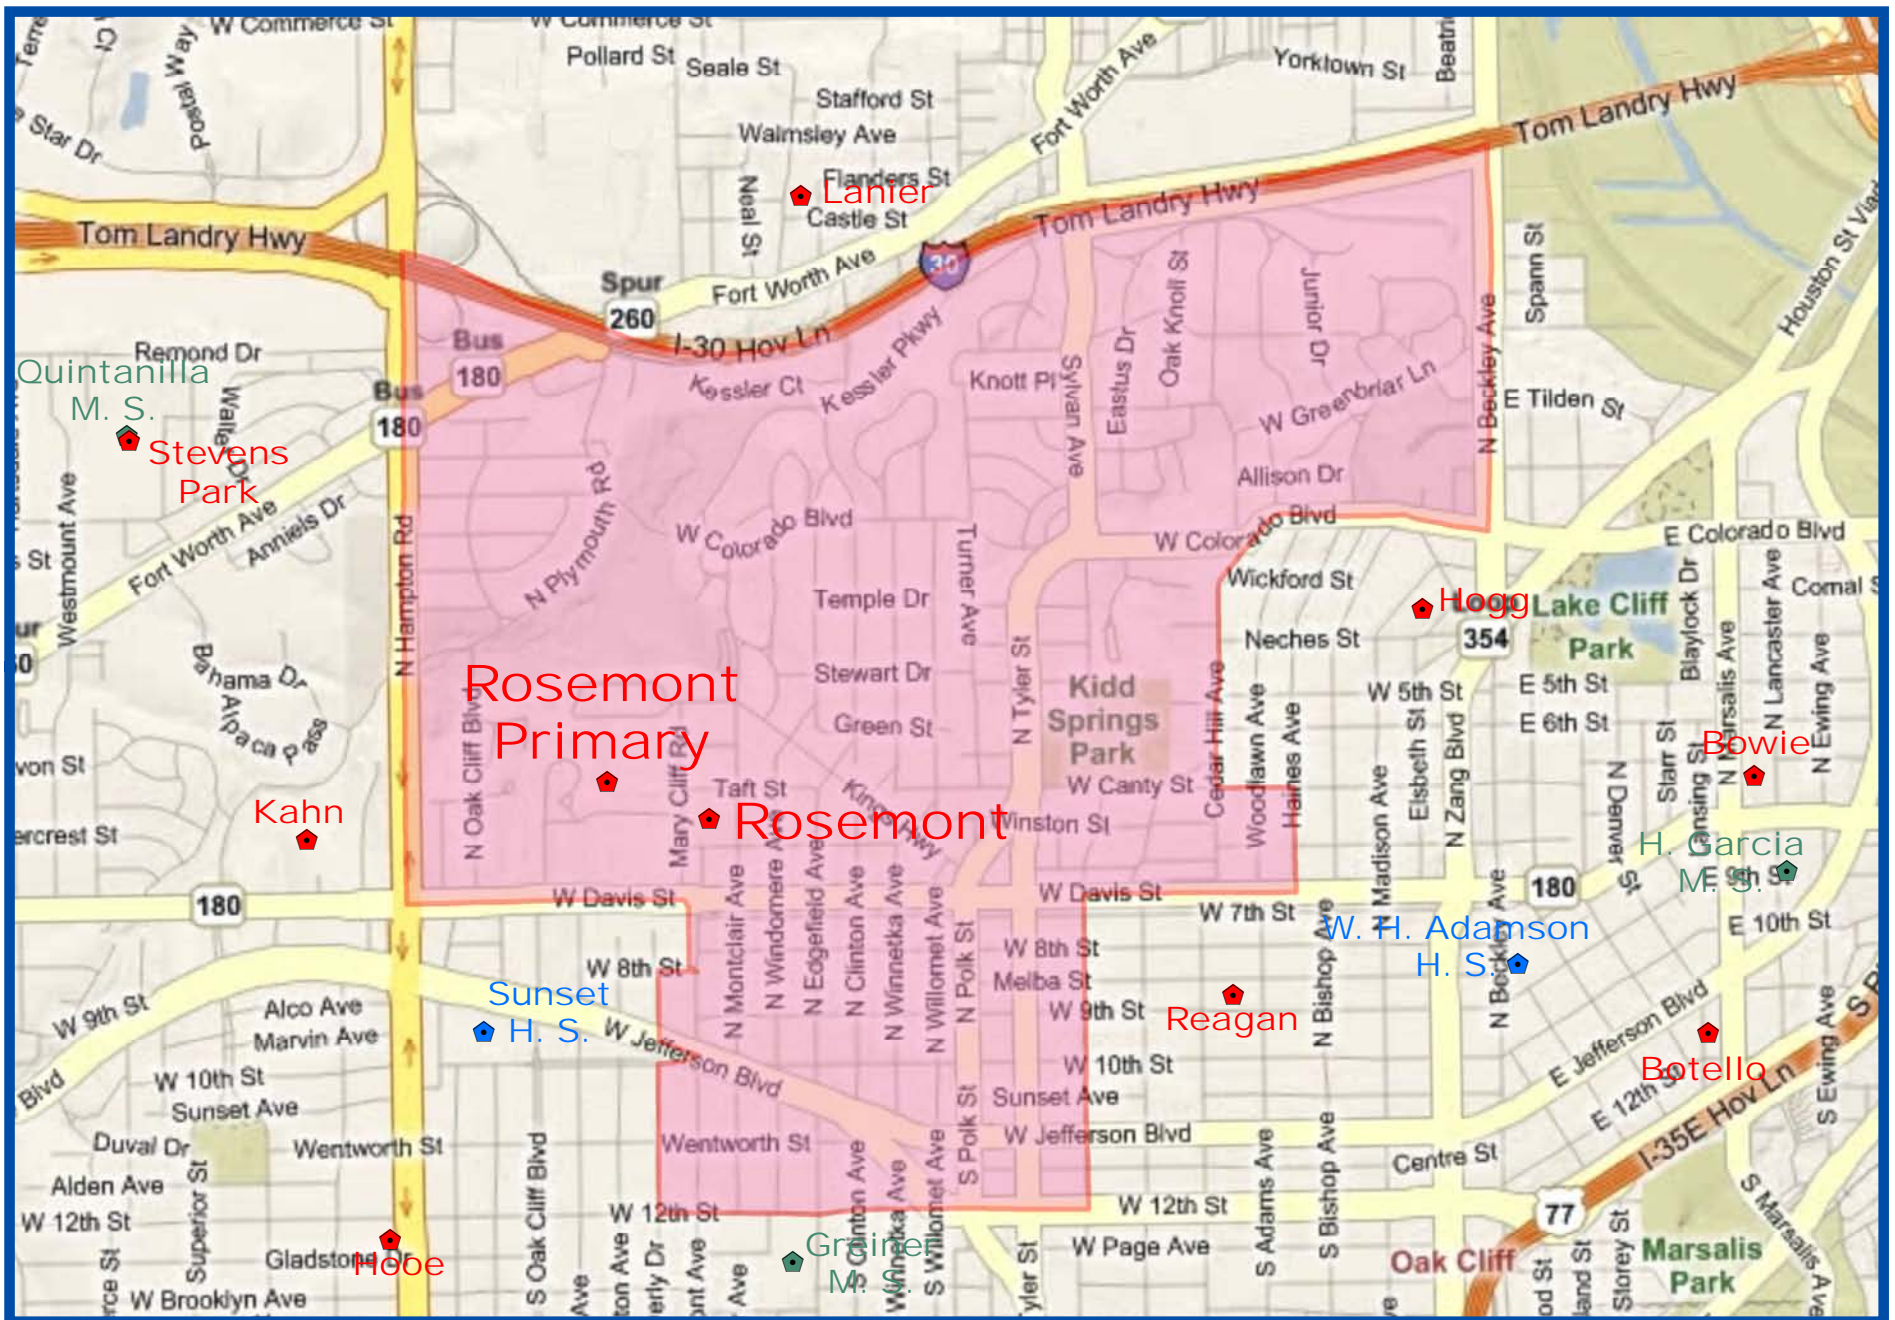

Fall 2011
Rosemont Primary (PK-2) – Chris V. Semos Campus and
Rosemont Elementary (3-5) Attendance Zone

Outer boundary of zone may include students living on both sides of the street.