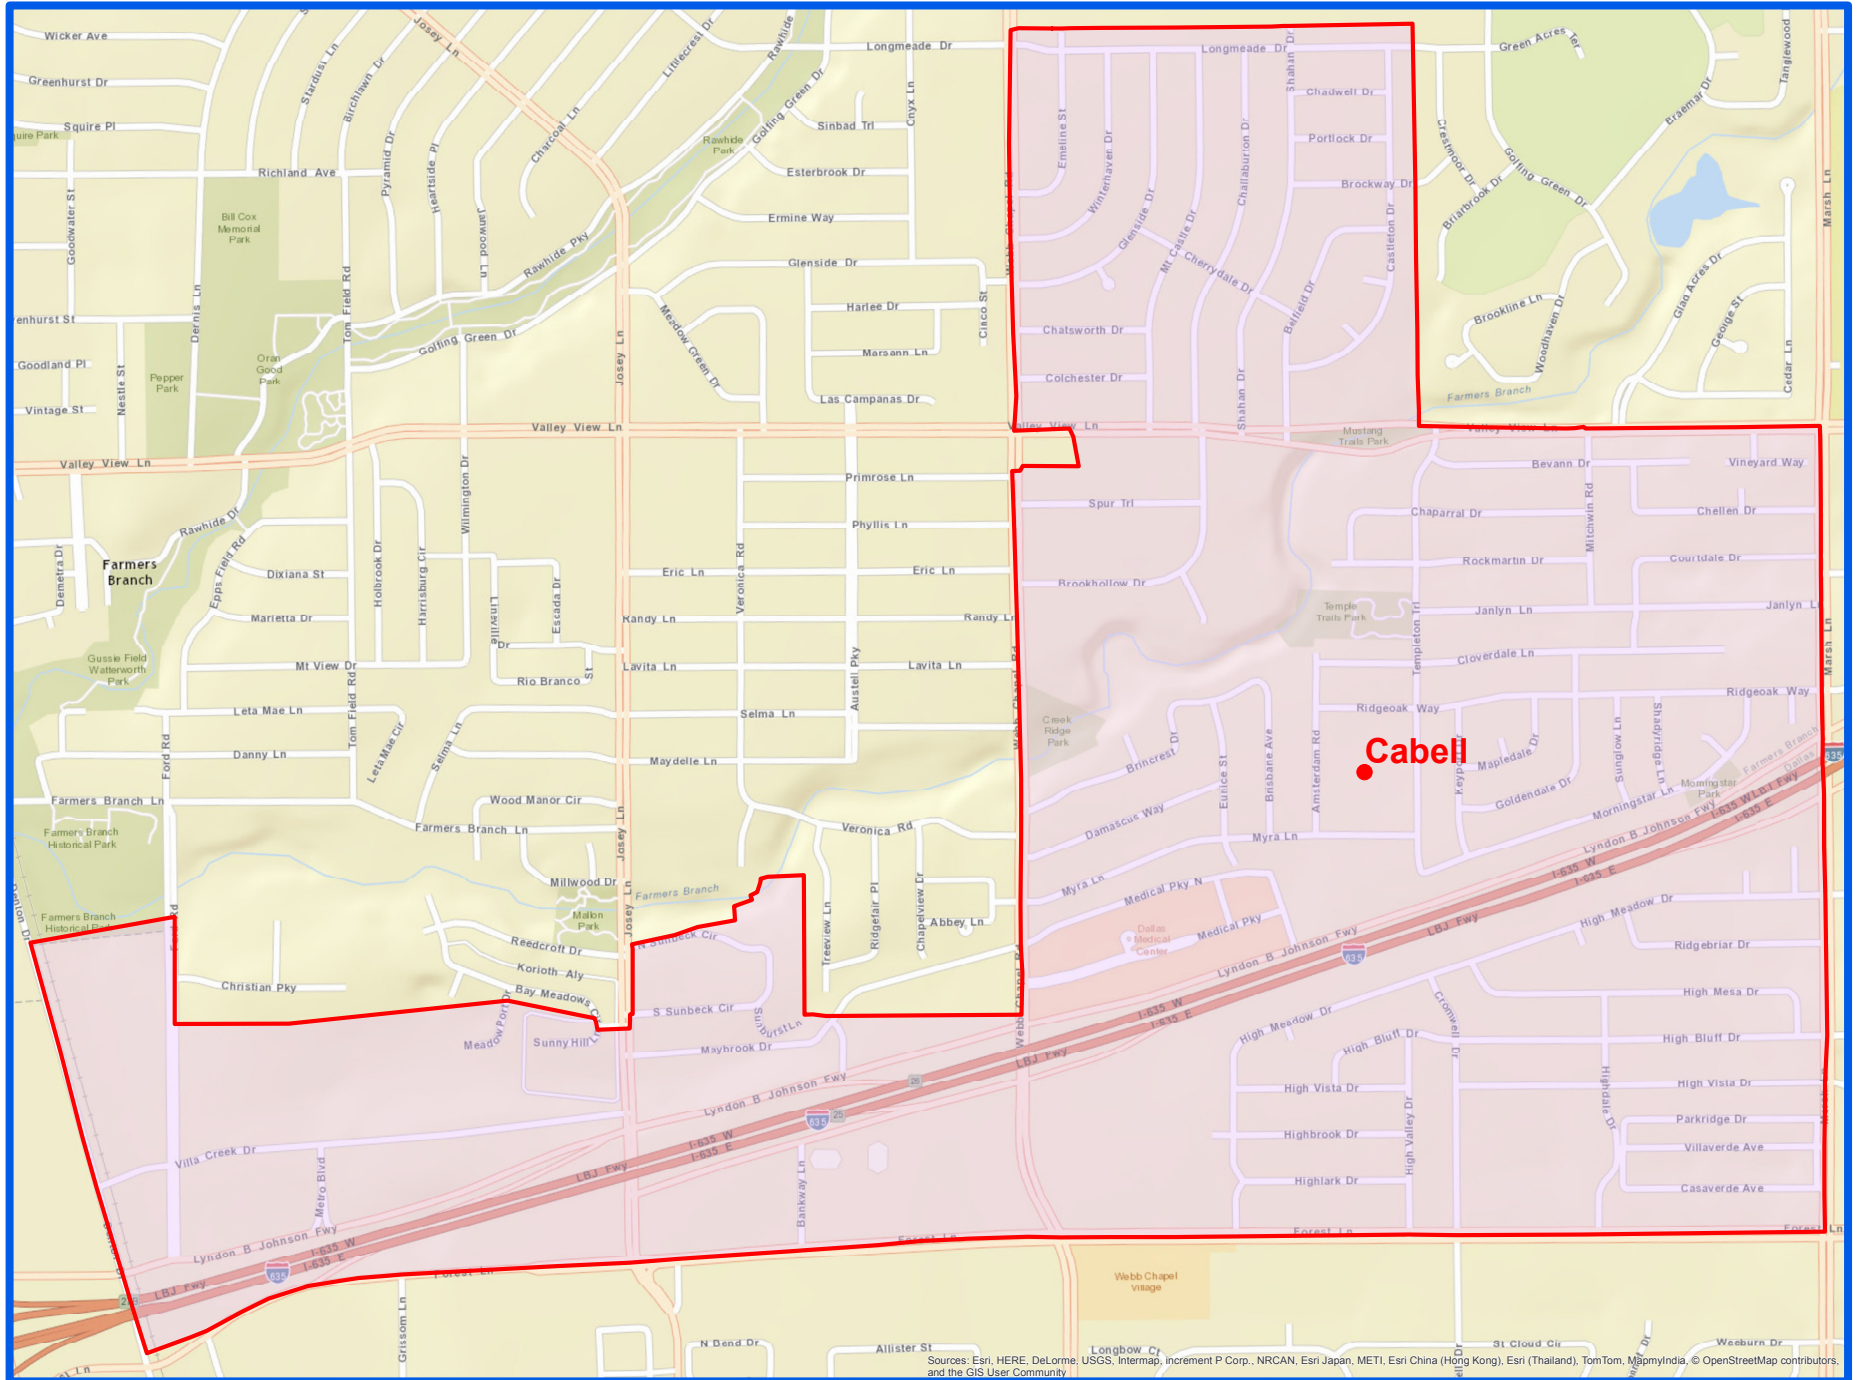

2015-16
Willam L. Cabell Elementary Attendance Zone
Grades PK-5

Outer boundary of zones may include students living on both sides of the street.