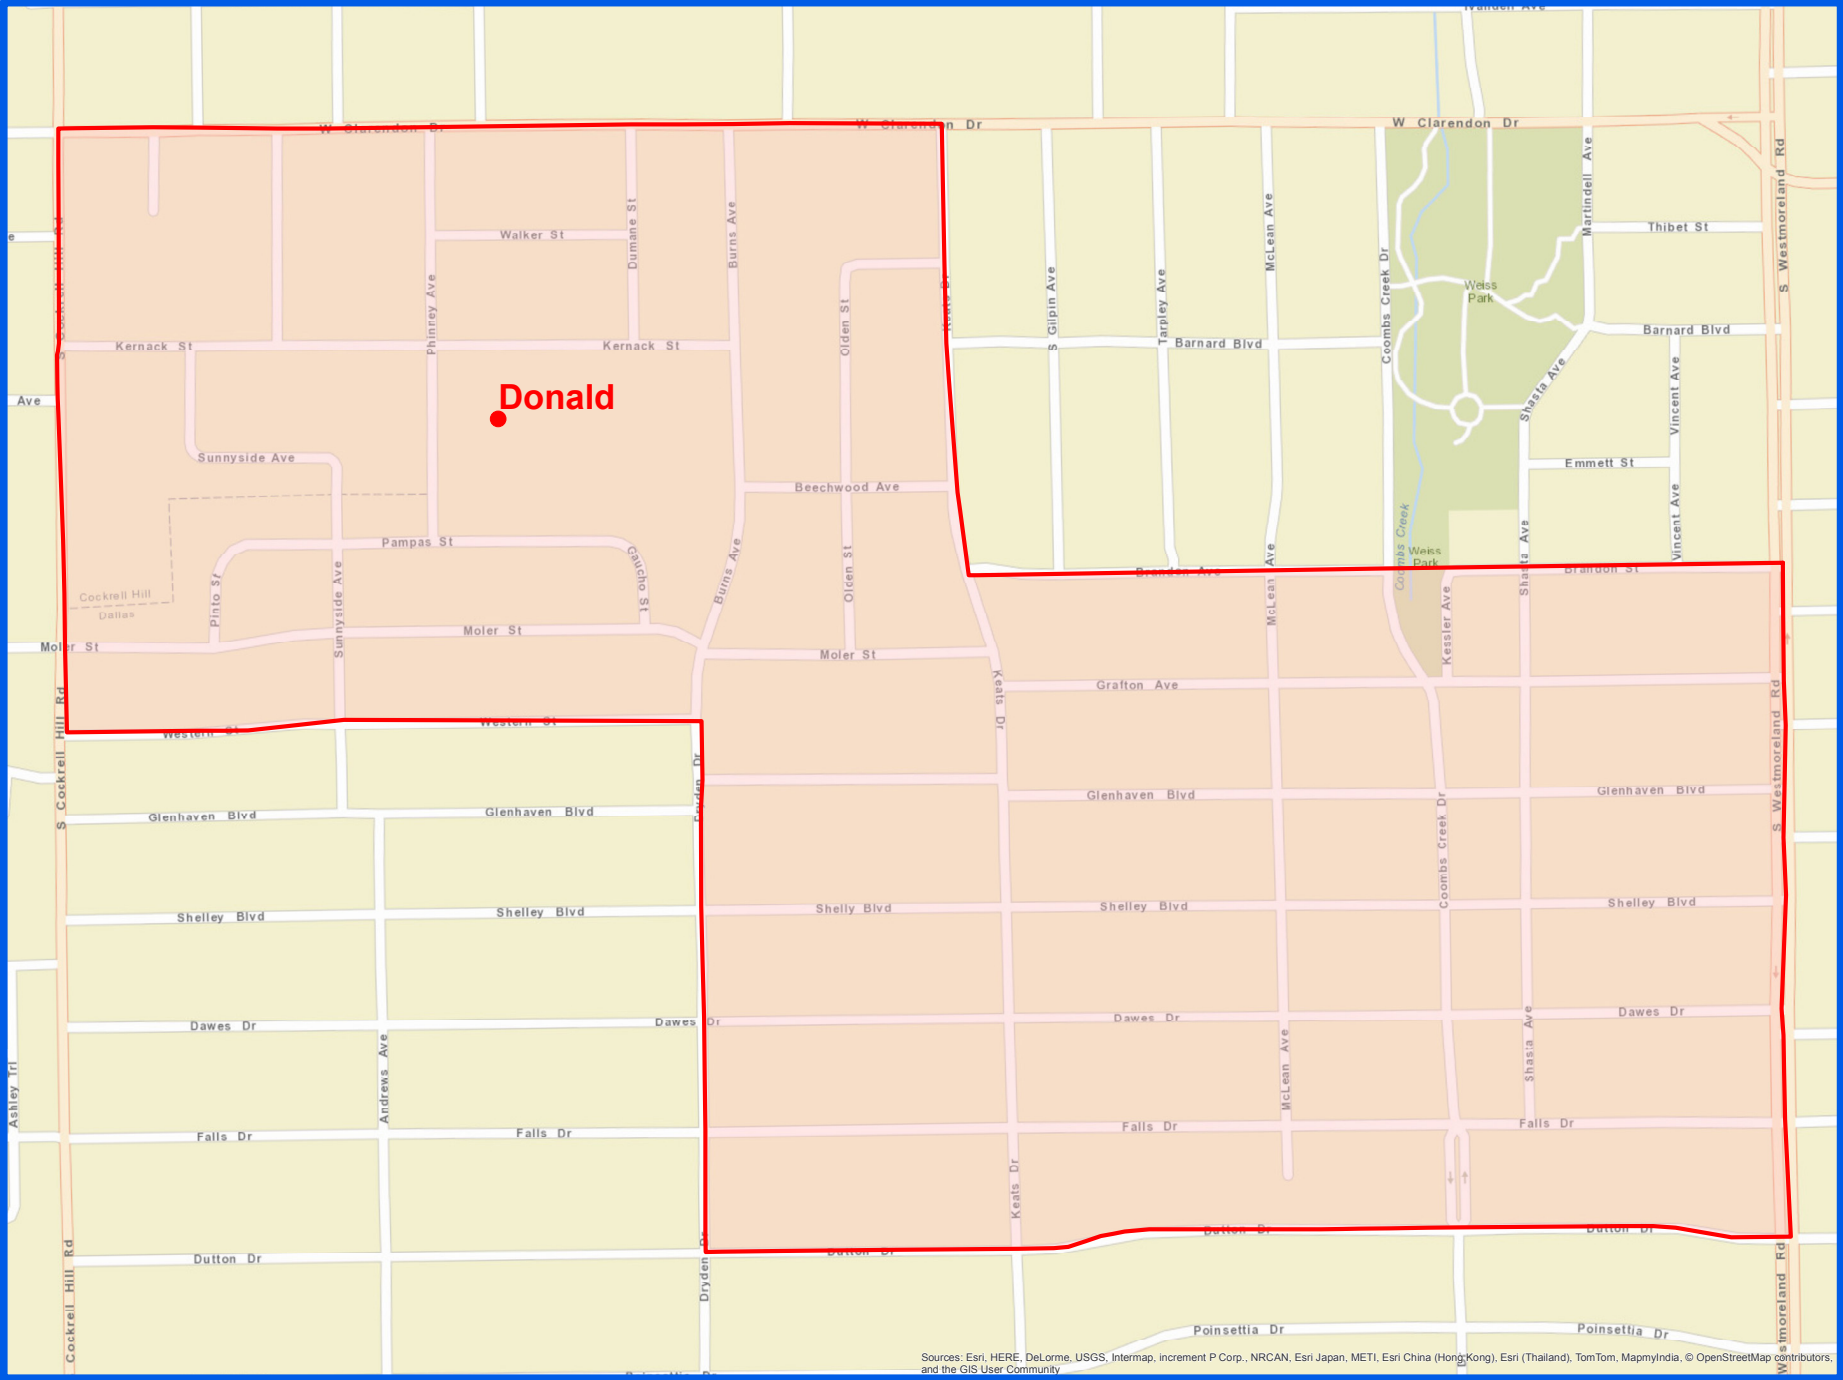

2015-16
L. O. Donald Elementary Attendance Zone
Grades PK-5

Outer boundary of zones may include students living on both sides of the street.