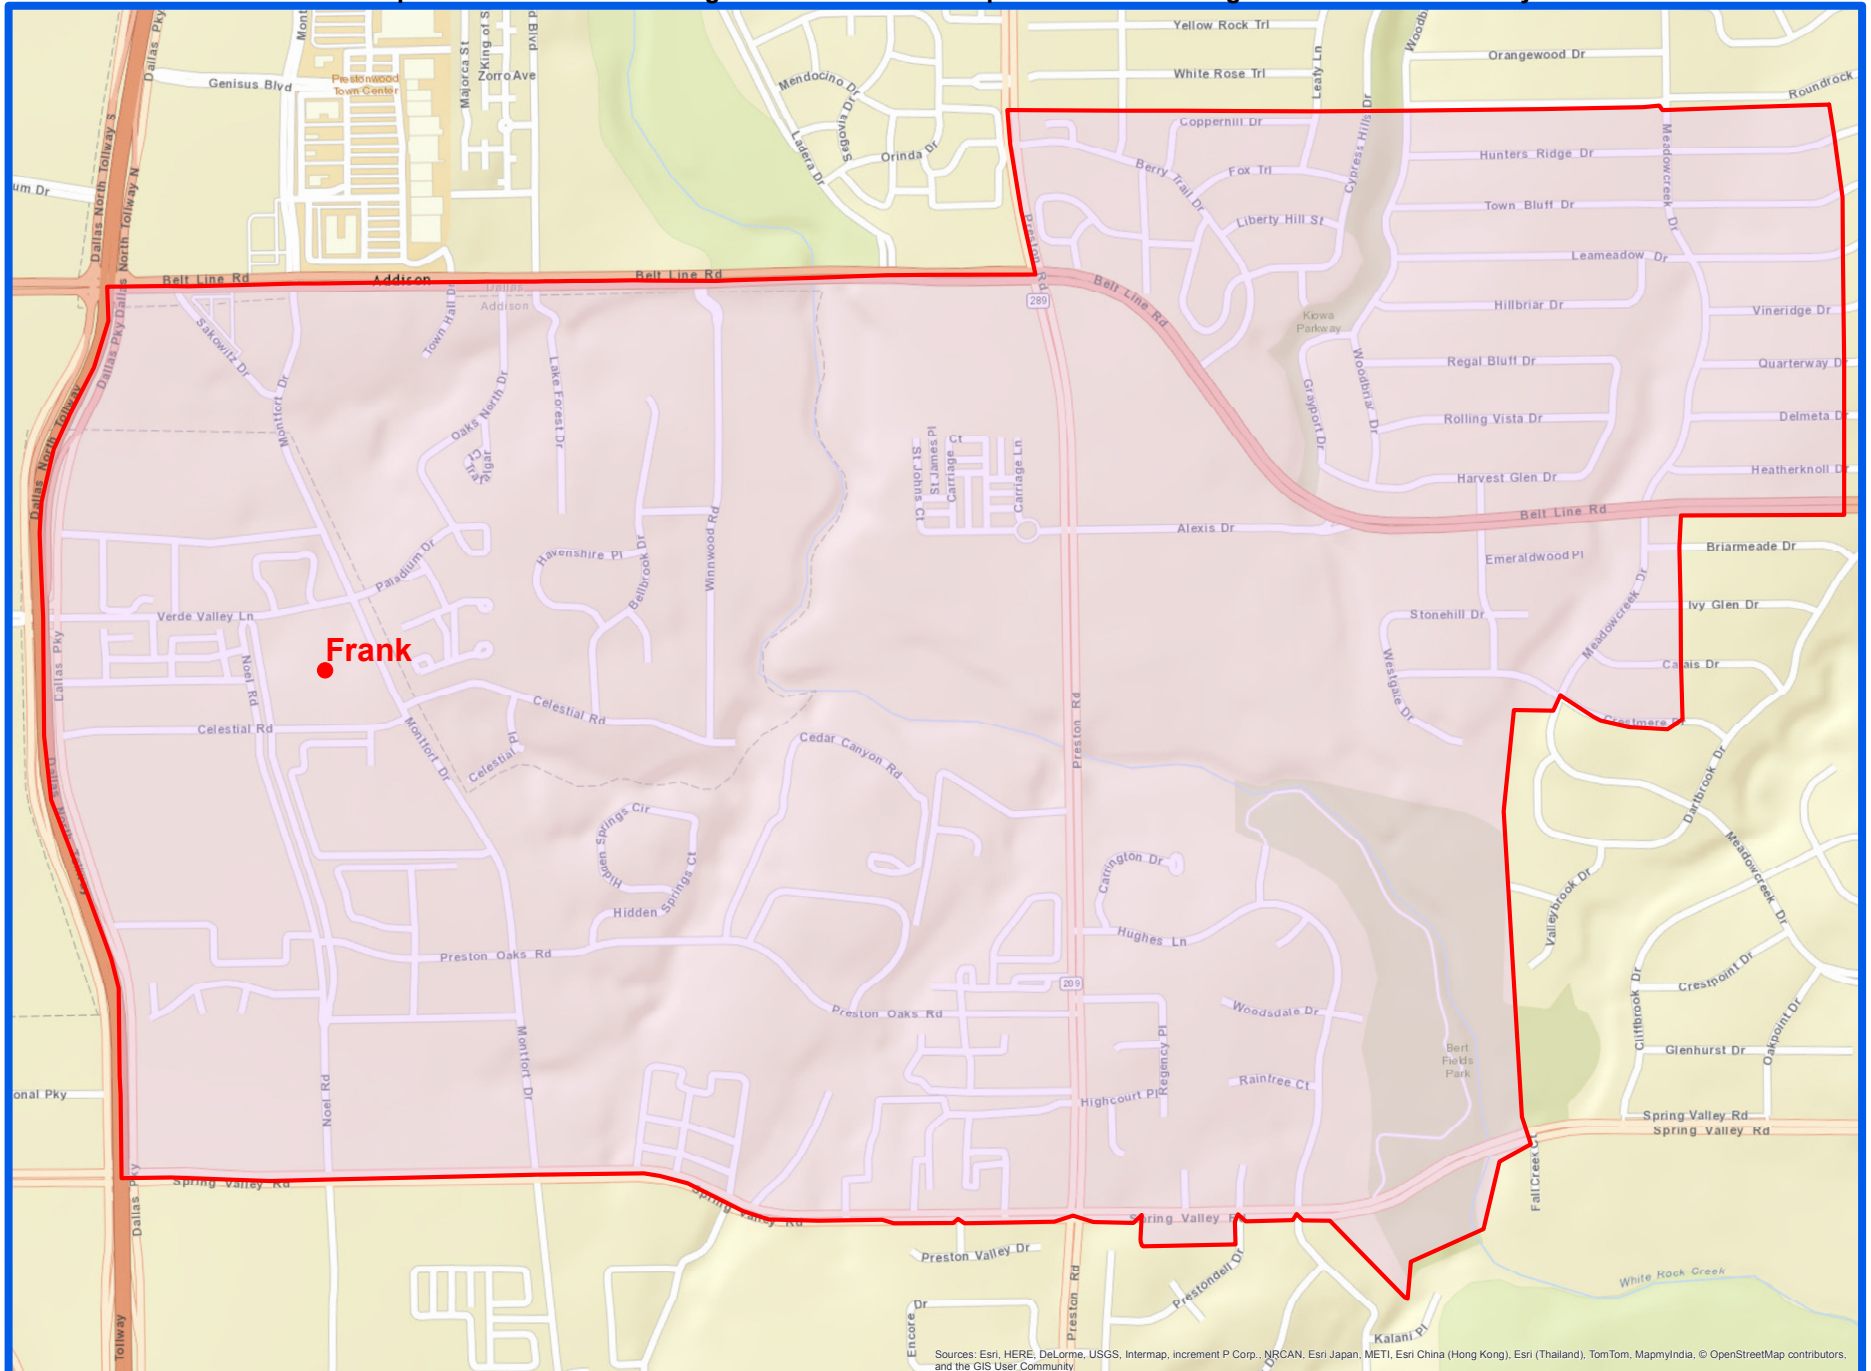

2015-16
Anne Frank Elementary Attendance Zone
Grades PK-5

Attendance Option: All students residing in Addison have the option to attend George H. W. Bush Elementary School.

Outer boundary of zones may include students living on both sides of the street.