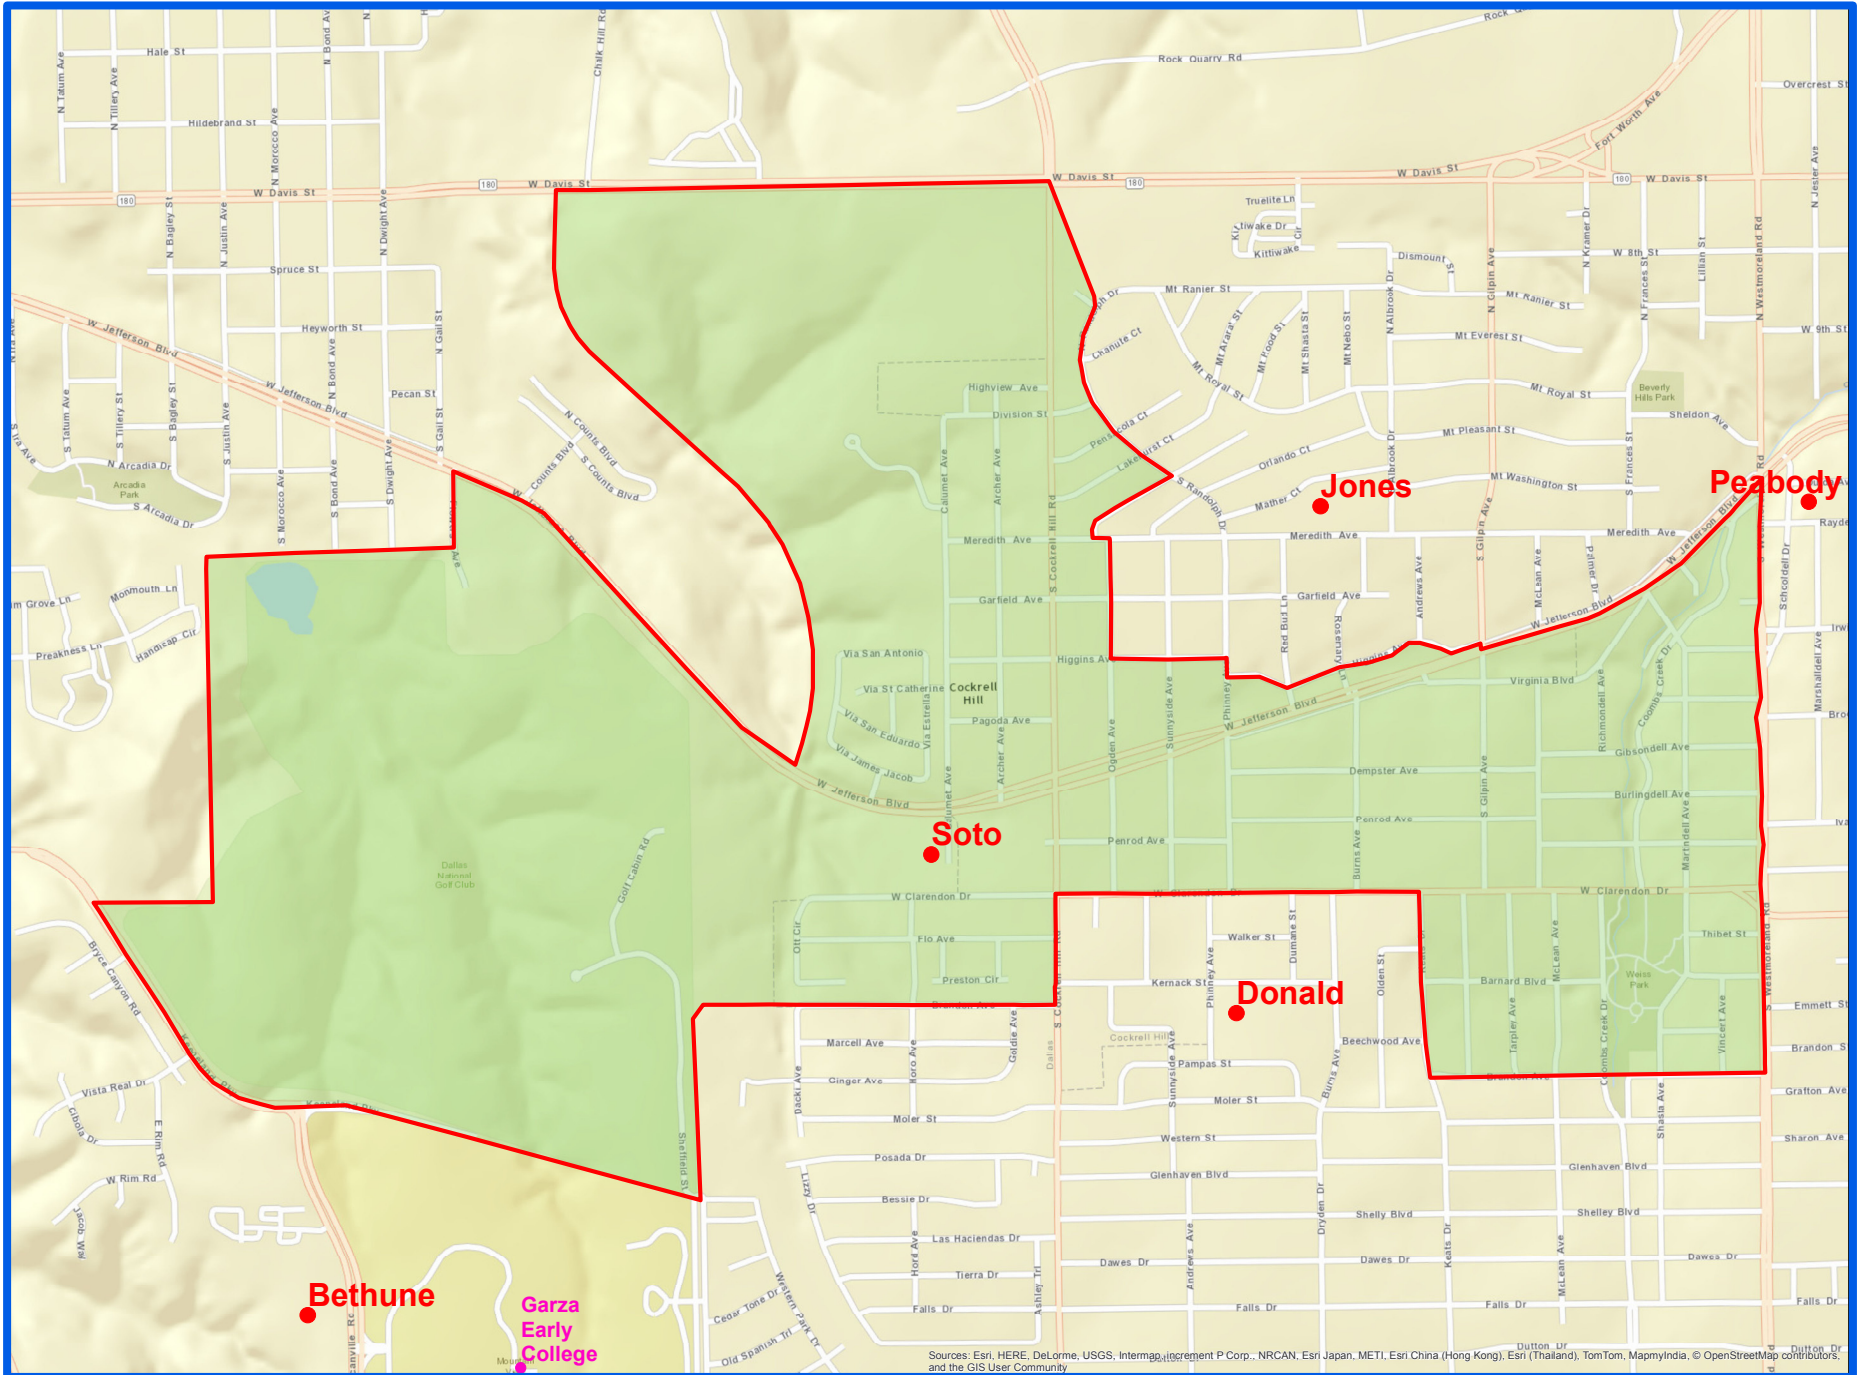

2015-16
Celestino Mauricio Soto Jr. Elementary Attendance Zone
Grades PK-5

Outer boundary of zones may include students living on both sides of the street.