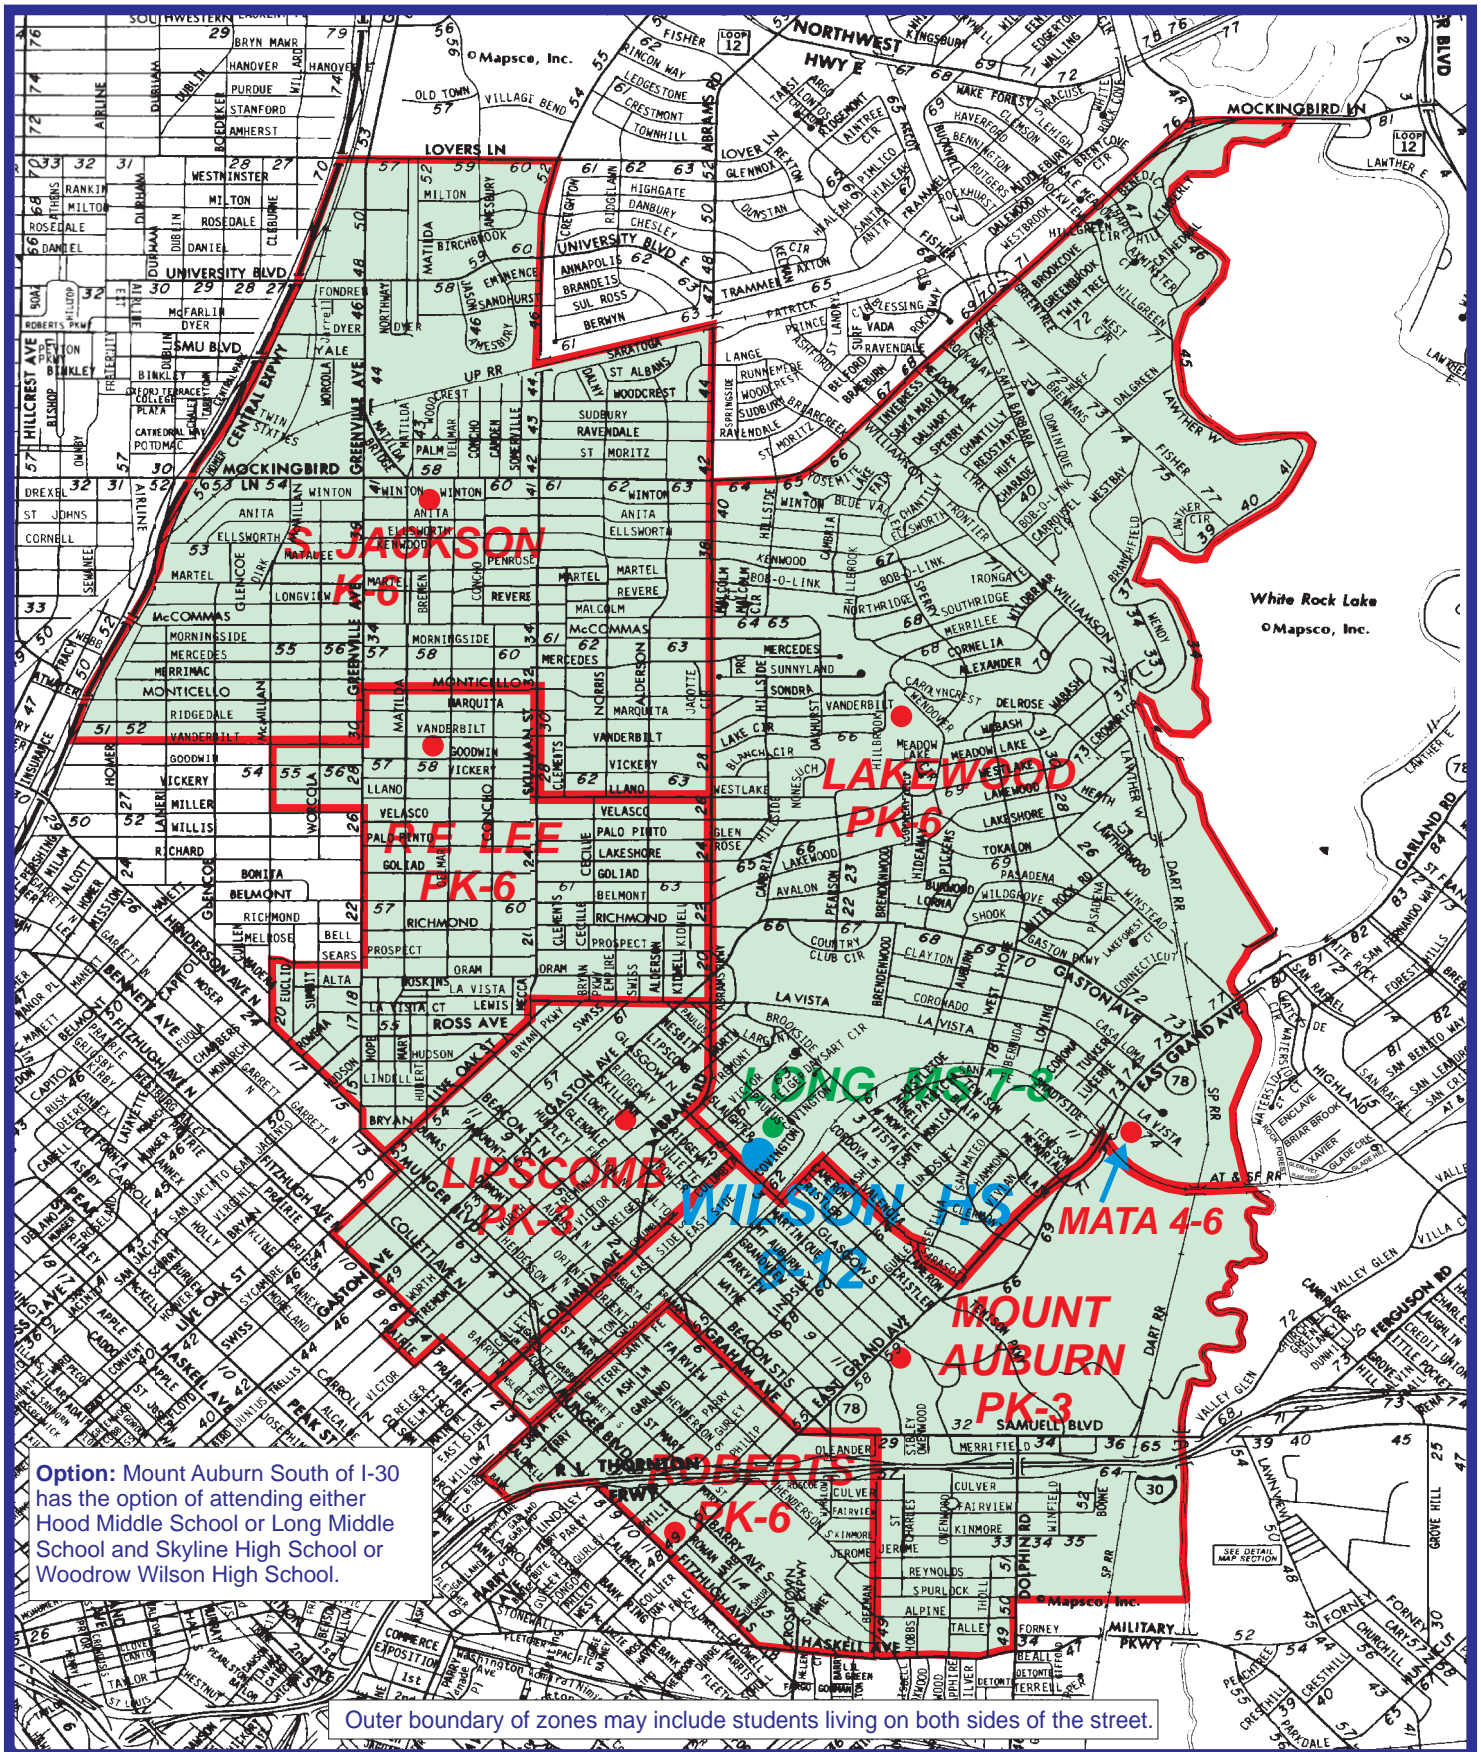

2005 Woodrow Wilson High School (9-12) Attendance Zone

Option: Mount Auburn South of I-30 has the option of attending either Hood Middle School or Long Middle School and Skyline High School or Woodrow Wilson High School.

Outer boundary of zones may include students living on both sides of the street.