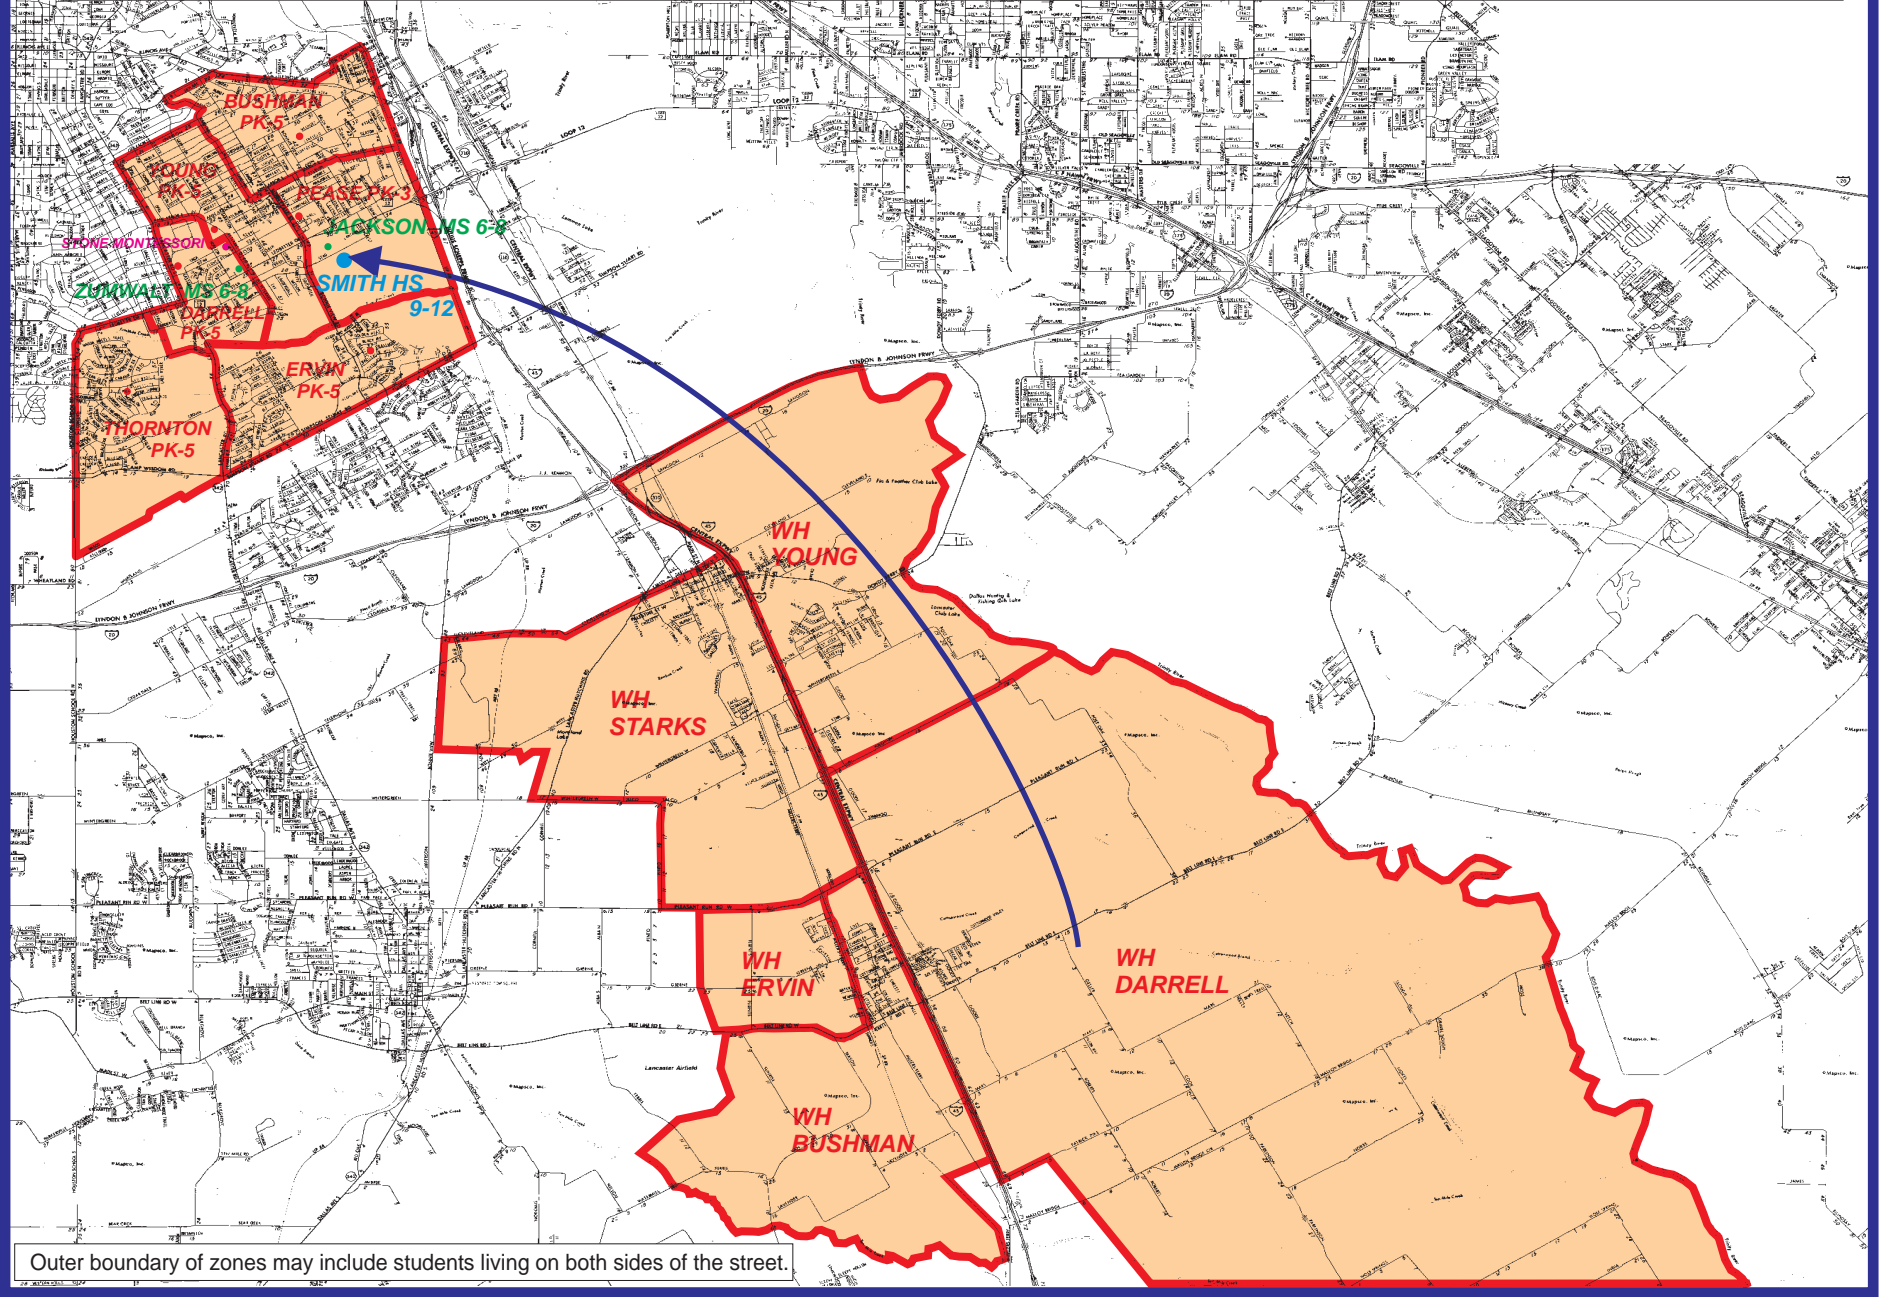

# Fall 2006 A. Maceo Smith High School (9-12) Attendance Zone with Wilmer-Hutchins

Outer boundary of zones may include students living on both sides of the street.