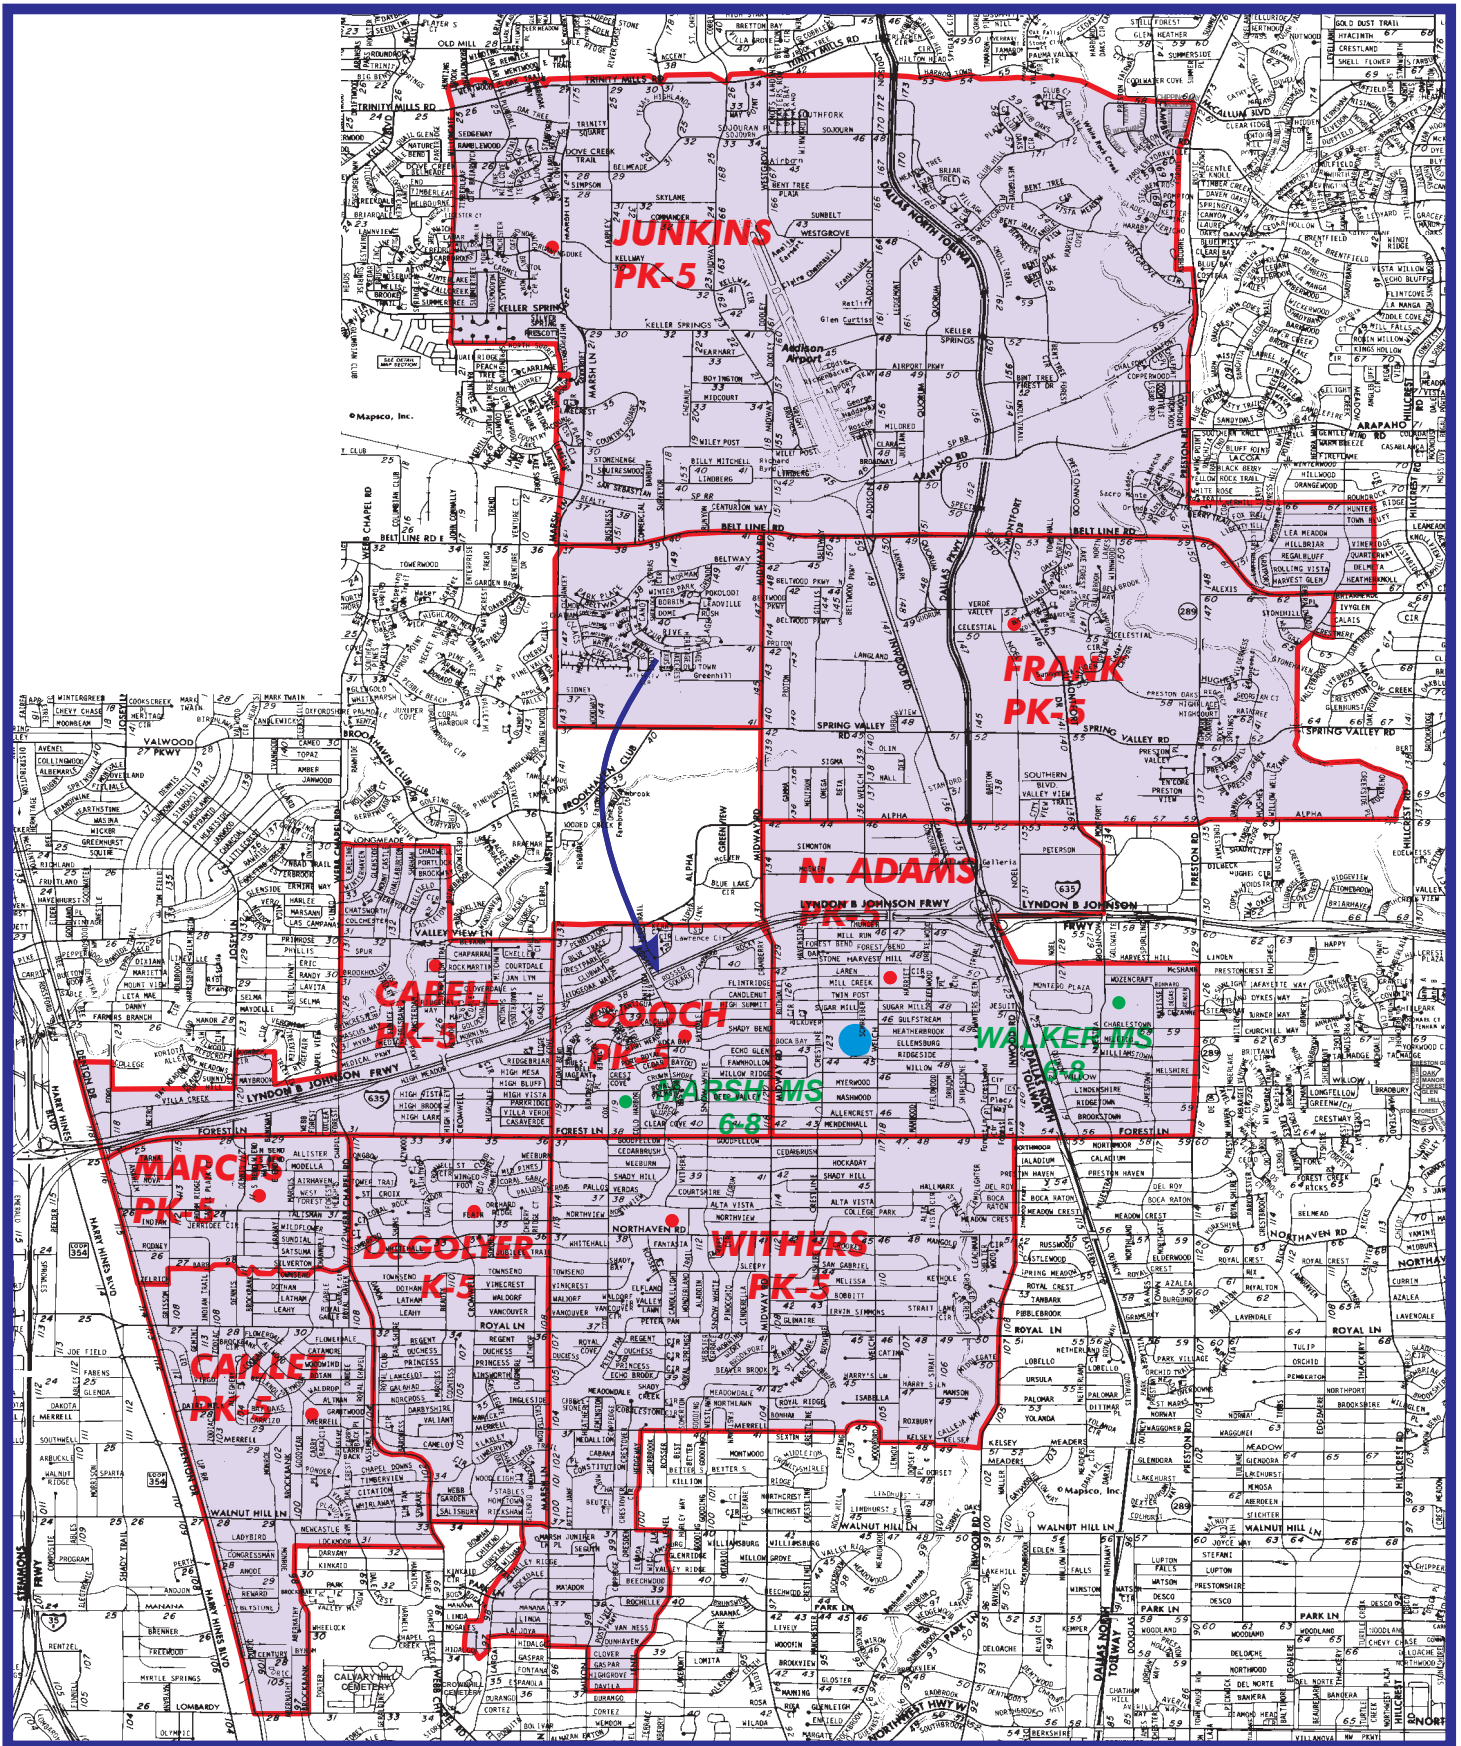

Fall 2007 W. T. White High School Attendance Zone Grades 9-12

Outer boundary of zone may include students living on both sides of the street.