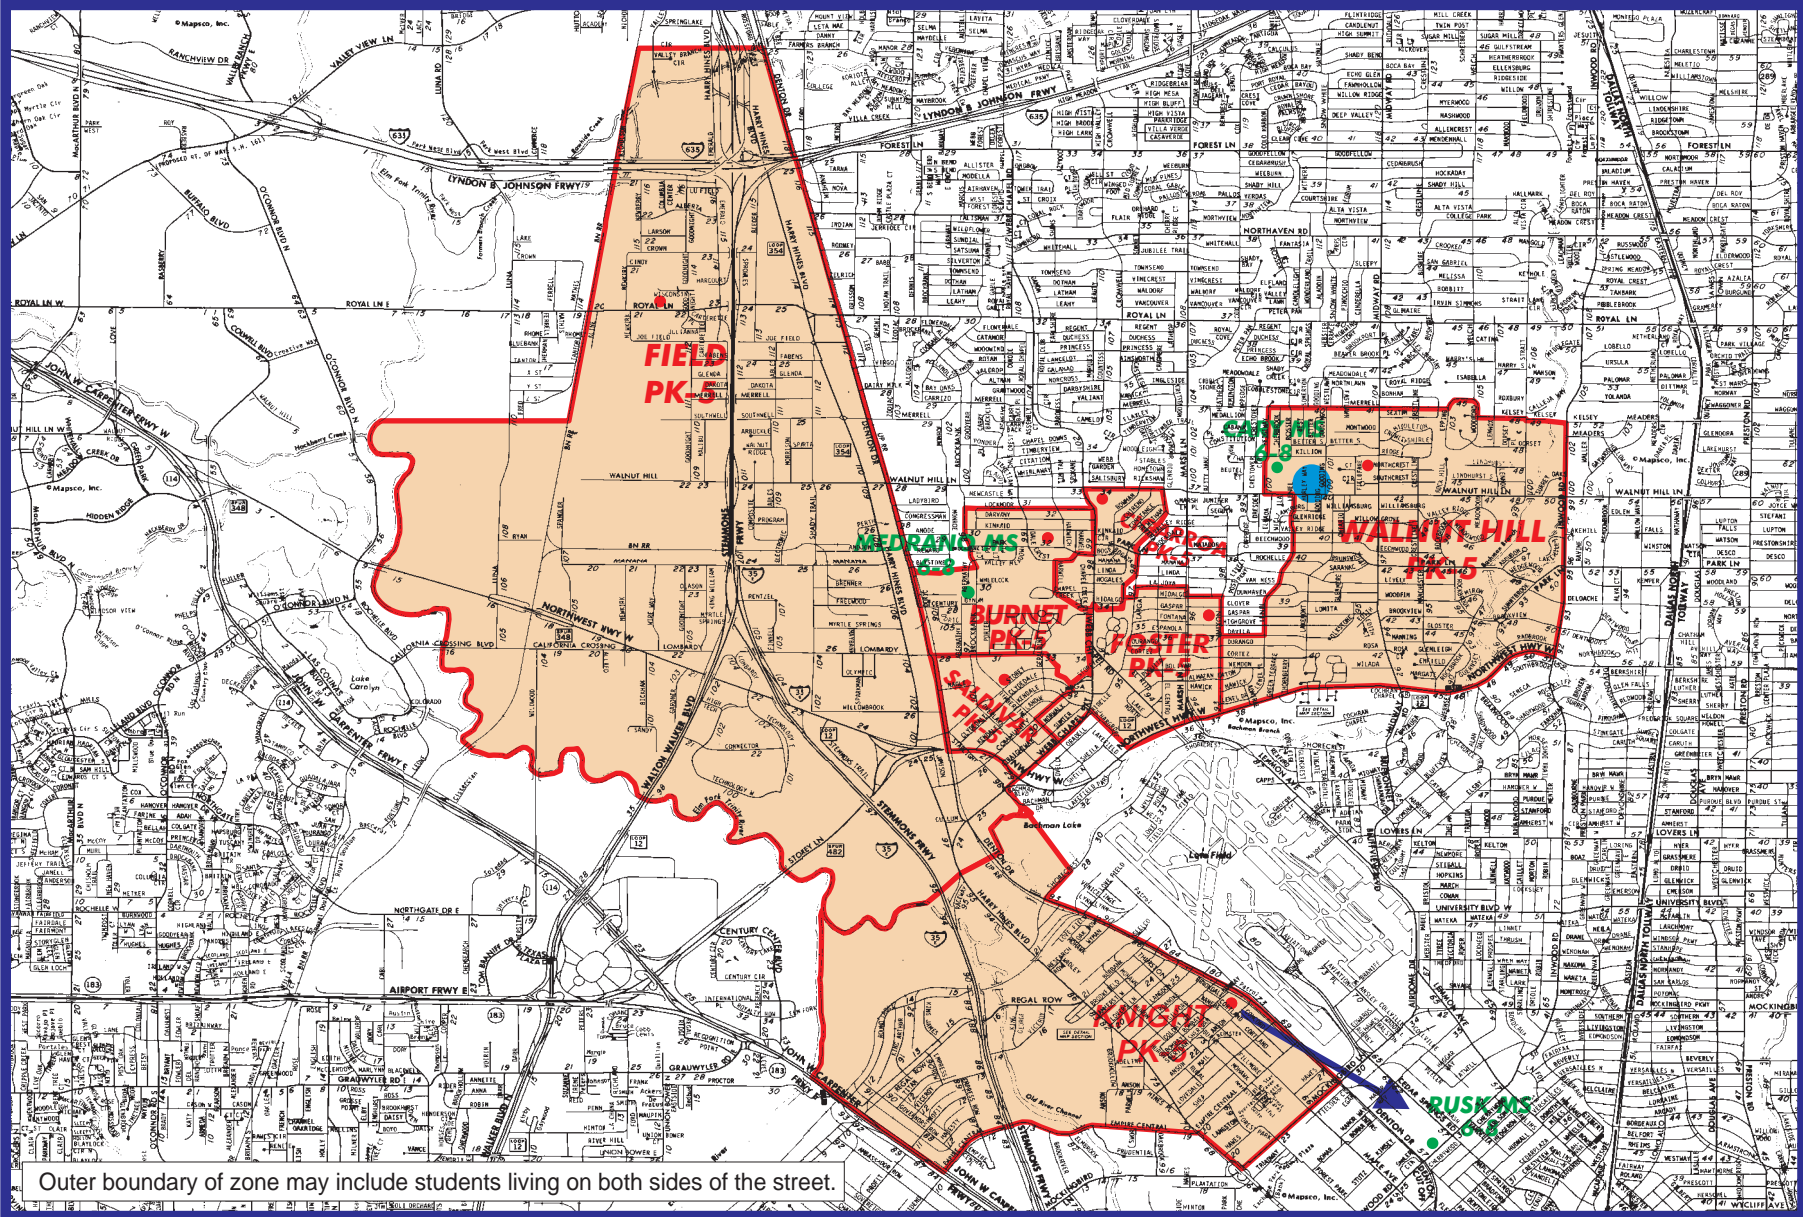

Fall 2008 Thomas Jefferson High School Attendance Zone Grades 9-12

Outer boundary of zone may include students living on both sides of the street.