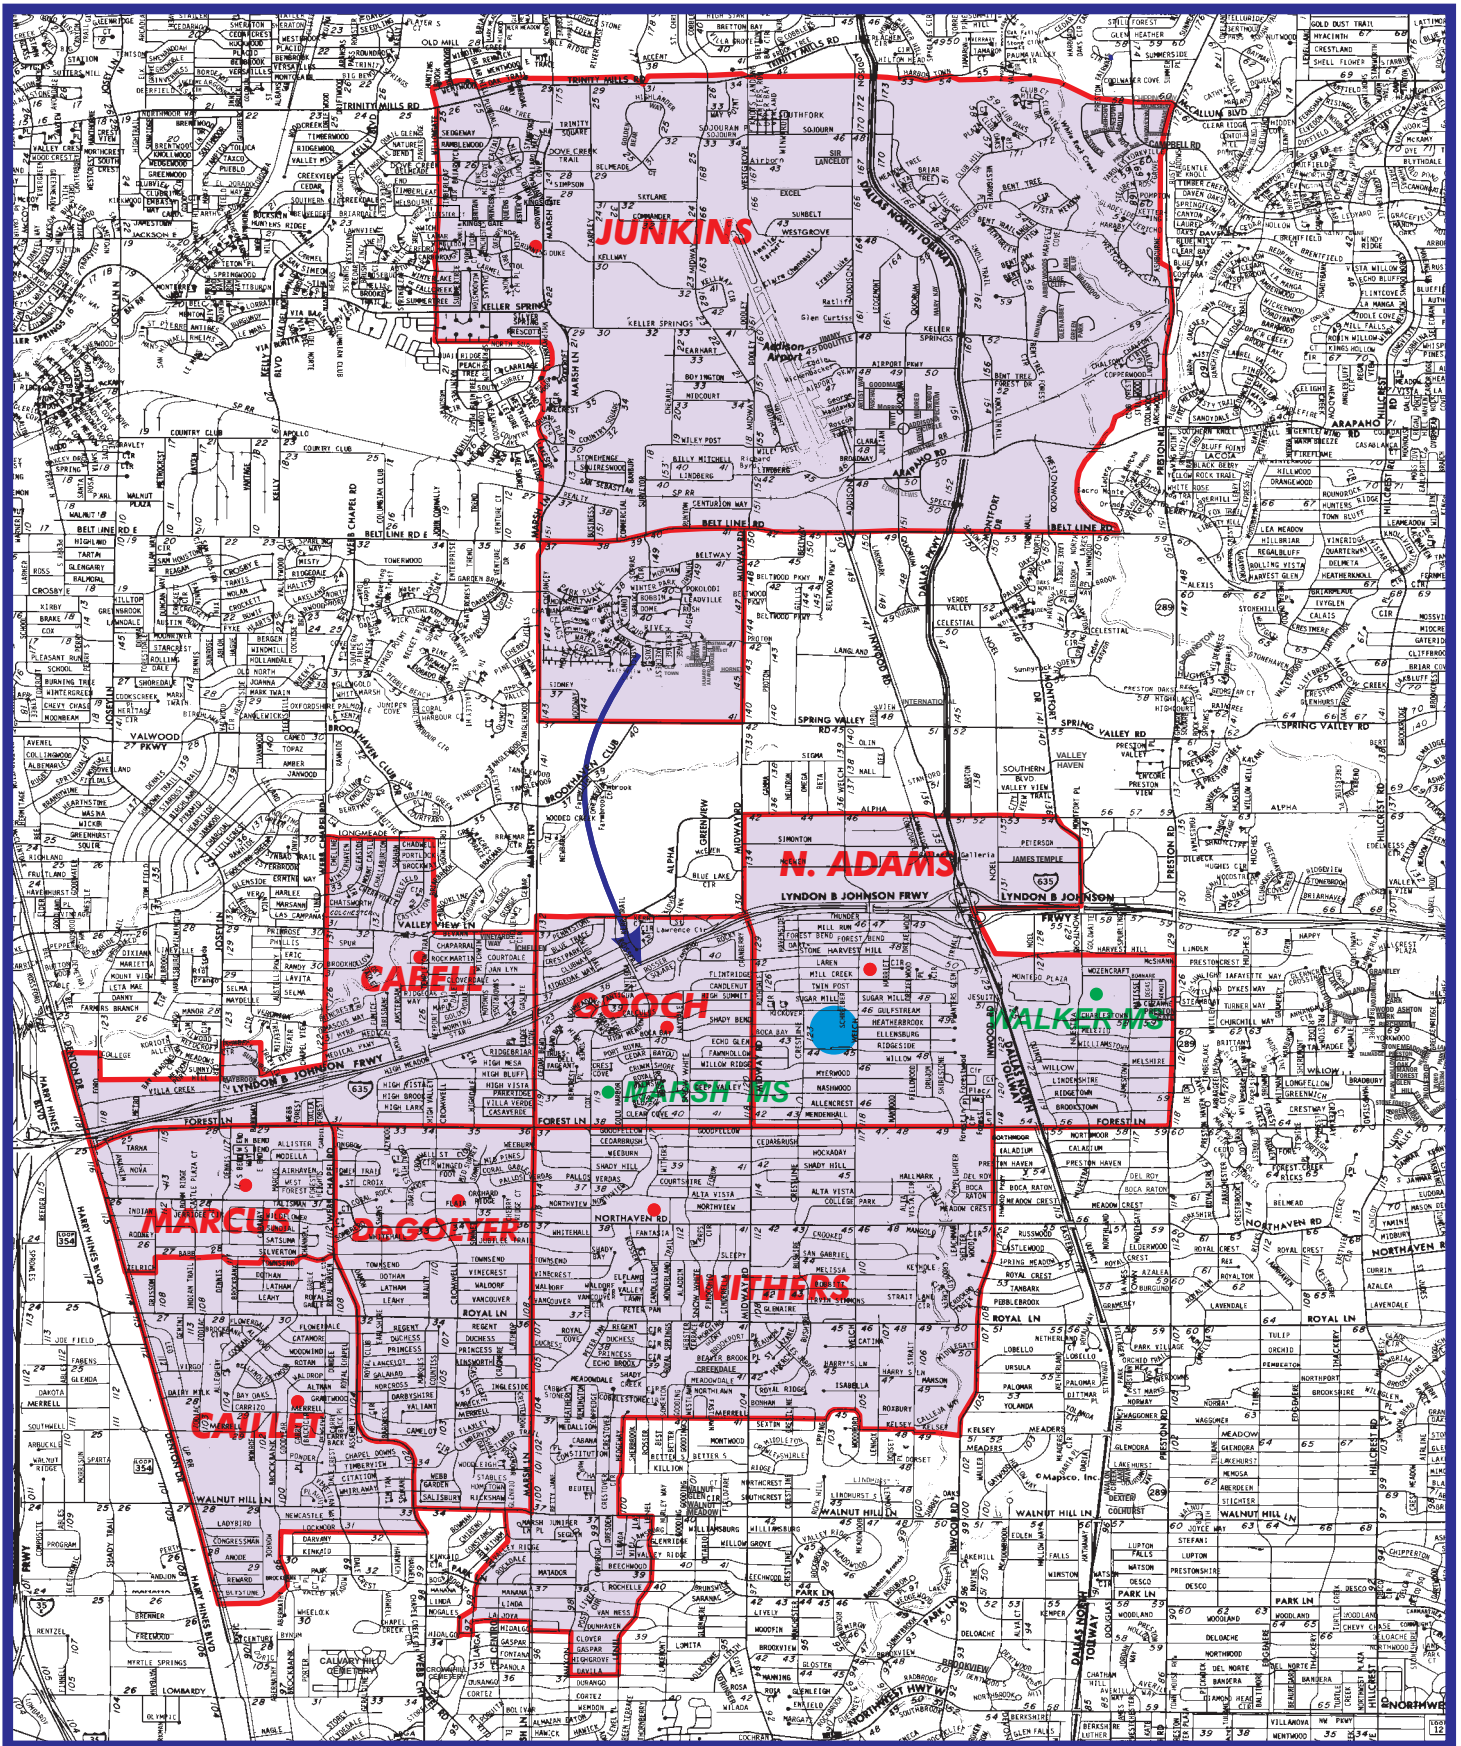

Fall 2008 W. T. White High School Attendance Zone Grades 9-12

Outer boundary of zone may include students living on both sides of the street.