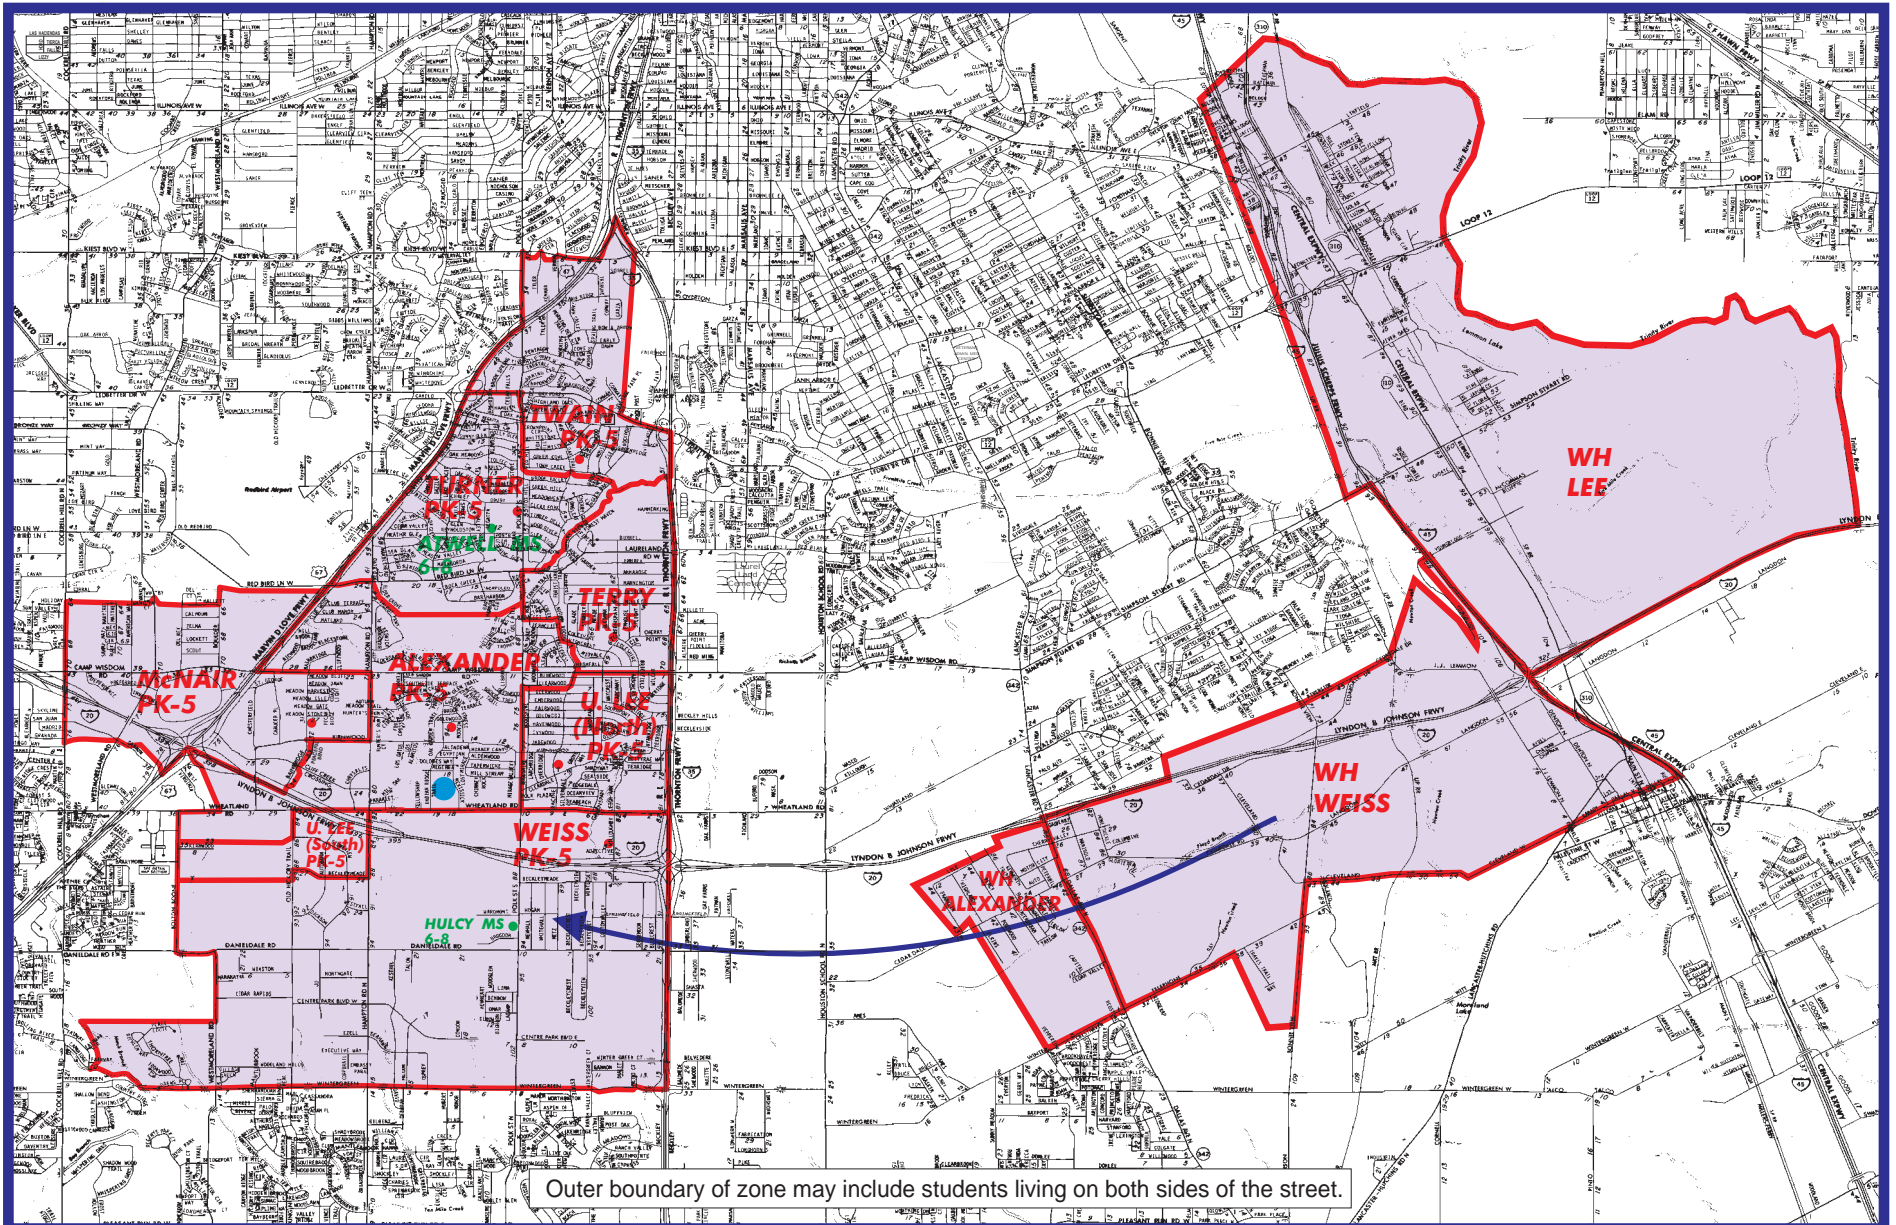

Fall 2010 David W. Carter High School Attendance Zone with Wilmer-Hutchins — Grades 9-12

Outer boundary of zone may include students living on both sides of the street.