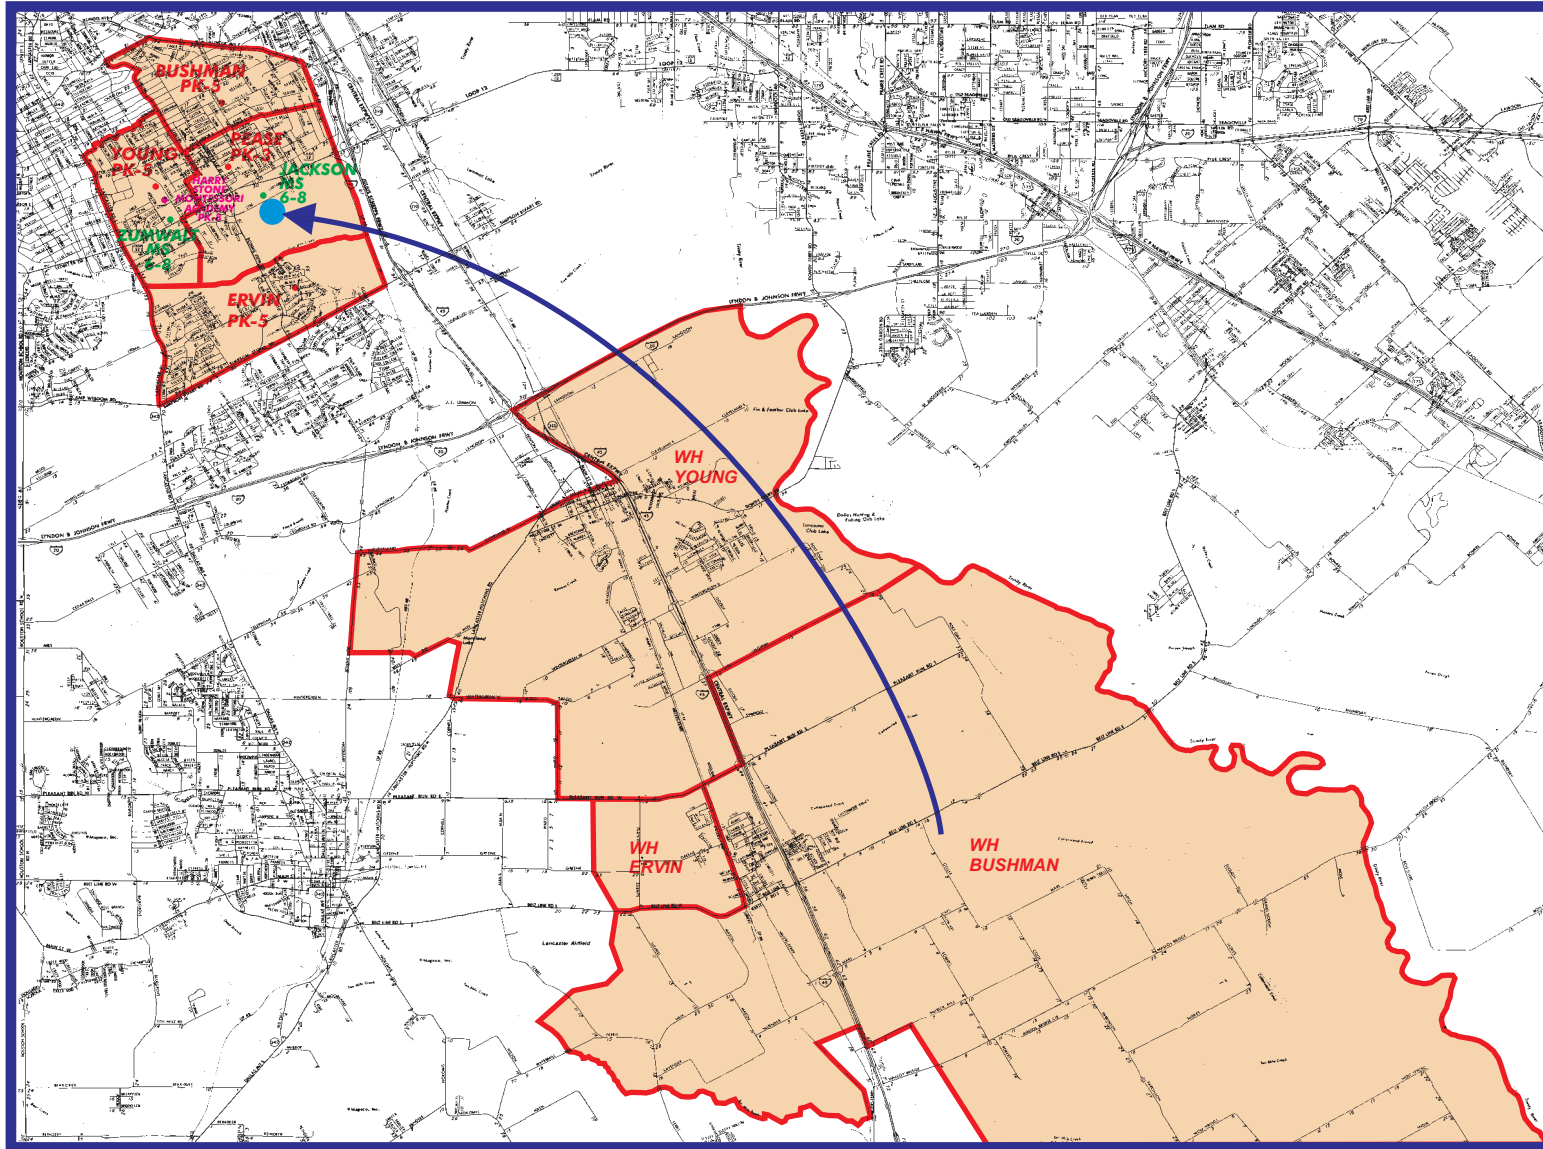

Fall 2010
A. Maceo Smith High School Attendance Zone
with Wilmer-Hutchins — Grades 9-12

Outer boundary of zone may or may not include students living on both sides of the street.