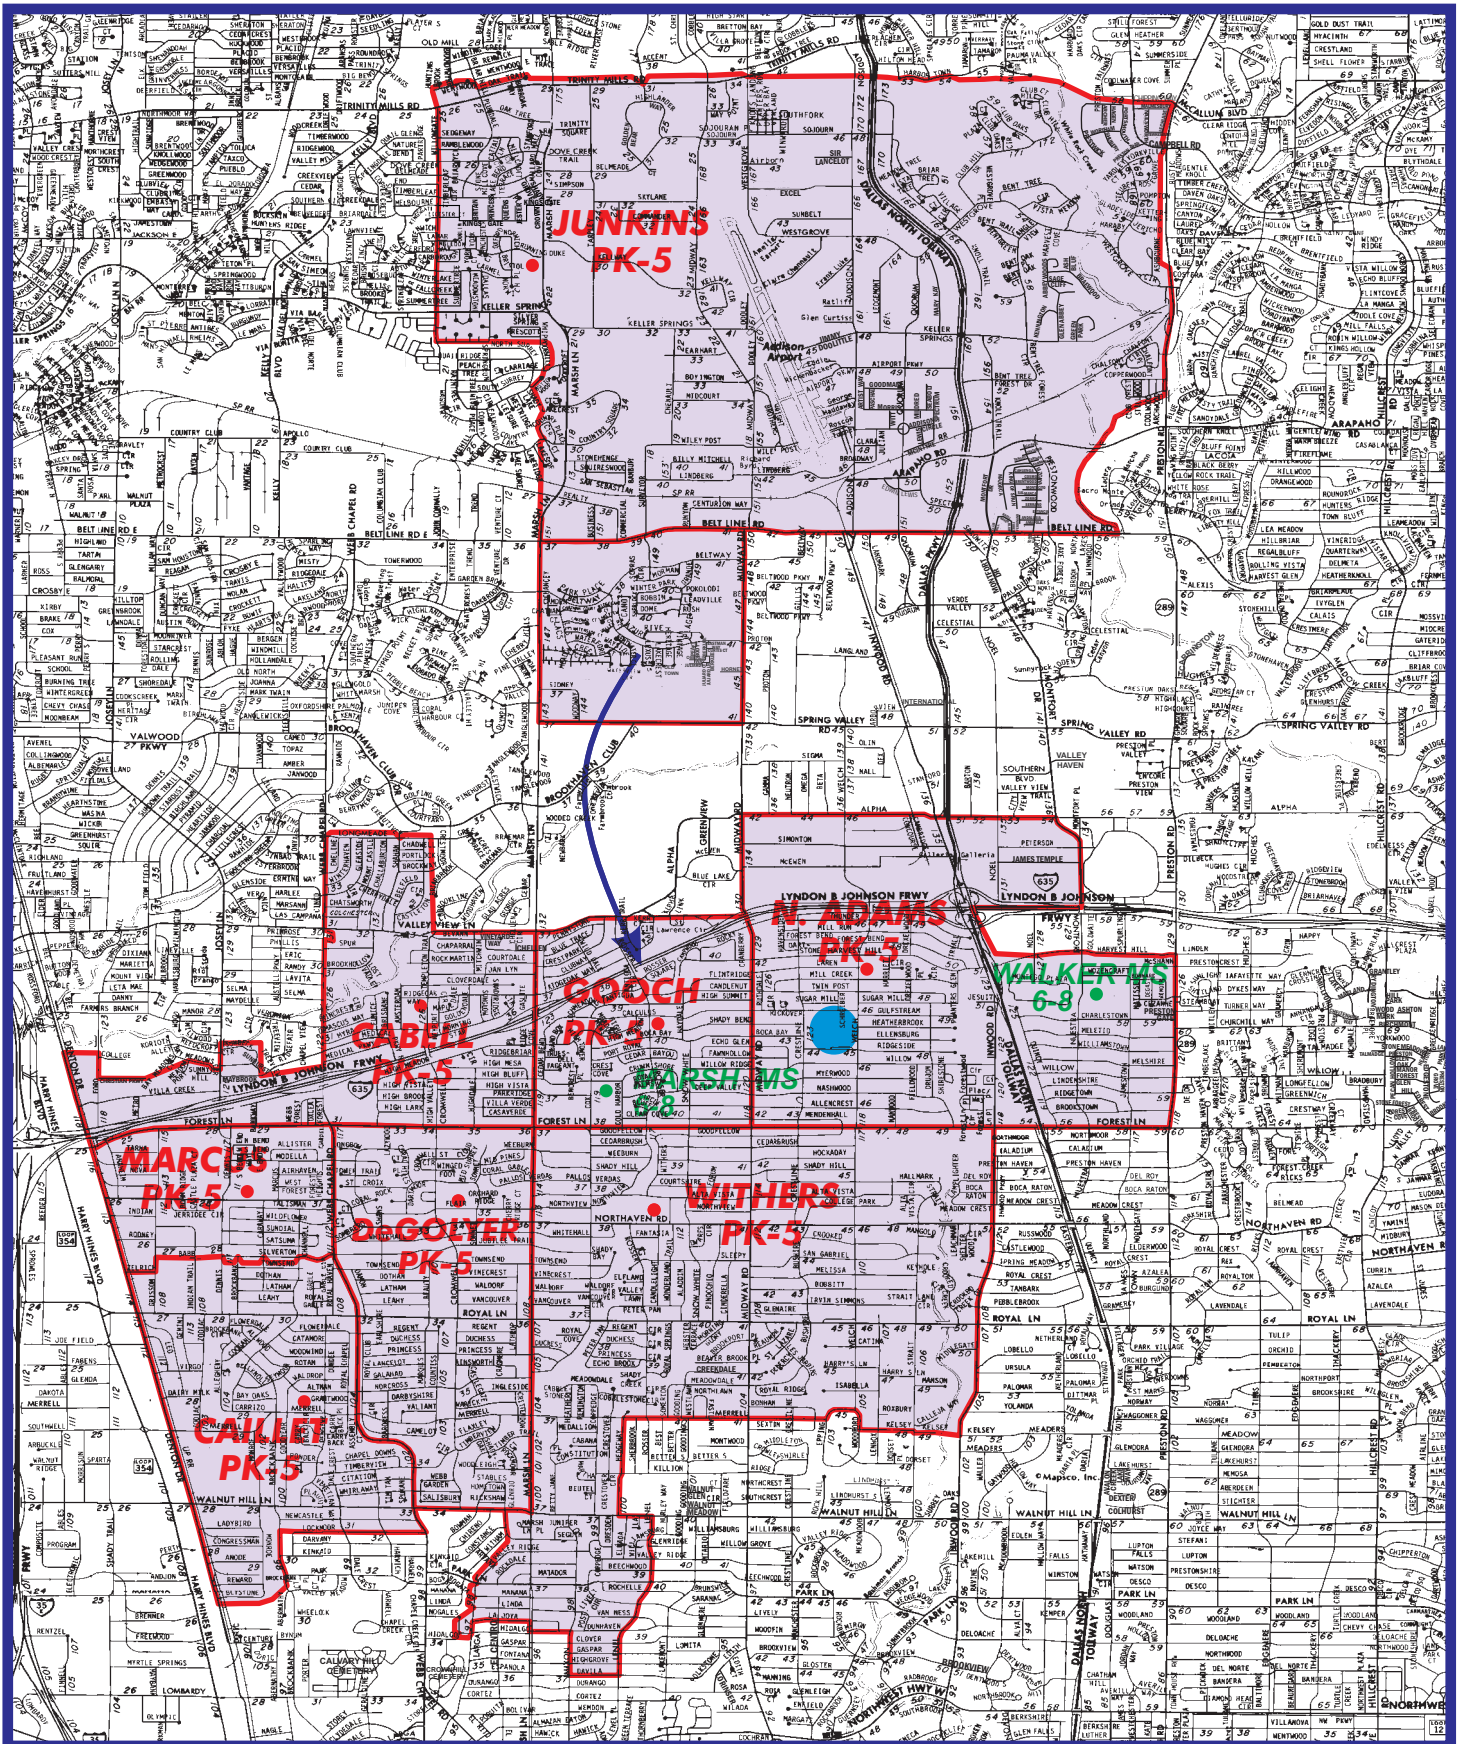

Fall 2010 W. T. White High School Attendance Zone Grades 9-12

Outer boundary of zone may include students living on both sides of the street.