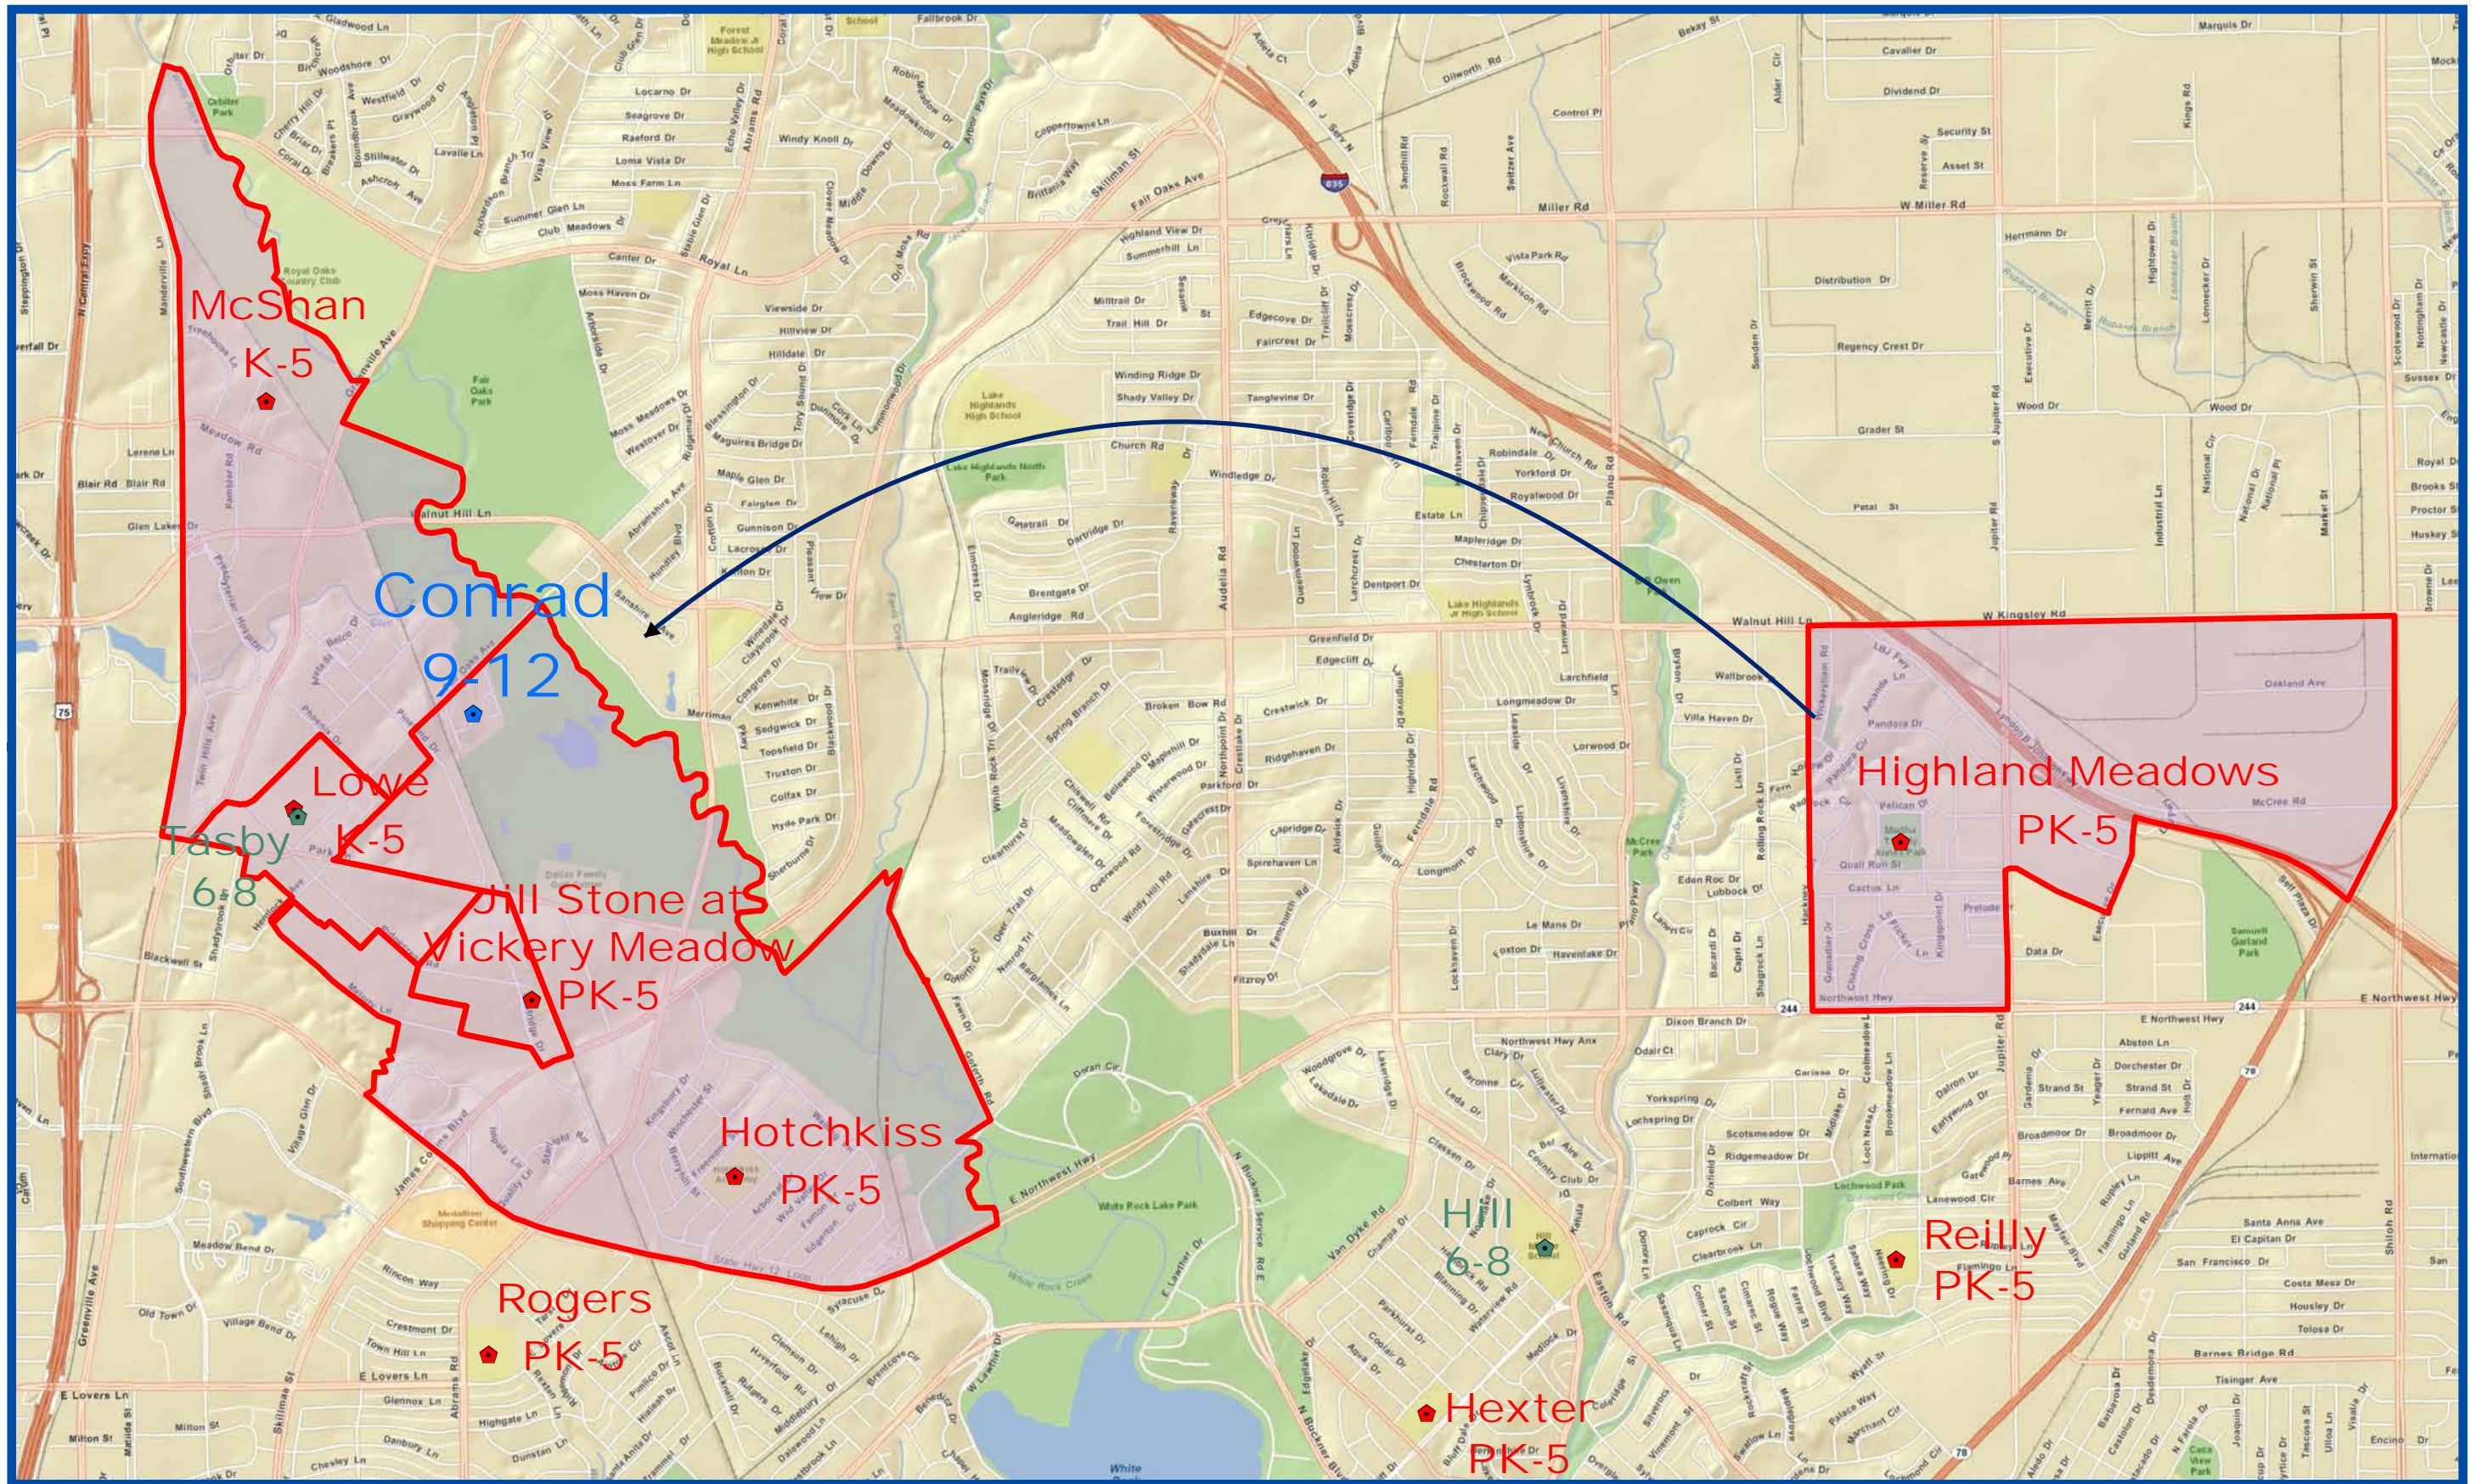

Fall 2011
Emmett J. Conrad High School Attendance Zone
Grades 9-12

Outer boundary of zone may include students living on both sides of the street.