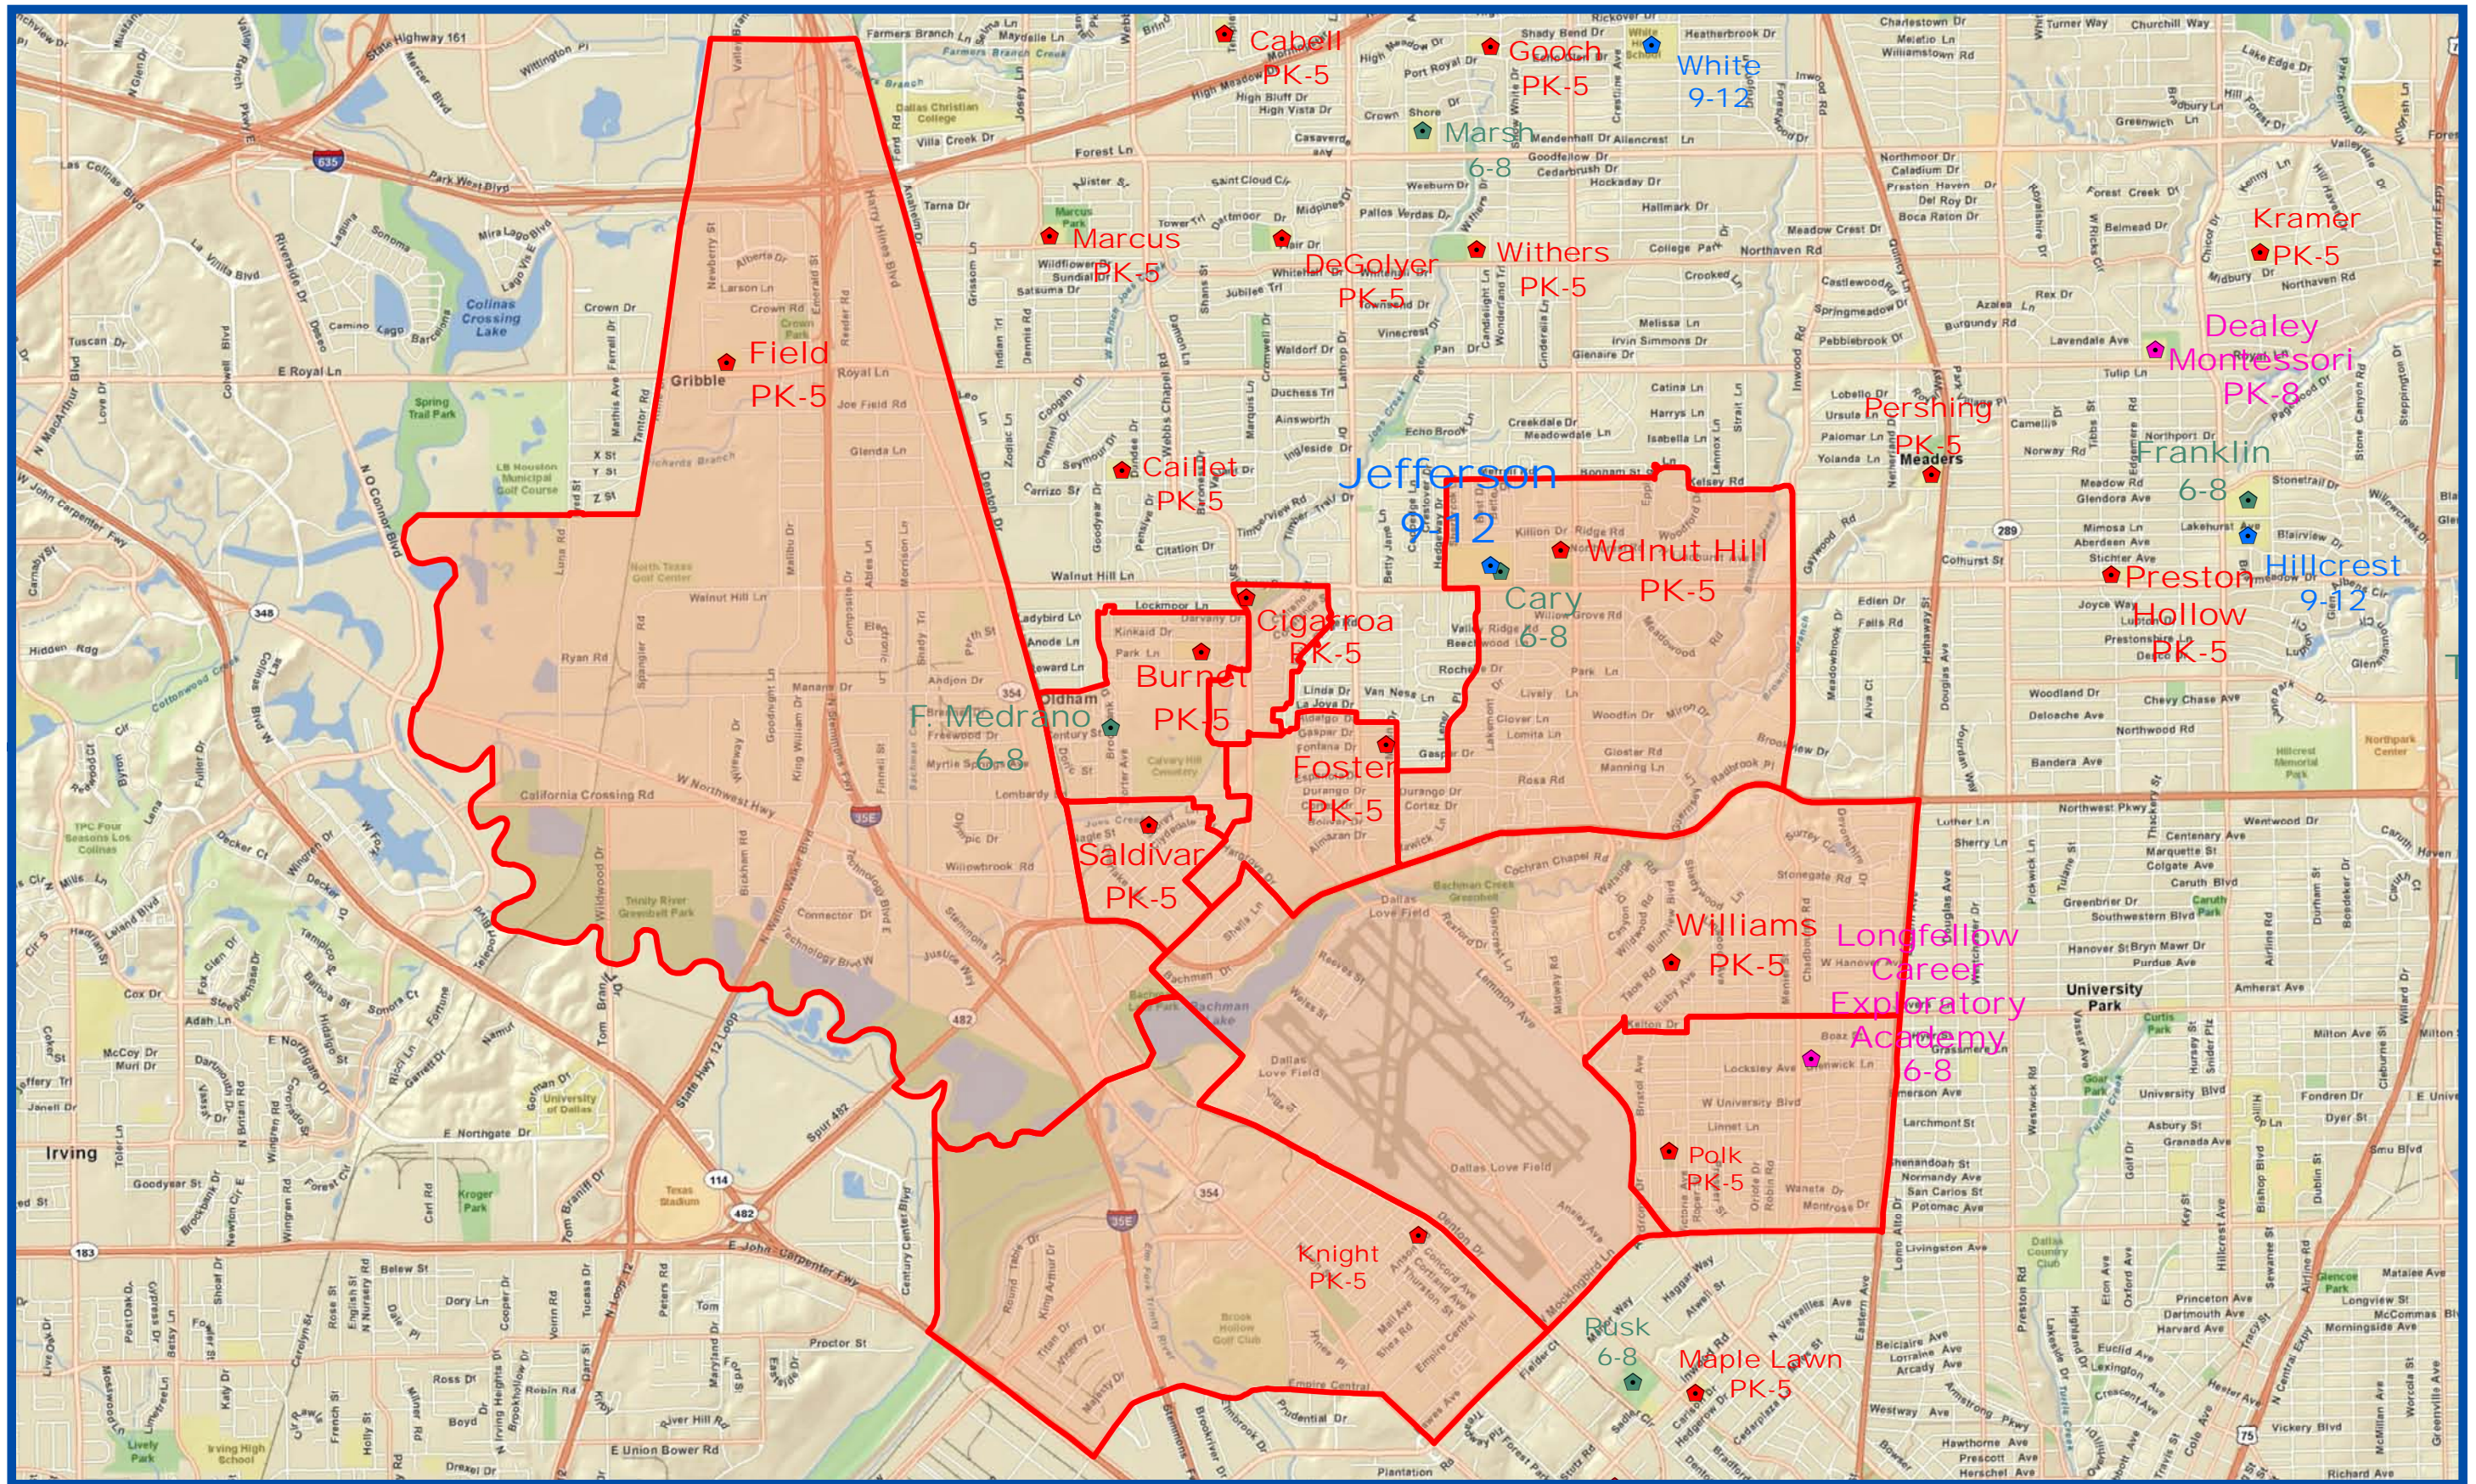

Fall 2011
 Thomas Jefferson High School Attendance Zone
 Grades 9-12

Outer boundary of zone may include students living on both sides of the street.