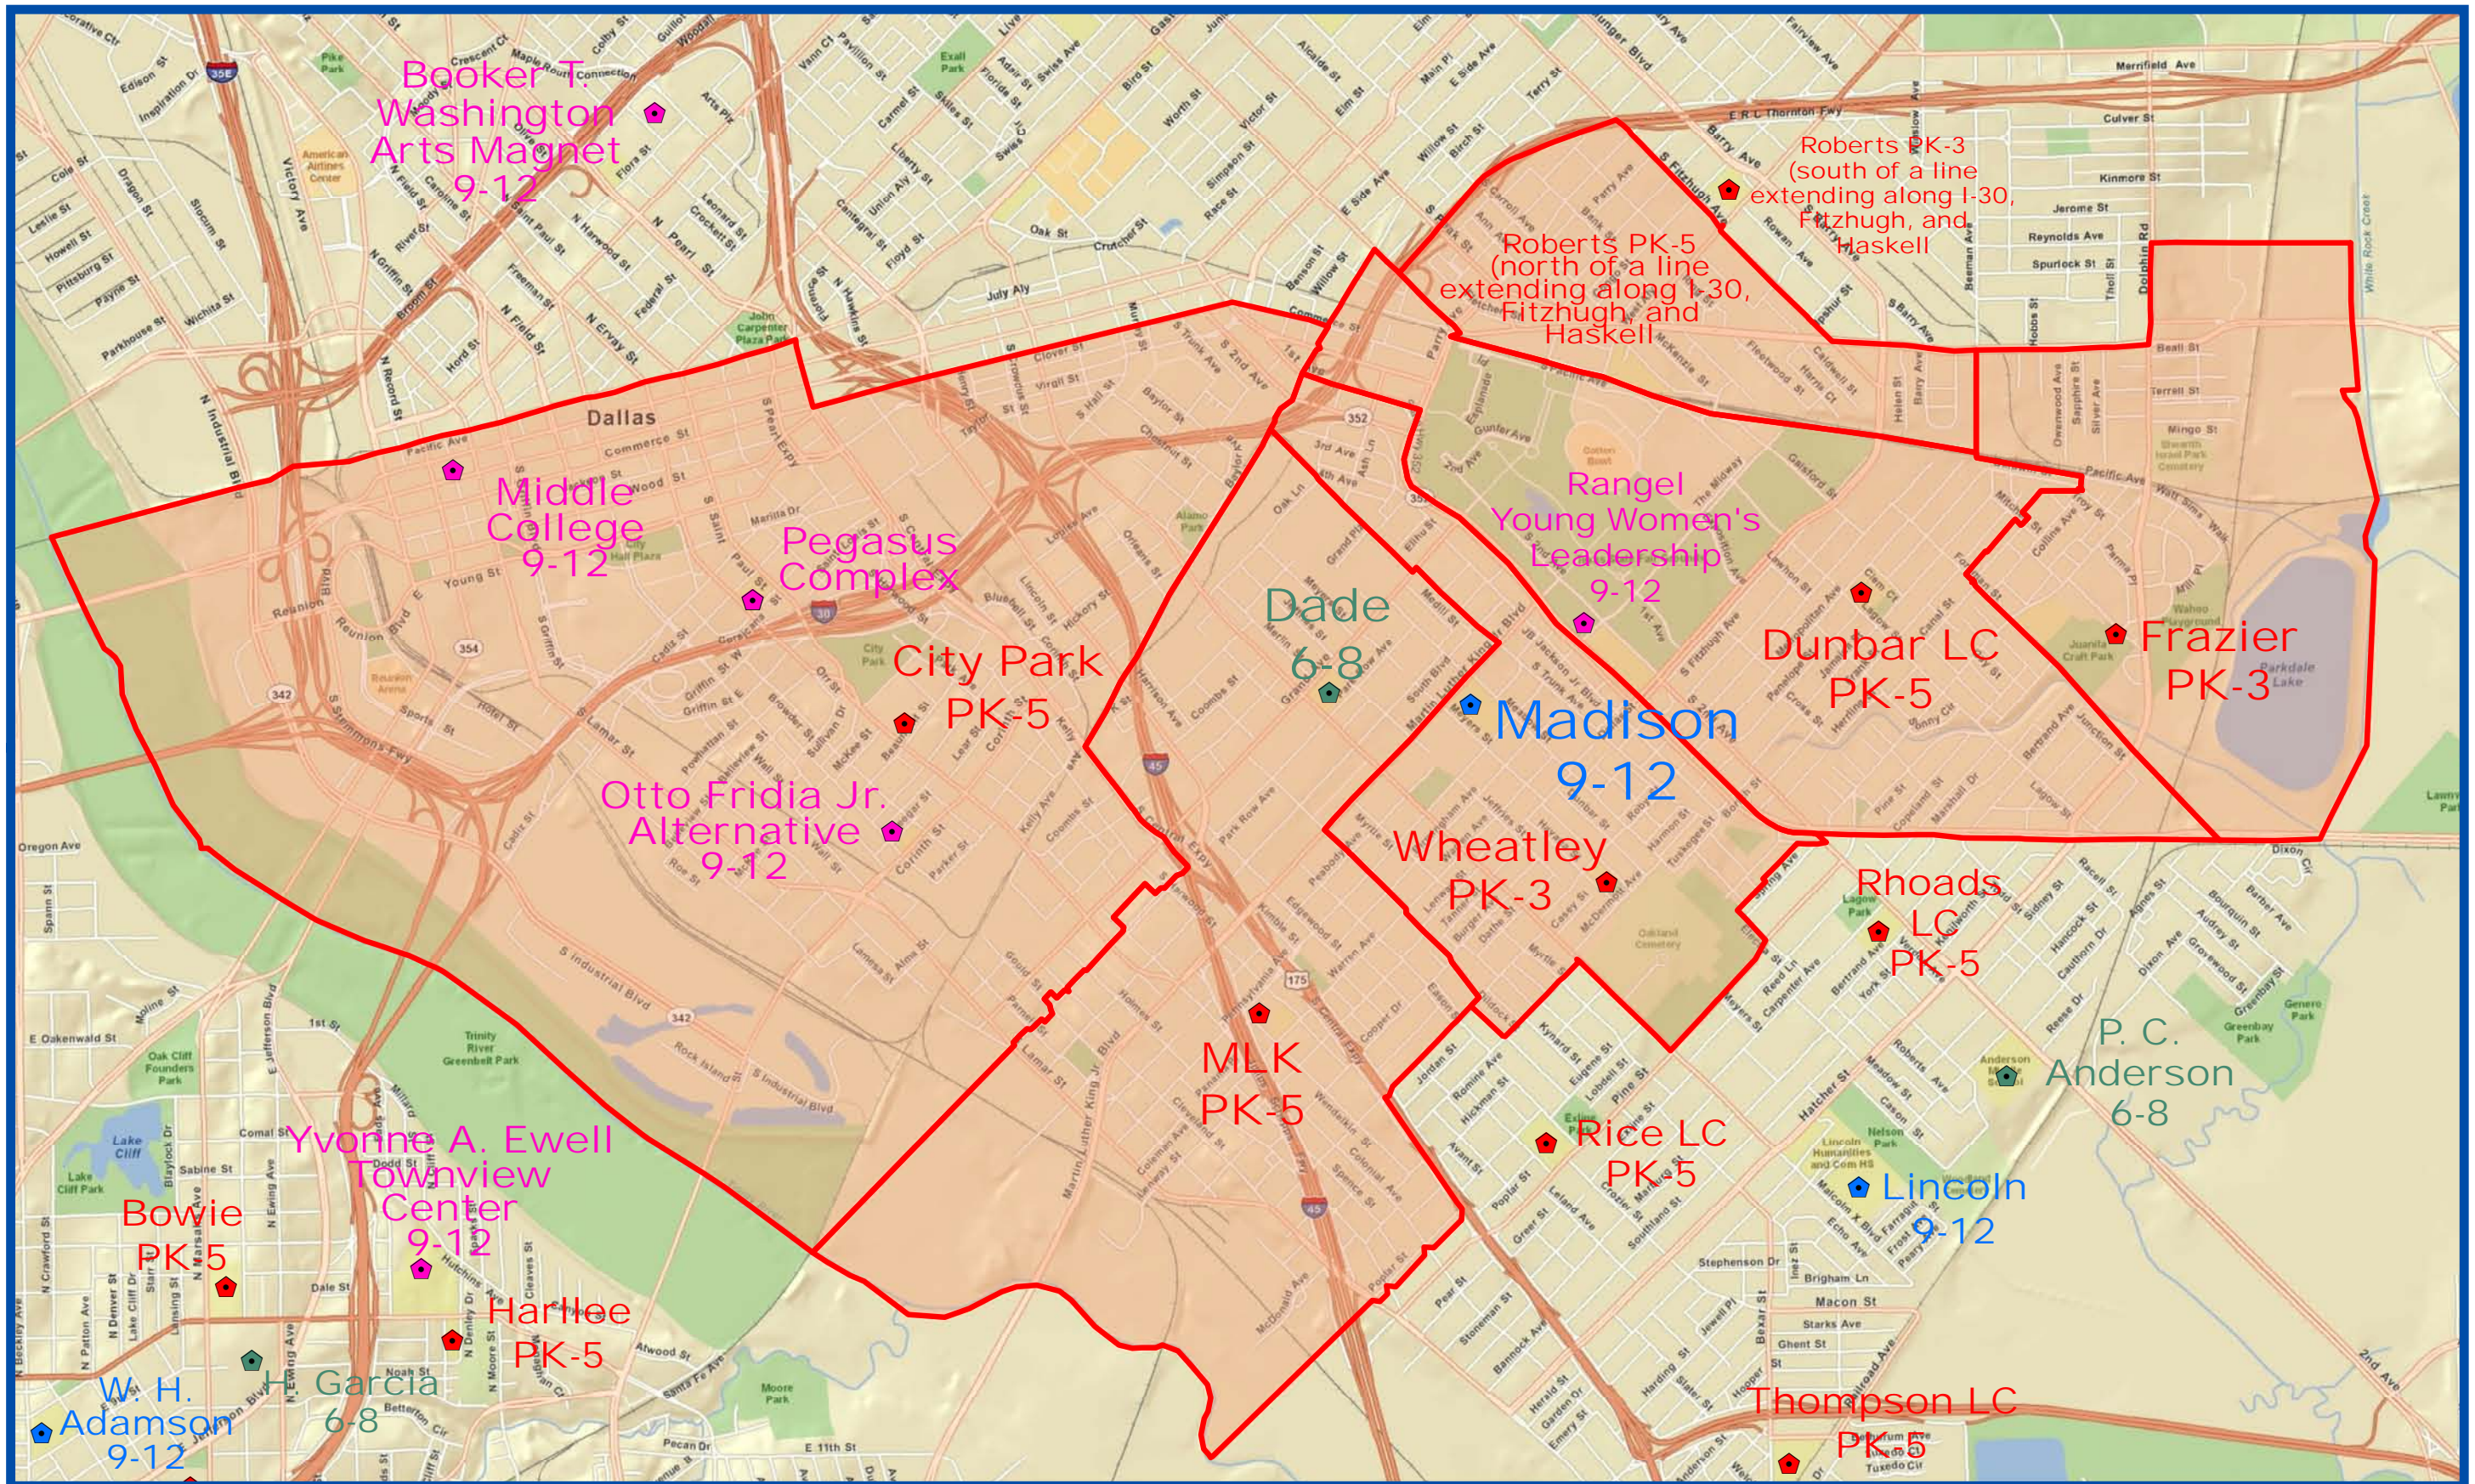

Fall 2011
James Madison High School Attendance Zone
Grades 9-12

Outer boundary of zone may include students living on both sides of the street.