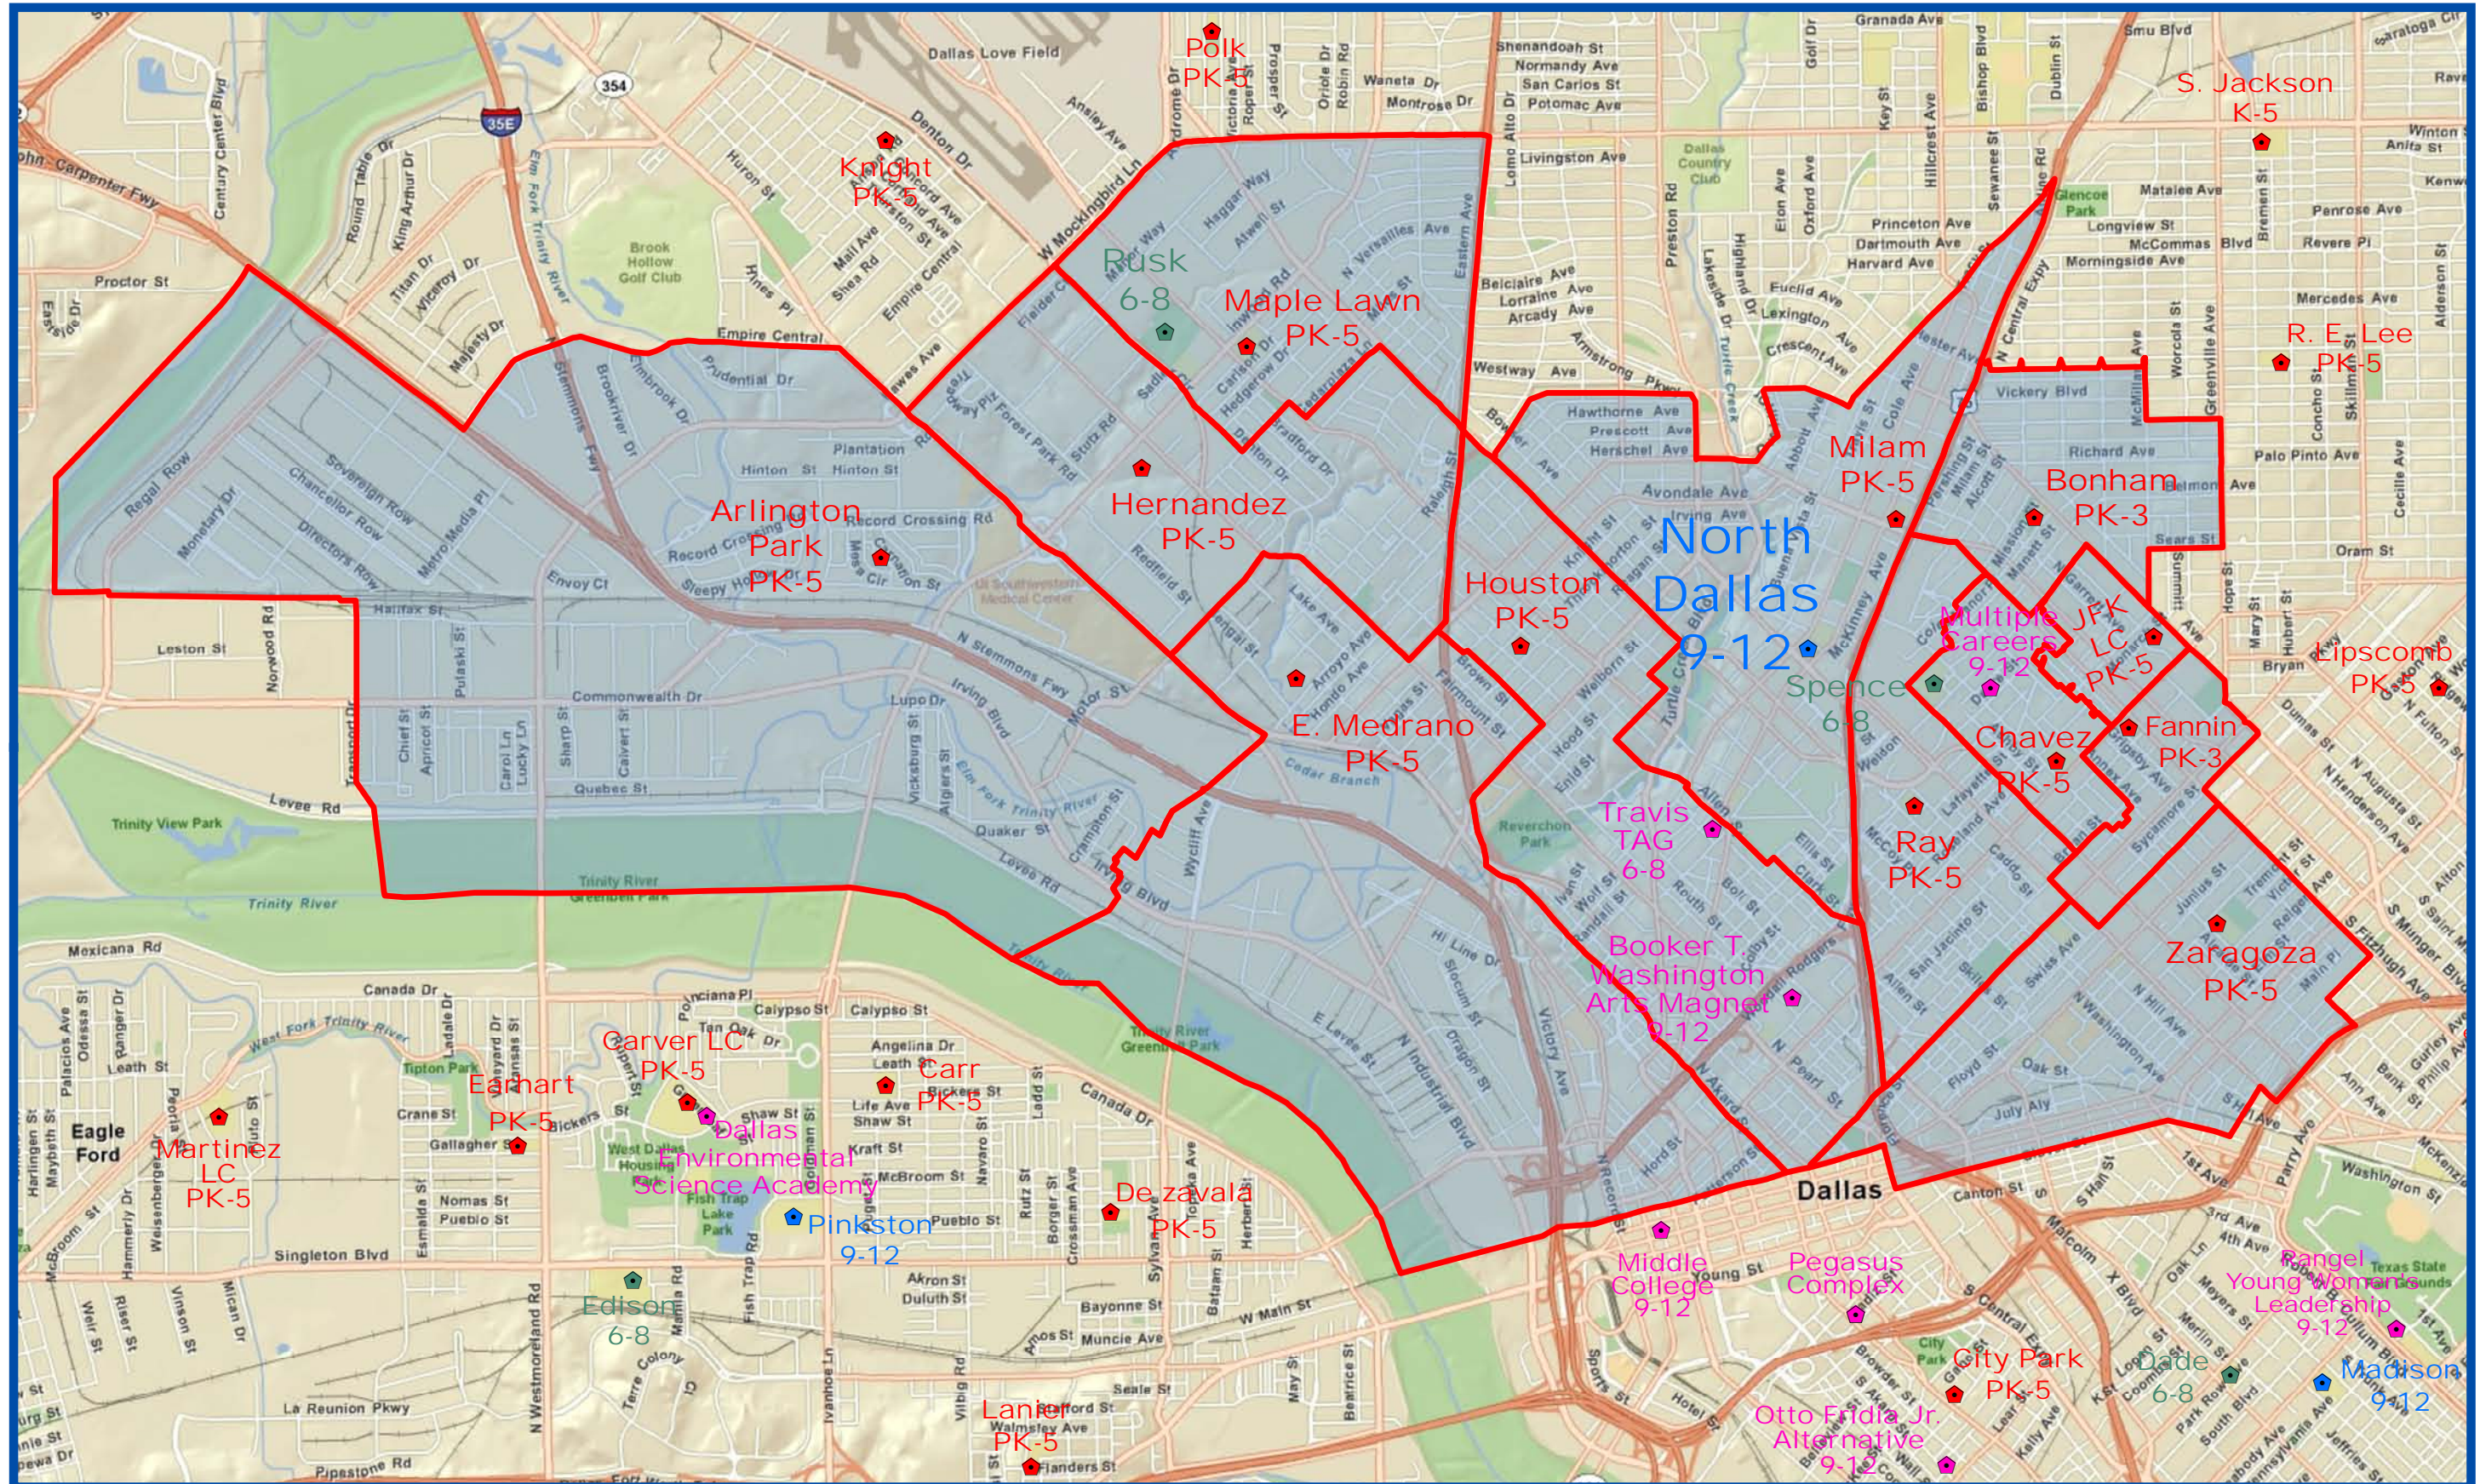

Fall 2011  
North Dallas High School Attendance Zone  
Grades 9-12

Outer boundary of zone may include students living on both sides of the street.