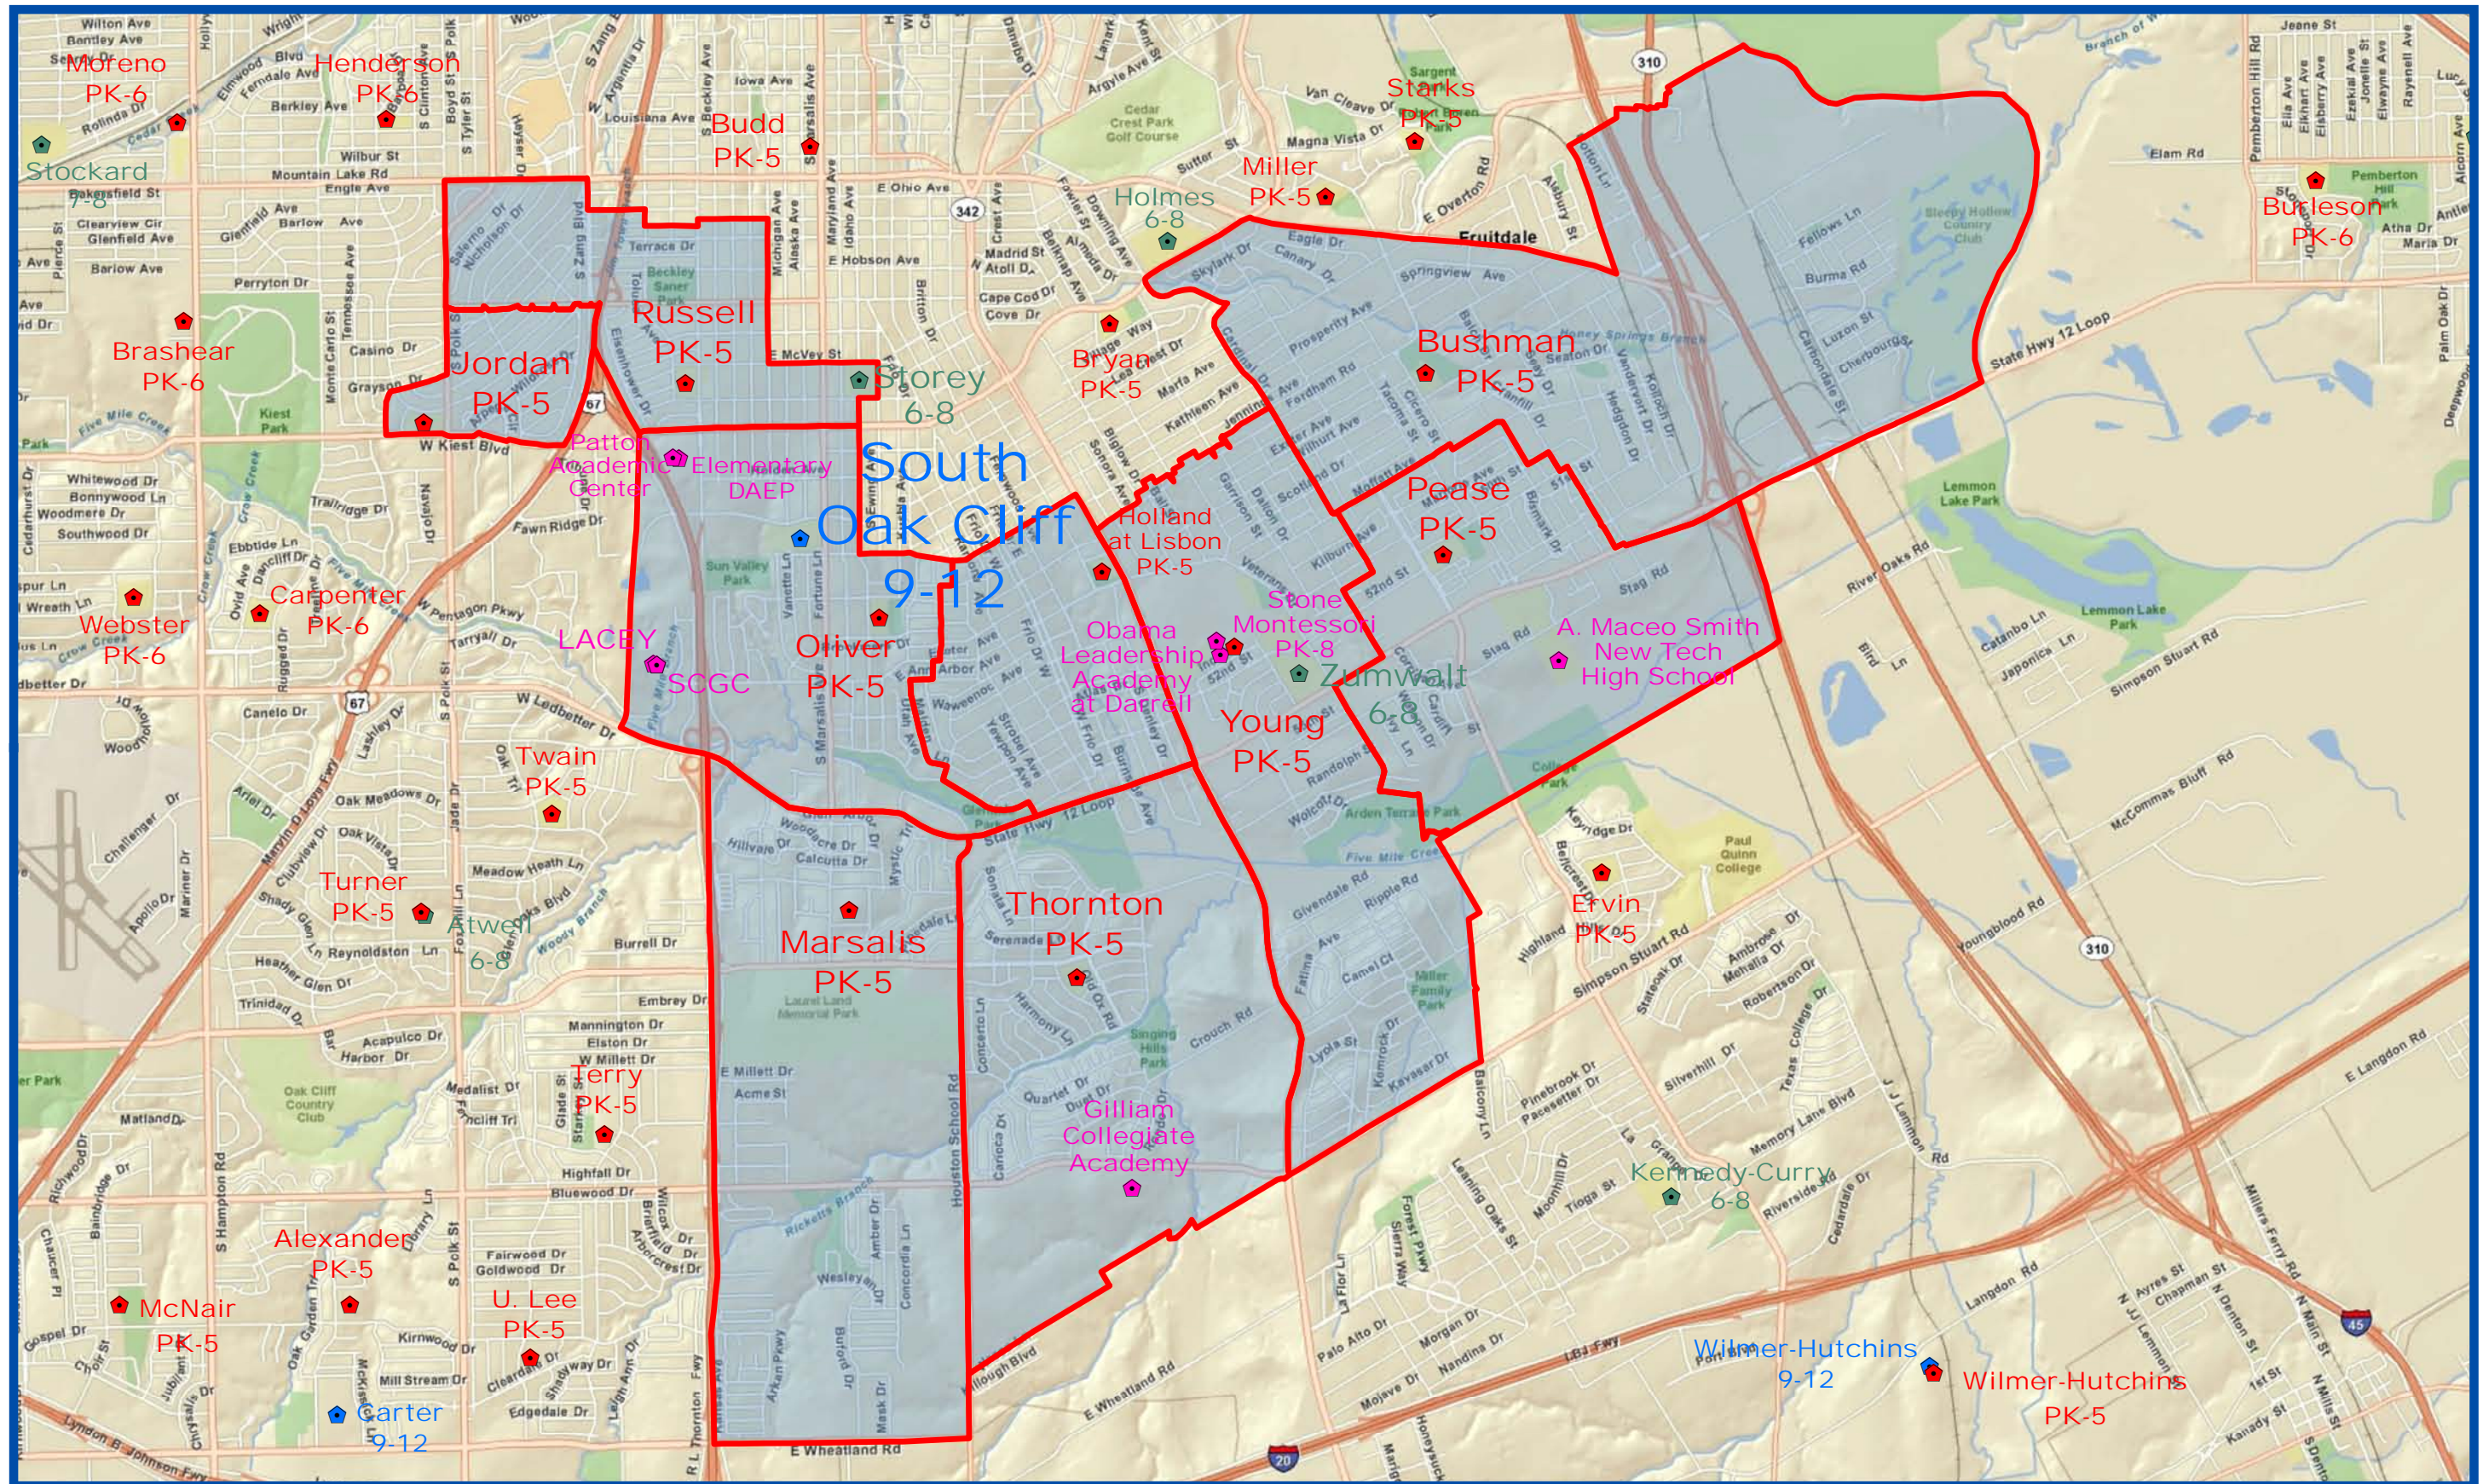

Fall 2011  
South Oak Cliff High School Attendance Zone  
Grades 9-12

Outer boundary of zone may include students living on both sides of the street.