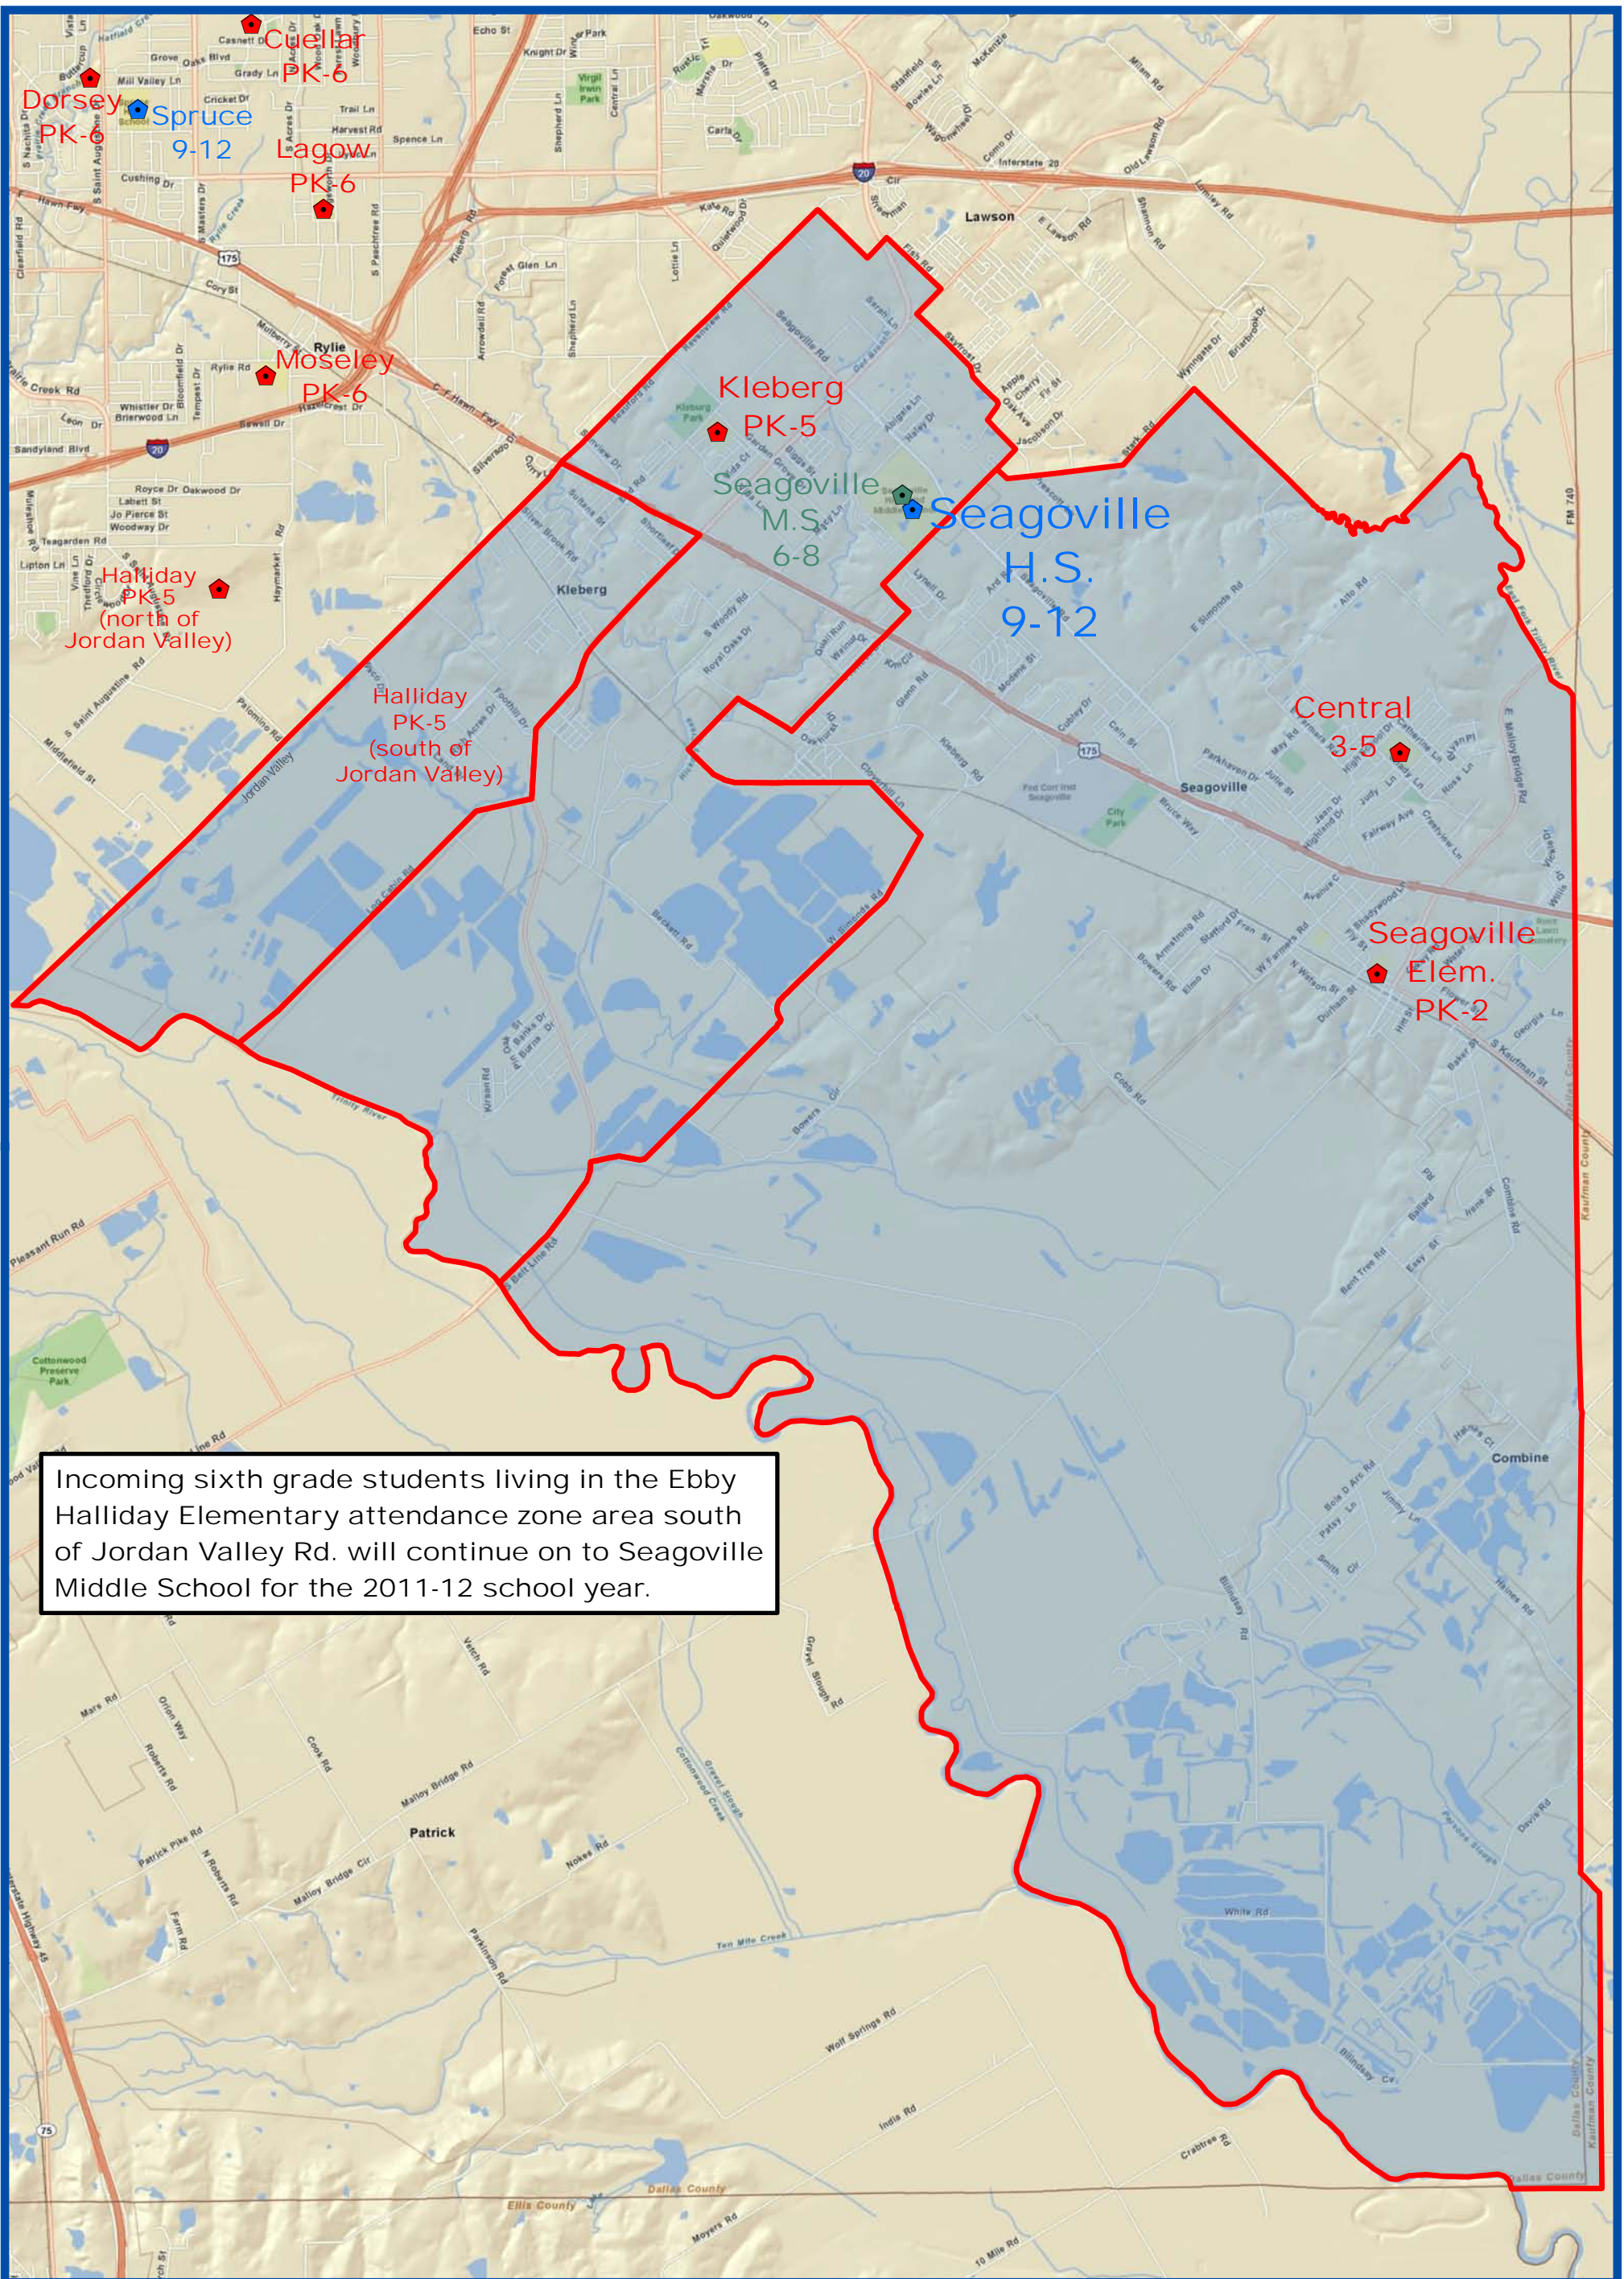

Fall 2011  
 Seagoville High School Attendance Zone  
 Grades 9-12

Incoming sixth grade students living in the Ebby Halliday Elementary attendance zone area south of Jordan Valley Rd. will continue on to Seagoville Middle School for the 2011-12 school year.

Outer boundary of zones may include students living on both sides of the street.