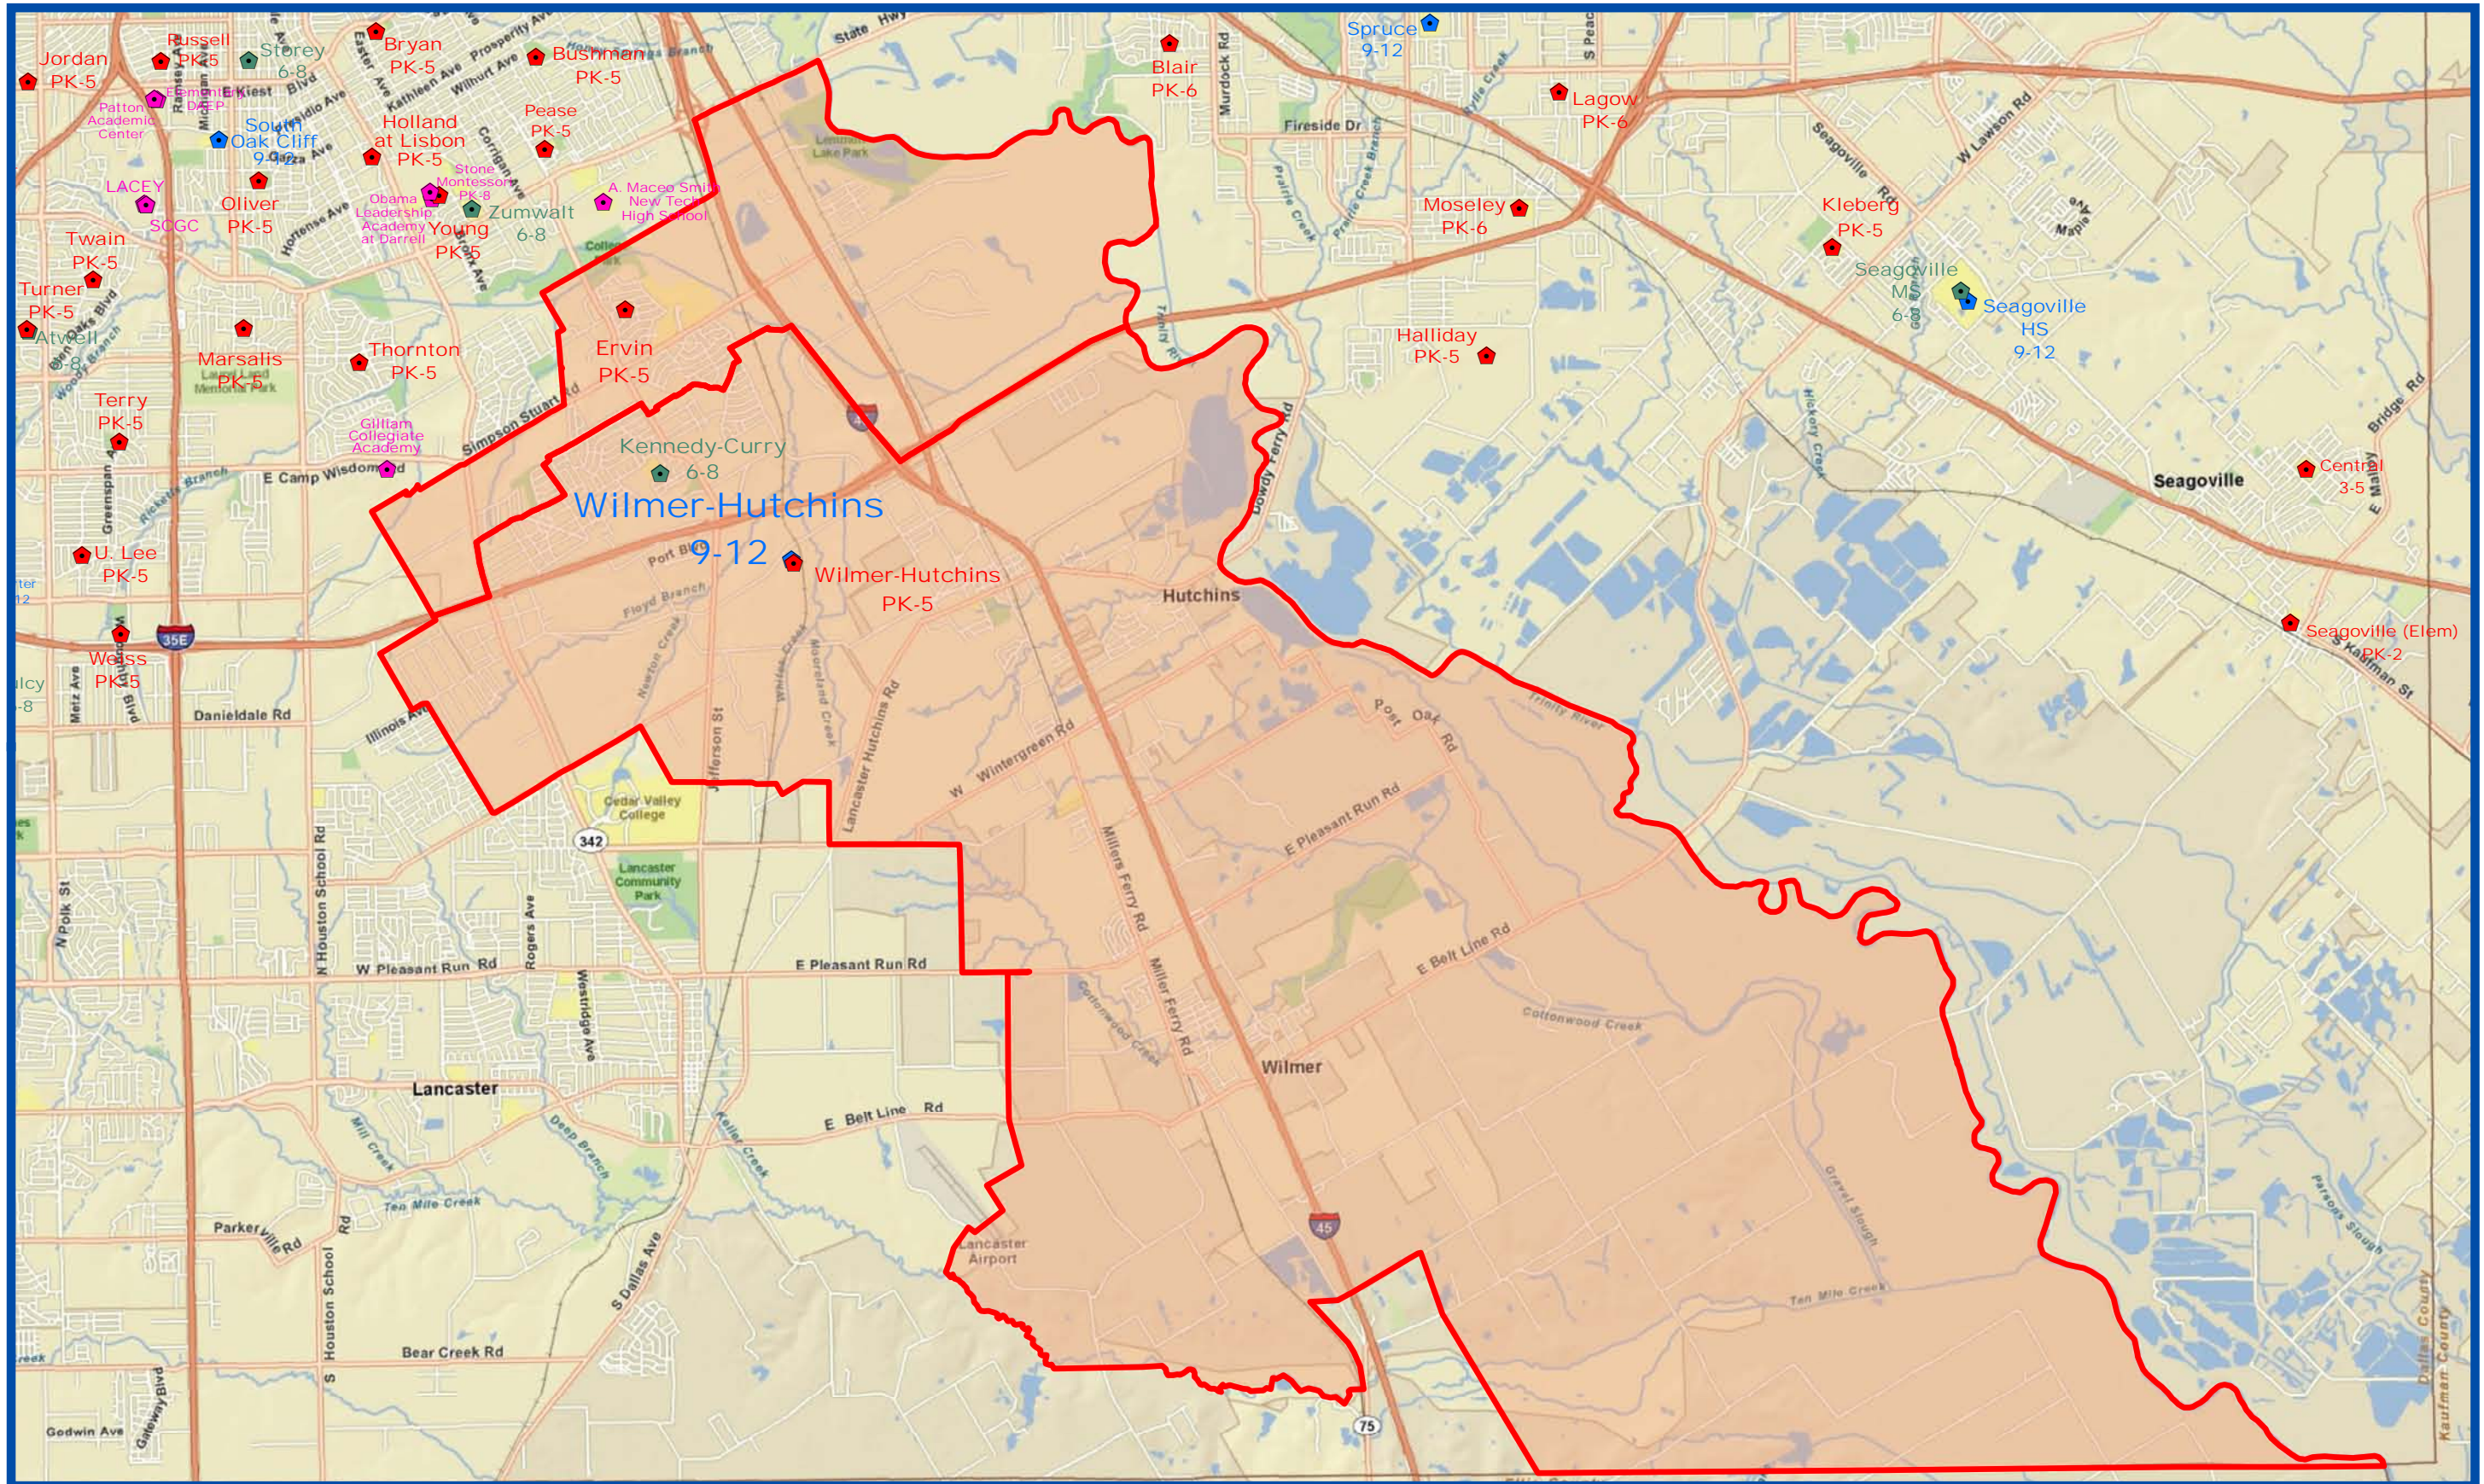

Fall 2011
Wilmer-Hutchins High School Attendance Zone
Grades 9-12

Outer boundary of zone may include students living on both sides of the street.