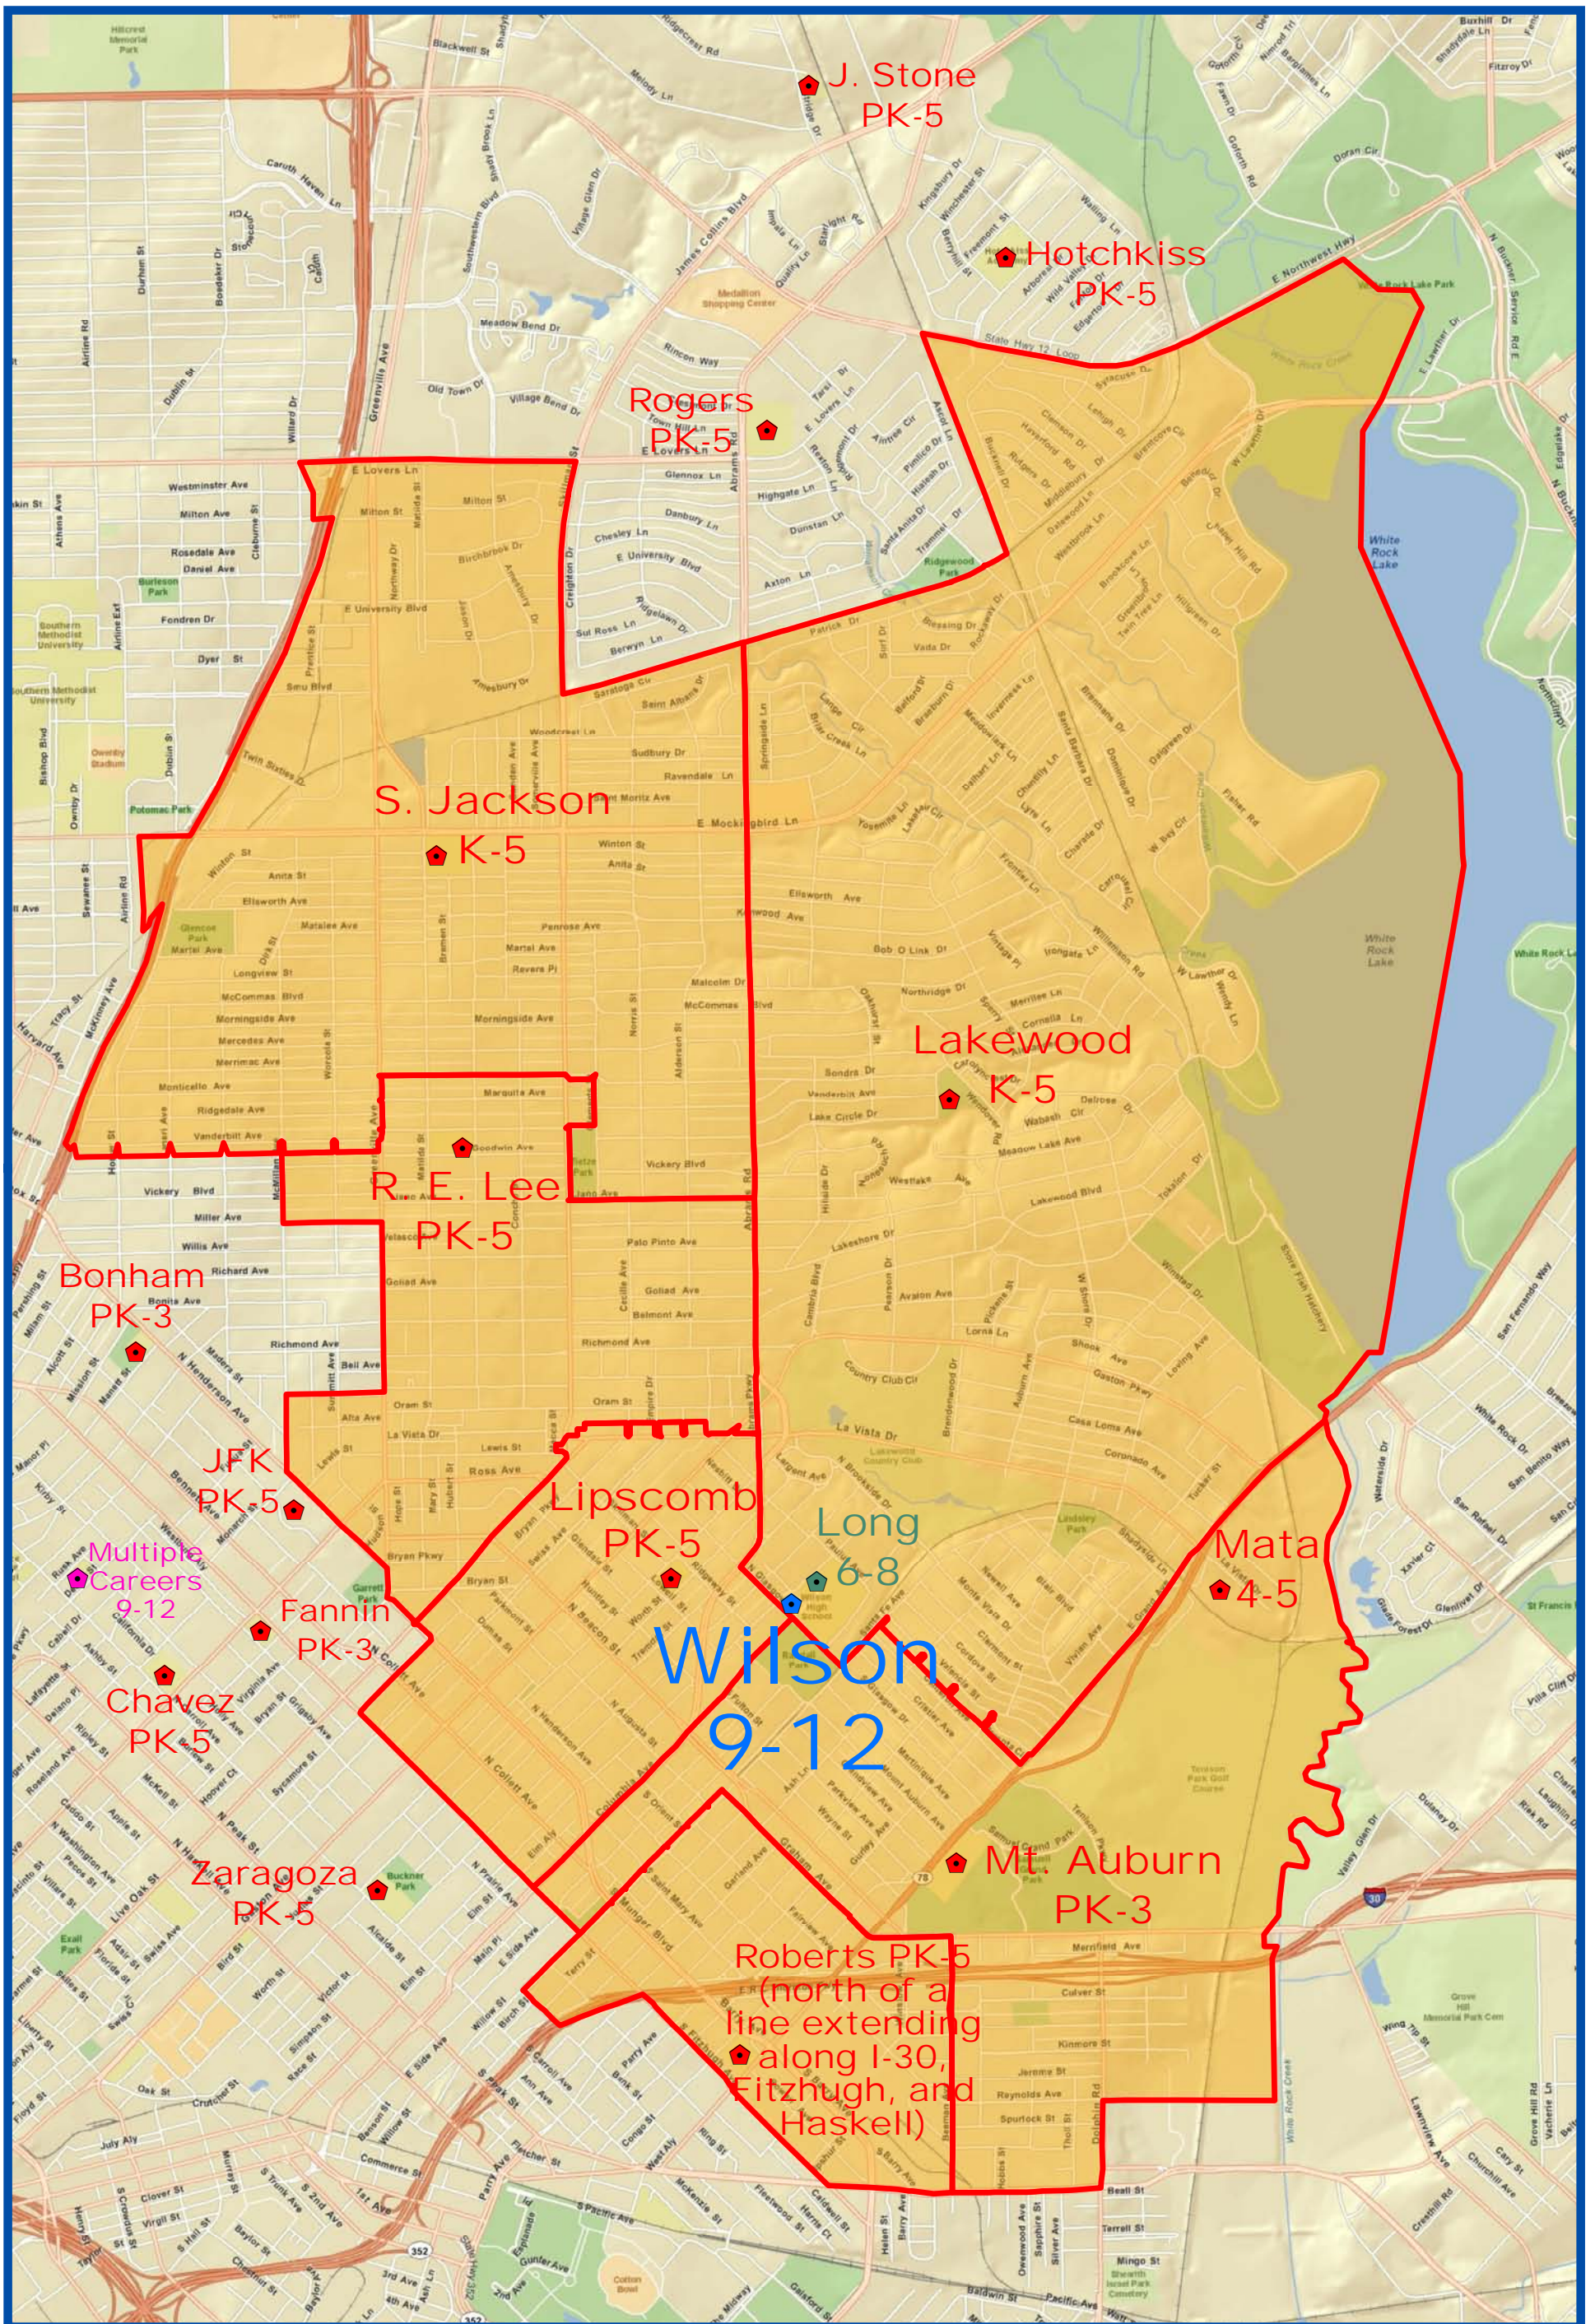

Fall 2011
Woodrow Wilson High School Attendance Zone
Grades 9-12

Outer boundary of zones may include students living on both sides of the street.