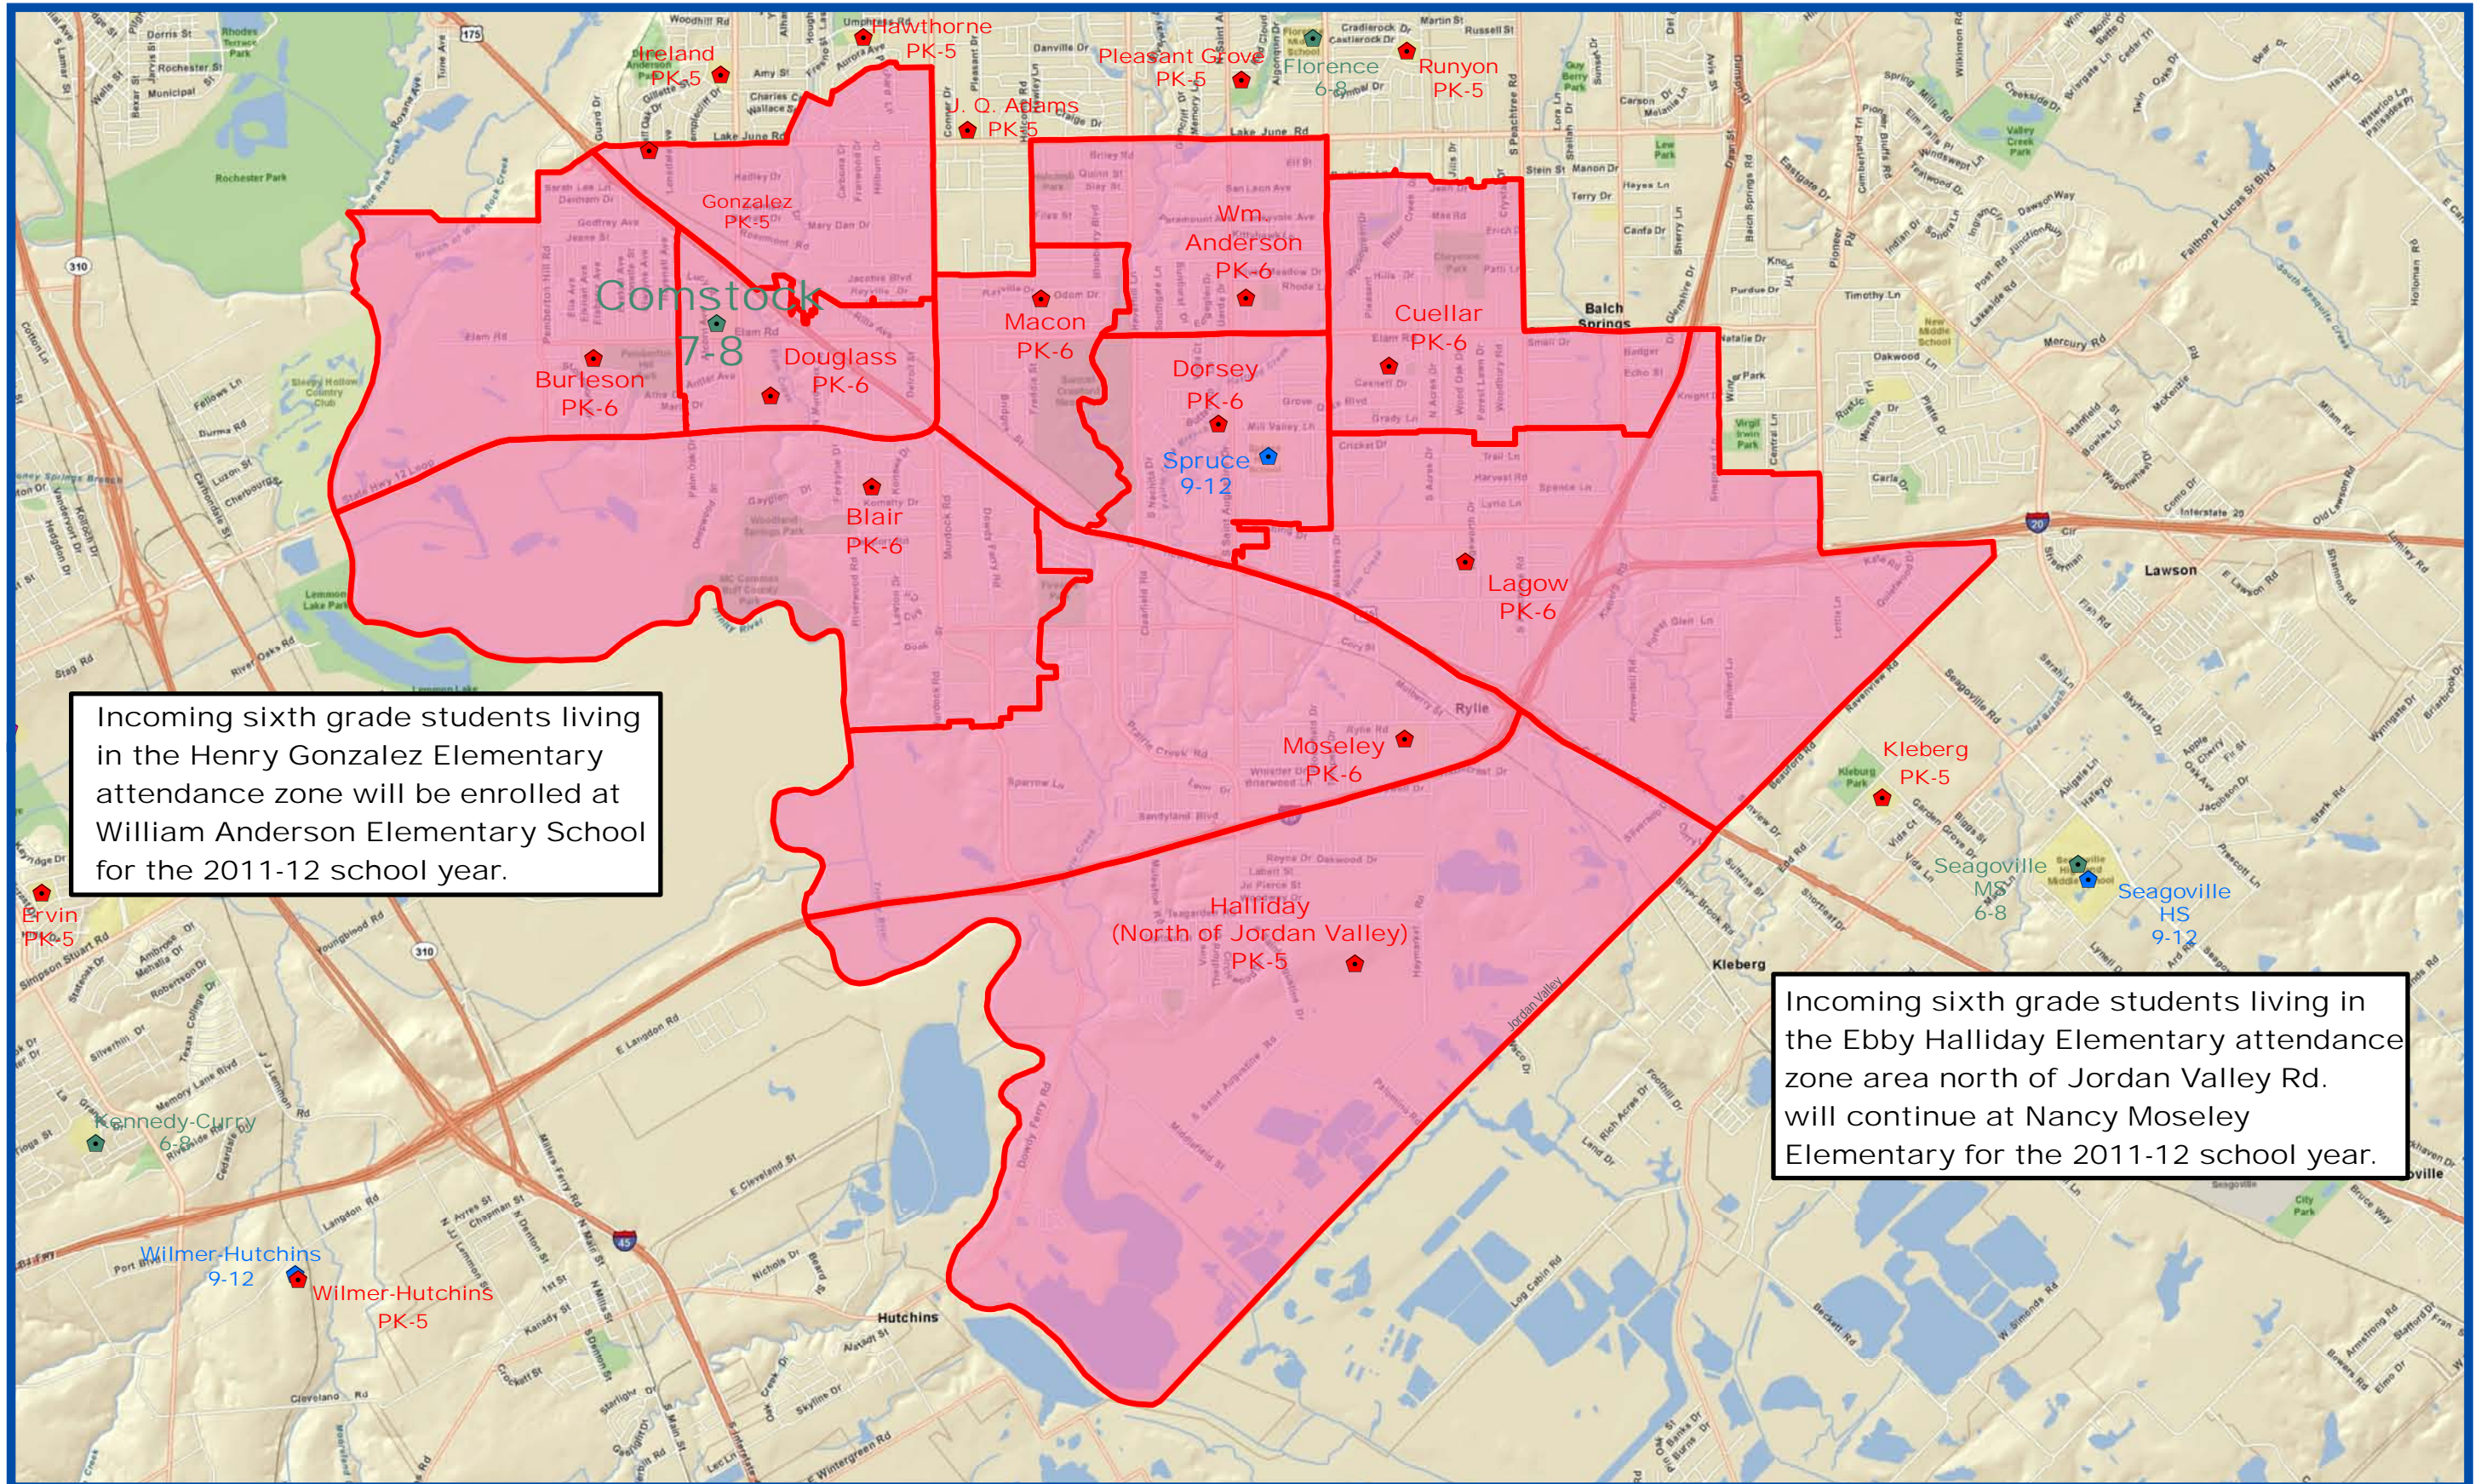

Fall 2011  
E. B. Comstock Middle School Attendance Zone  
Grades 7-8

Outer boundary of zone may include students living on both sides of the street.