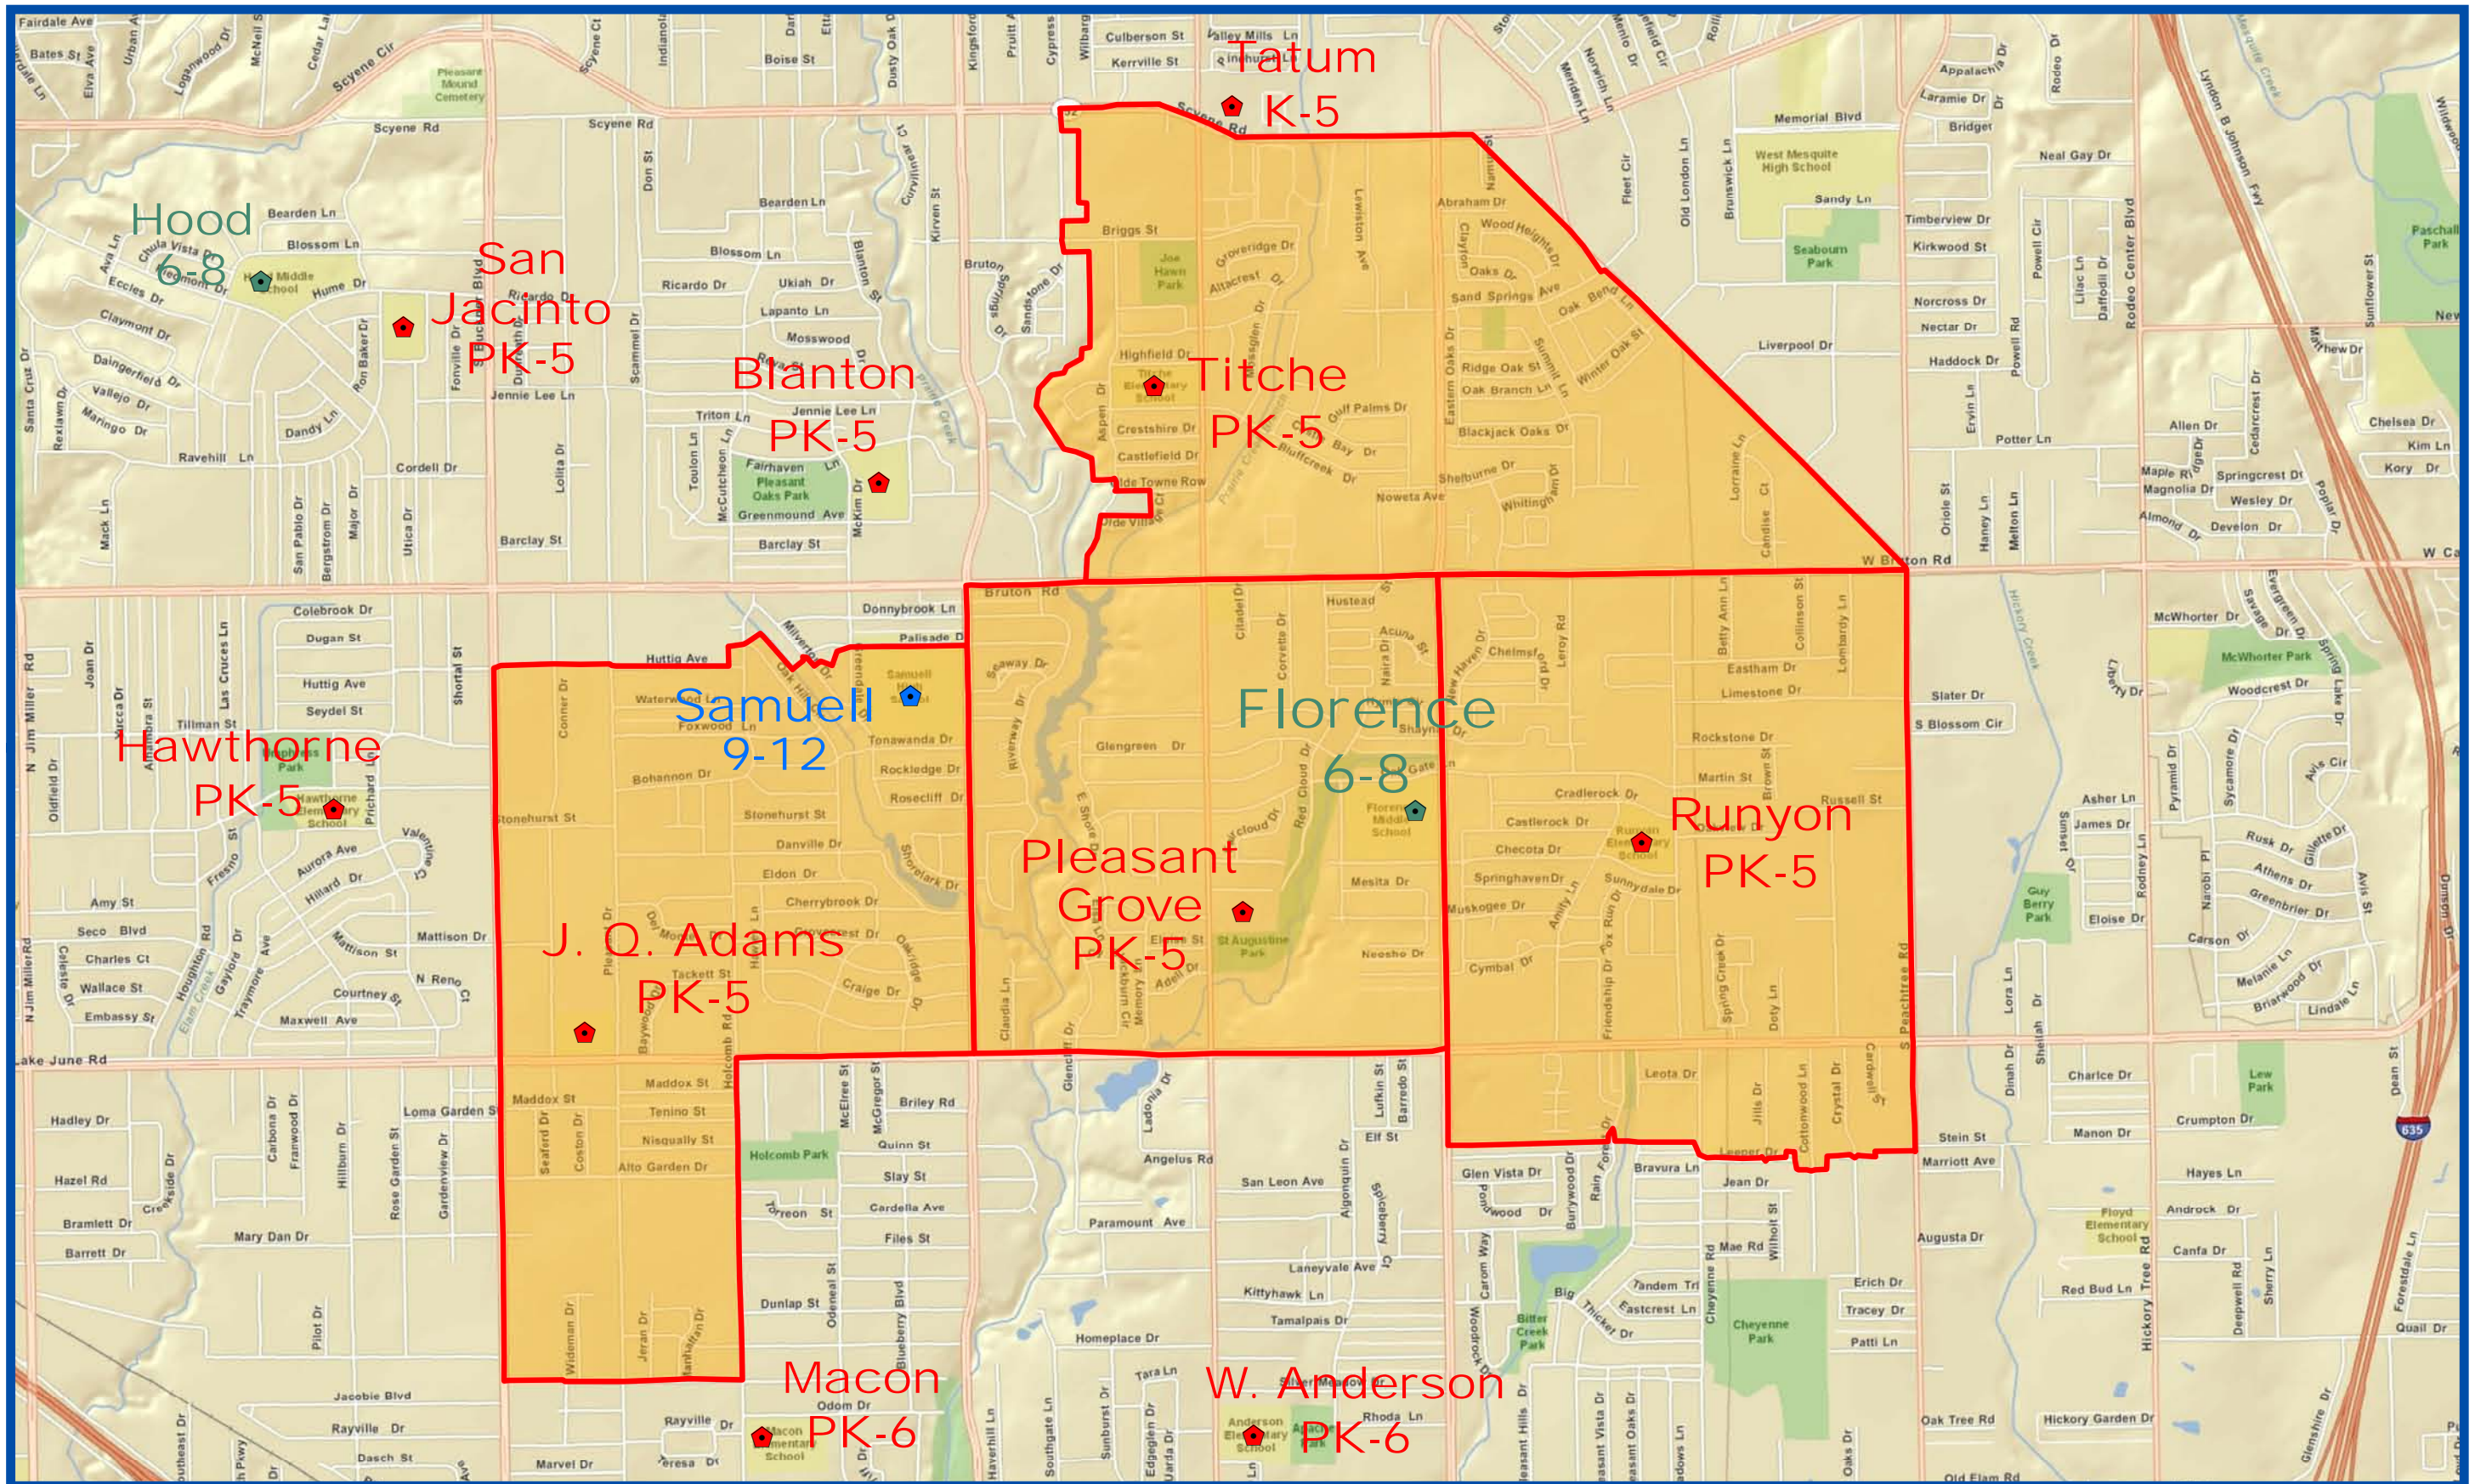

Fall 2011
 Fred F. Florence Middle School Attendance Zone
 Grades 6-8

Outer boundary of zone may include students living on both sides of the street.