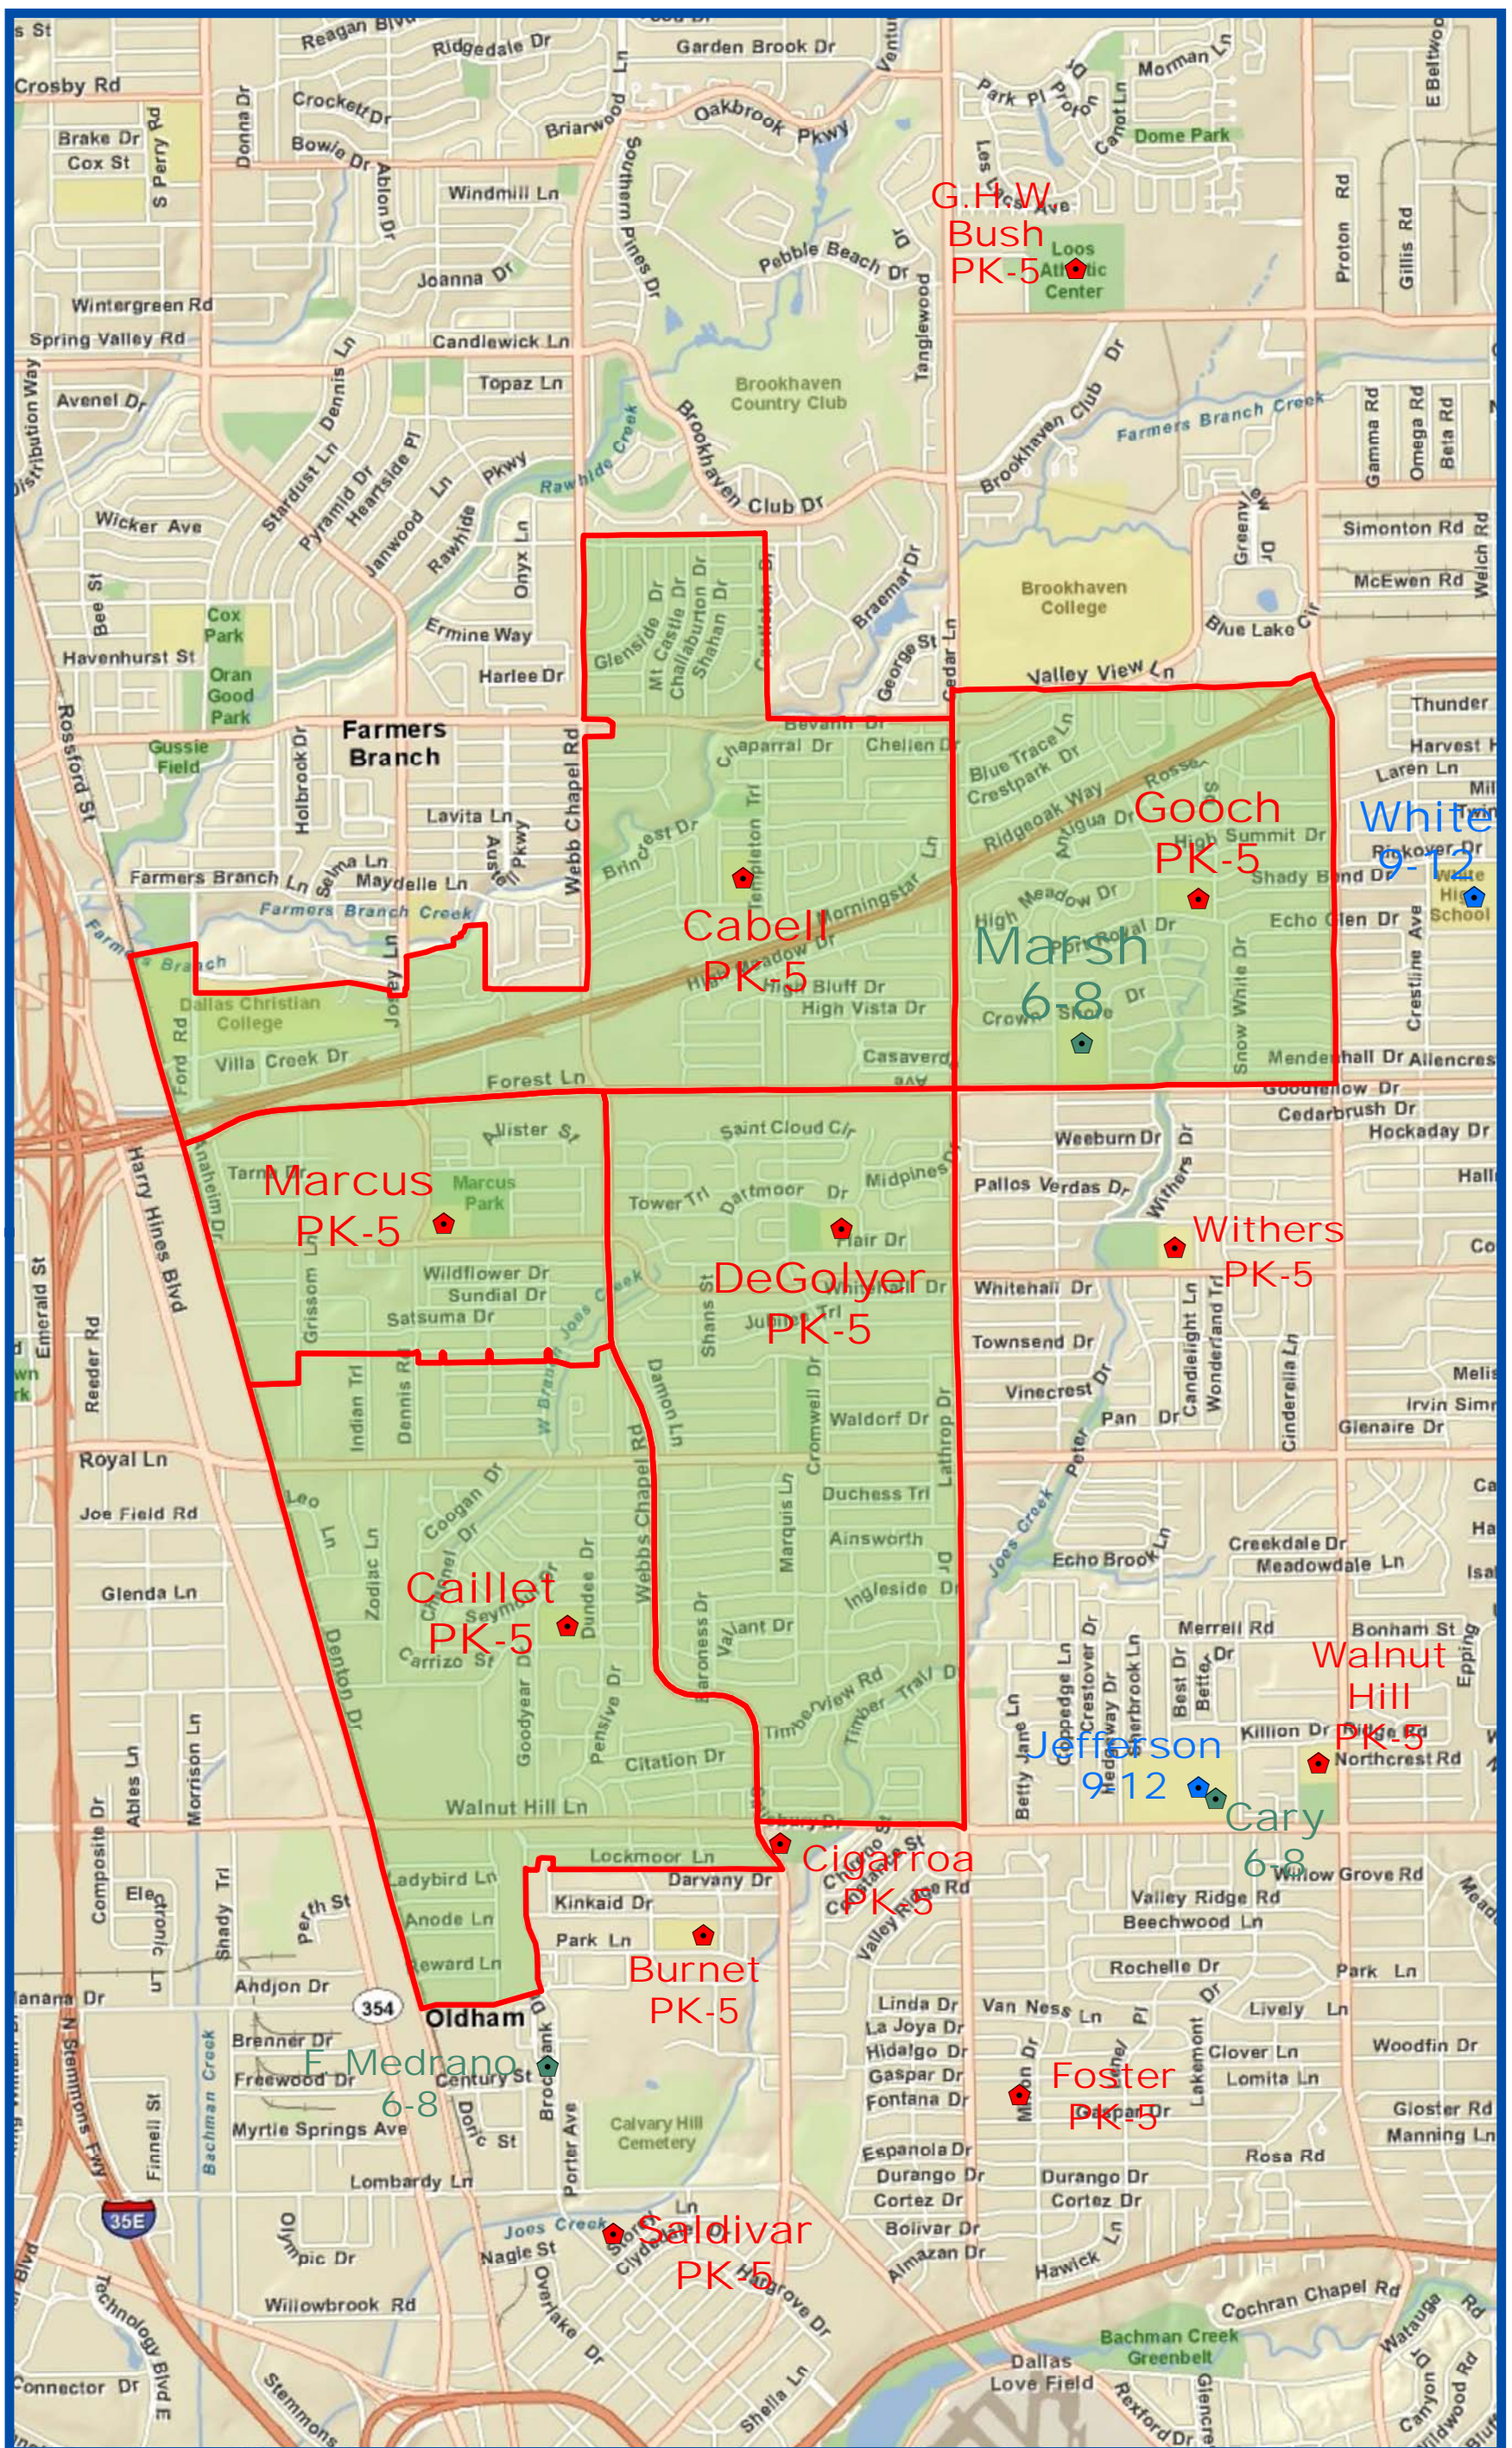

Fall 2011
 Thomas C. Marsh Middle School Attendance Zone
 Grades 6-8

Outer boundary of zones may include students living on both sides of the street.